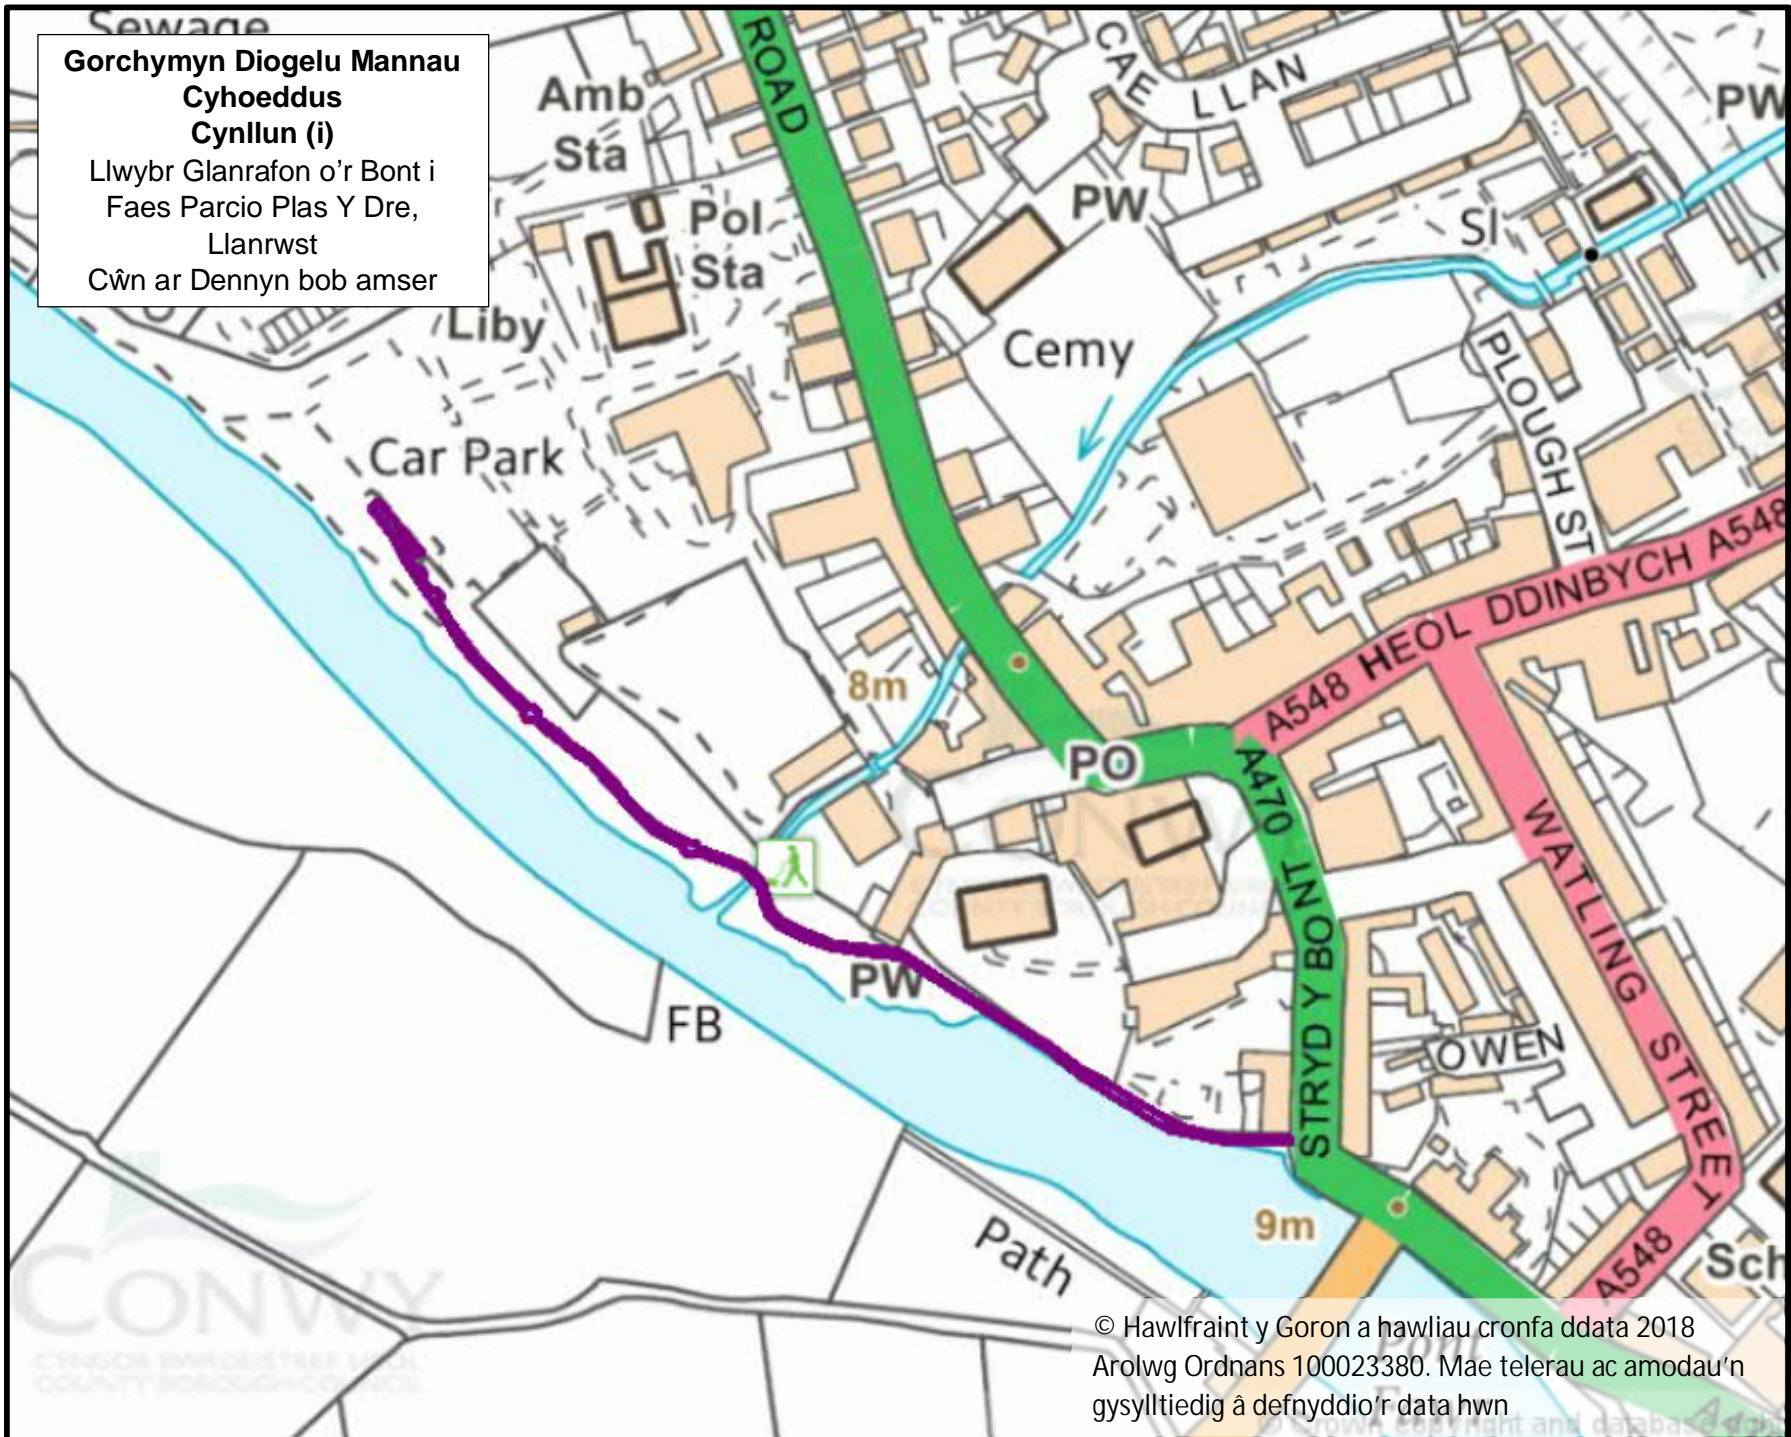

**Gorchymyn Diogelu Mannau
Cyhoeddus
Cynllun (i)**

Llwybr Glanrafon o'r Bont i
Faes Parcio Plas Y Dre,
Llanrwst
Cŵn ar Dennyn bob amser

© Hawlfraint y Goron a hawliau cronfa ddata 2018
Arolwg Ordnans 100023380. Mae telerau ac amodau'n
gysylltiedig â defnyddio'r data hwn