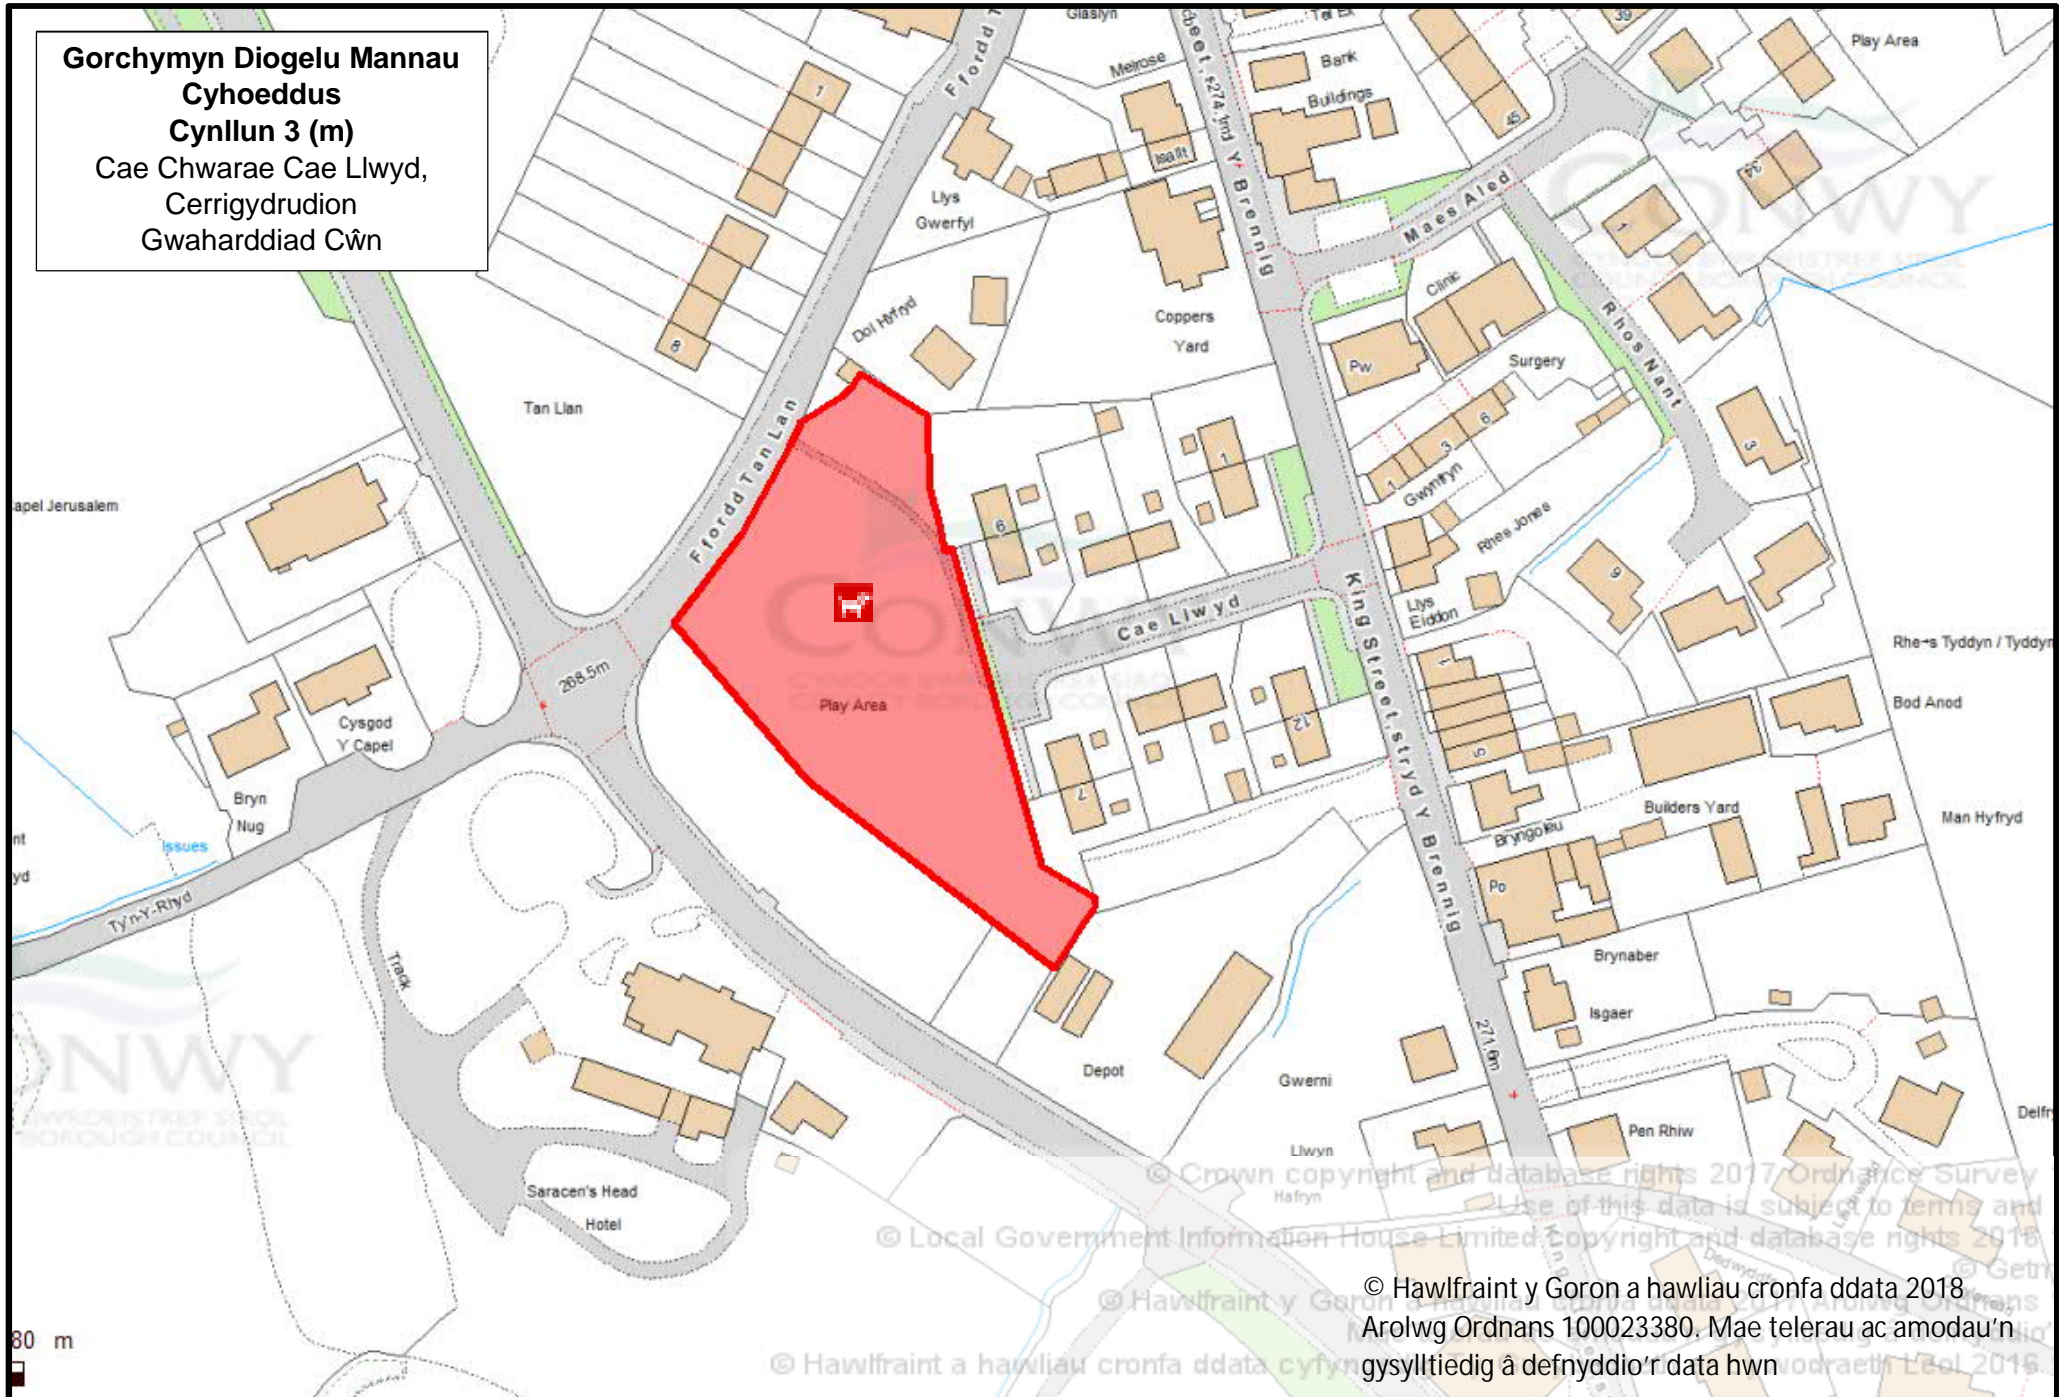

© Local Government Information Unit

**Gorchymyn Diogelu Mannau  
Cyhoeddus  
Cynllun 3 (m)**  
Cae Chwarae Cae Llwyd,  
Cerrigydrudion  
Gwaharddiad Cŵn

30 m

© Crown copyright and database rights 2017 Ordnance Survey