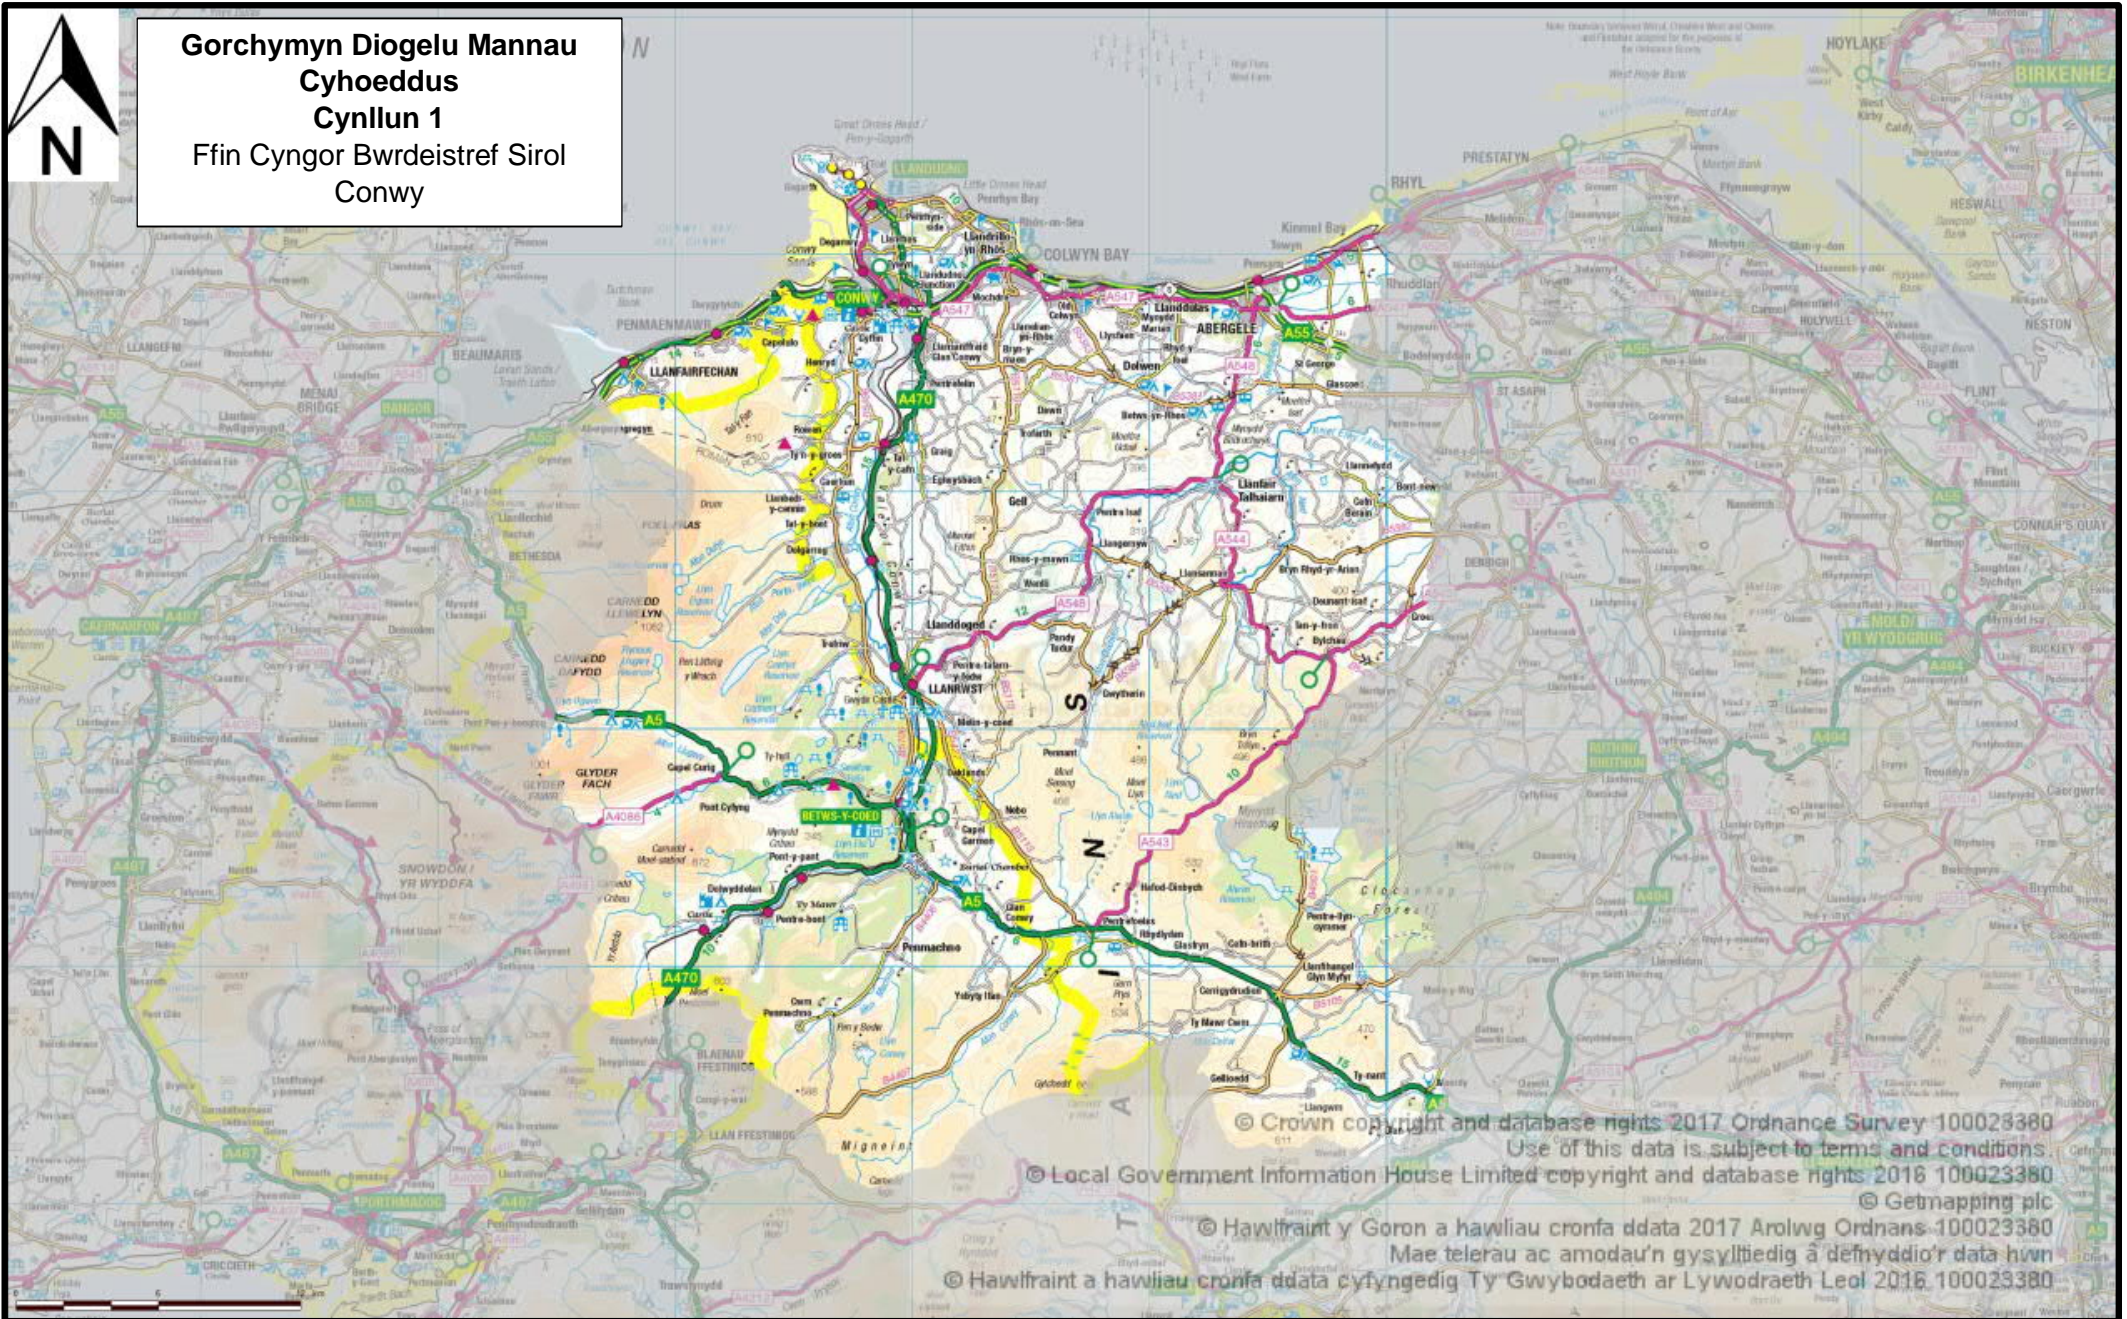

# ATODIAD GORMYMYN

**Gorchymyn Diogelu Mannau  
Cyhoeddus  
Cynllun 1  
Ffin Cyngor Bwrdeistref Sirol  
Conwy**

© Crown copyright and database rights 2017 Ordnance Survey 100023380

Use of this data is subject to terms and conditions