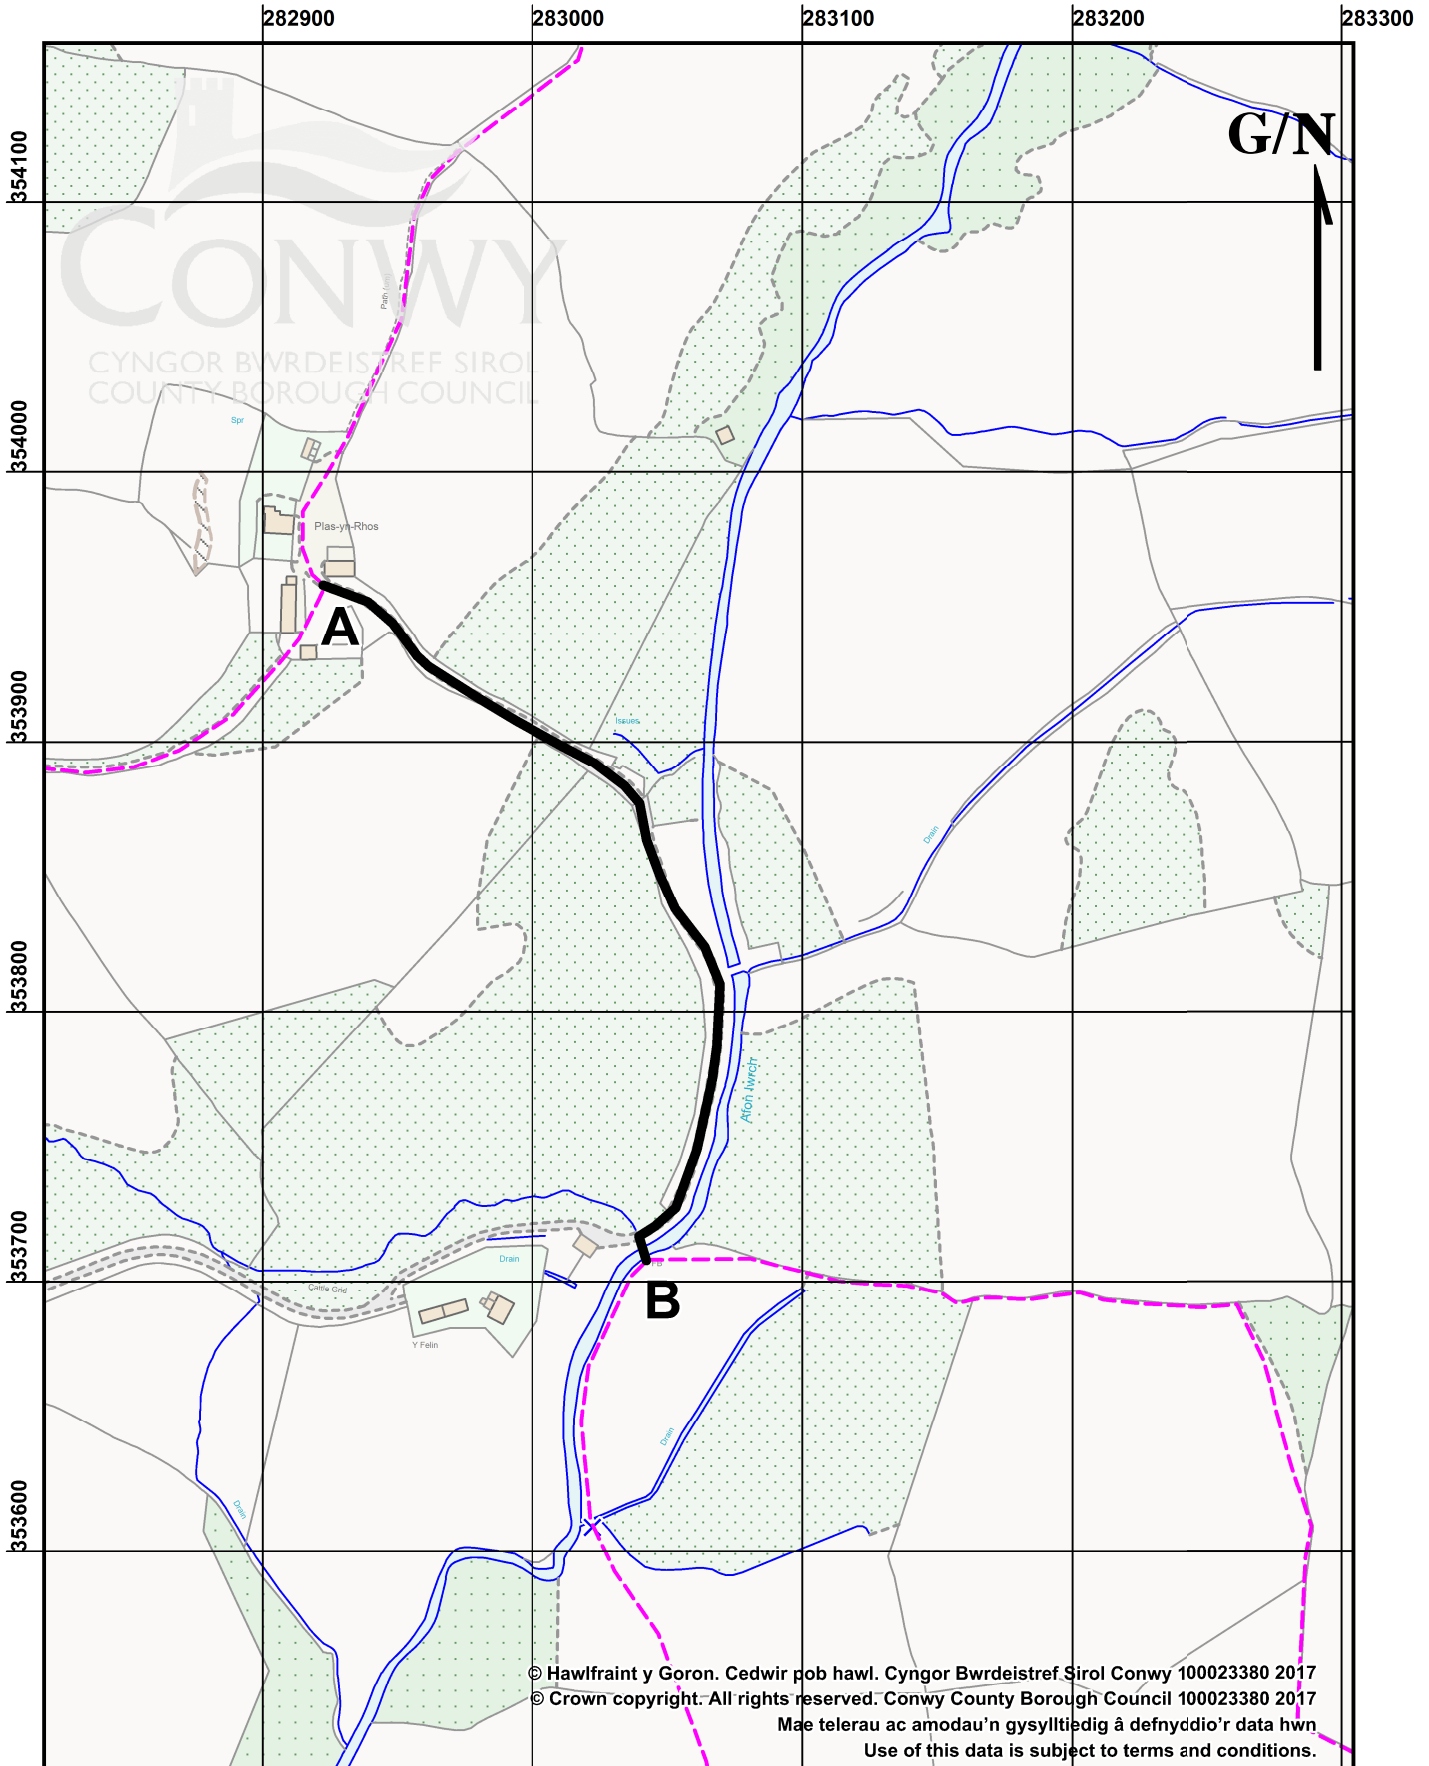

Llwybr troed cyhoeddus 103 Bro Garmon ar gau rhwng pwynt A a B, fel y dangosir gan y llinell ddu drwchus isod
Public footpath 103 Bro Garmon closed between points A and B as shown by emboldened black line below

**CYFEIRNOD GRID
GRID REFERENCES**
A: SH 8292 5395
B: SH 8304 5370

© Hawlfraint y Goron. Cedwir pob hawl. Cyngor Bwrdeistref Sirol Conwy 100023380 2017
© Crown copyright. All rights reserved. Conwy County Borough Council 100023380 2017
Mae telerau ac amodau'n gysylltiedig â defnyddio'r data hwn
Use of this data is subject to terms and conditions.

CONWY
CYNGOR BWRDEISTREF SIROL
COUNTY BOROUGH COUNCIL

You are granted a non-exclusive, royalty free, revocable licence solely to view the Licensed Data for non-commercial purposes for the period during which Conwy County Borough Council makes it available;

You are not permitted to copy, sub-license, distribute, sell or otherwise make available the Licensed Data to third parties in any form; and Third party rights to enforce the terms of this licence shall be reserved to Ordnance Survey.

Rhoddir trwydded ddirymiadwy nad yw'n gyfyngedig, heb freindal, i chi weld y Data Trwyddedig ar gyfer defnydd anfasnachol yn unig, o'r cyfnod y bydd ar gael gan Gyngor Bwrdeistref Sirol Conwy;

Ni chechw gopïo, is-drwyddedu, dosbarthu, gwerthu neu fel arall dreftu bod y Data Trwyddedig ar gael mewn unrhyw ffurf i drydydd partiön; a Neilltuir hawliau trydydd parti i orfodi telerau'r drwydded hon i'r Arolwg Ordnans.