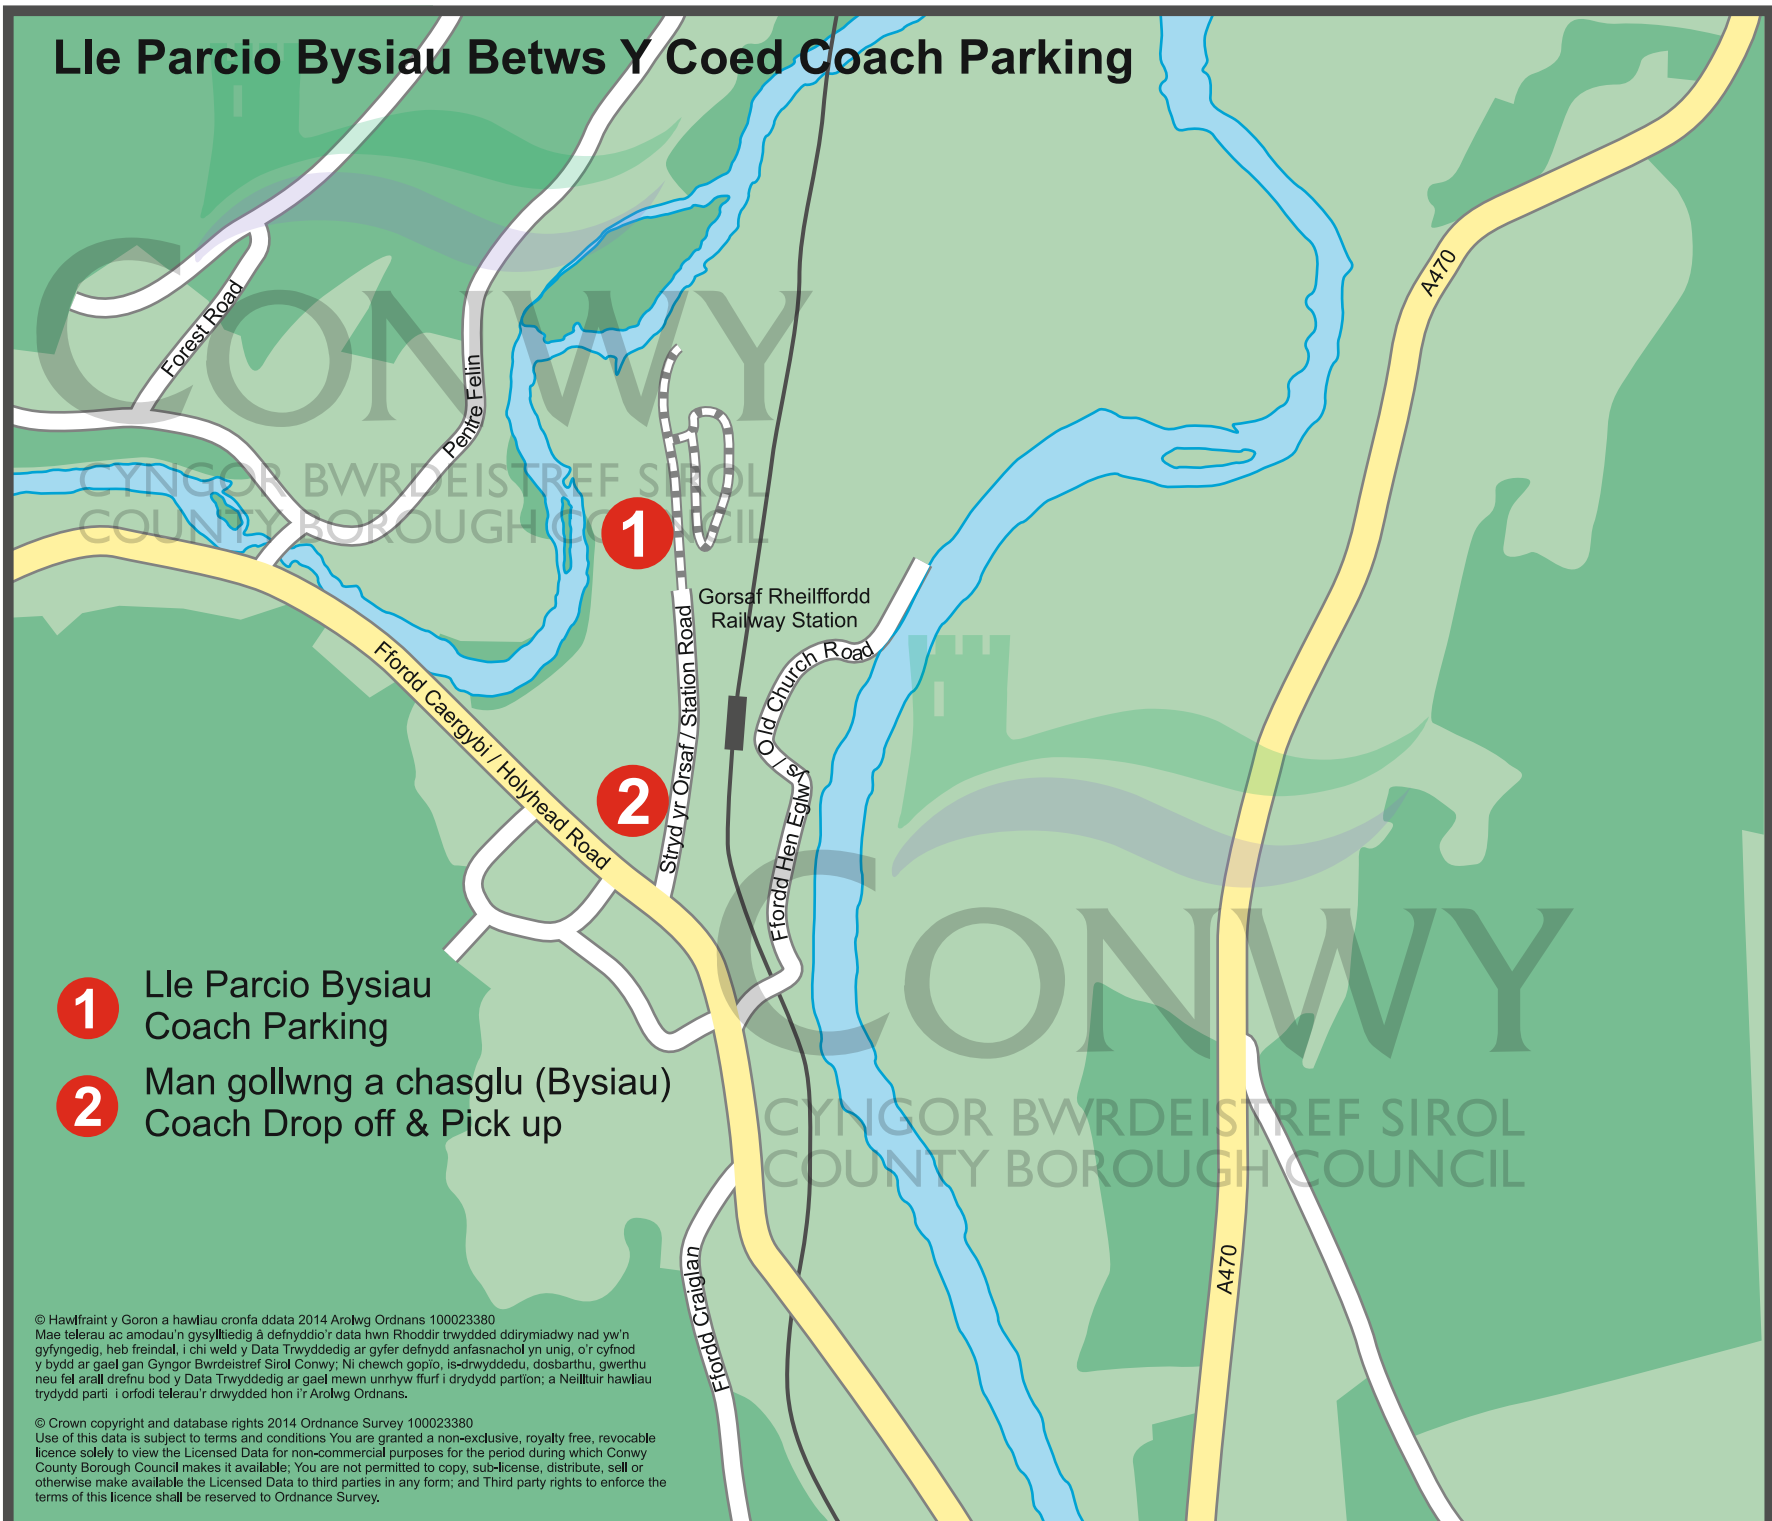

Lle Parcio Bysiau Betws Y Coed Coach Parking

- **1** Lle Parcio Bysiau
  Coach Parking
- **2** Man gollwng a chasglu (Bysiau)
  Coach Drop off & Pick up