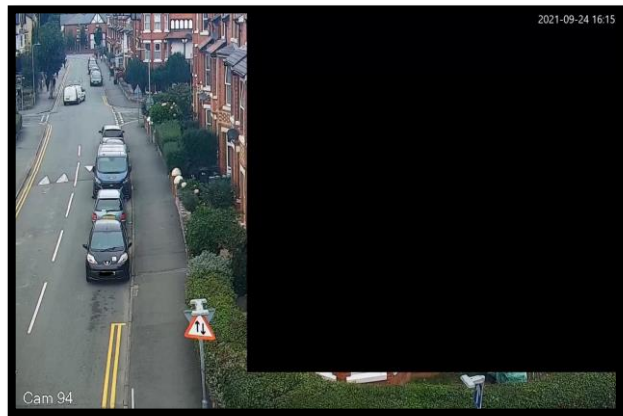

Figure 2; Actual privacy zone on a current camera view