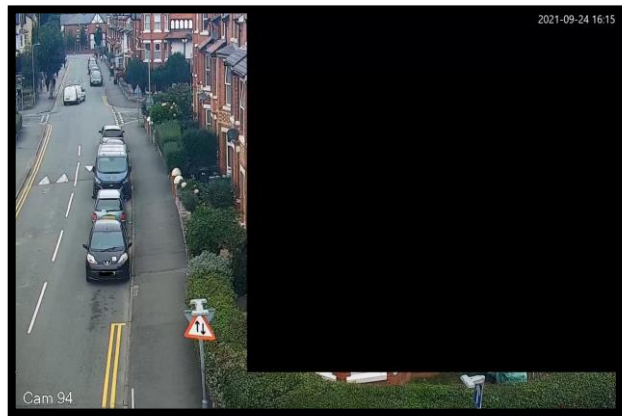

Figure 2; Actual privacy zone on a current camera view

The installation of these cameras is being funded from a 'Better Open Spaces Project' which forms part of the government's concerted action to improve local areas.

<https://levellingup.campaign.gov.uk/what-is-levelling-up>

As your home falls within the area of proposed camera we are giving you the opportunity to feed in your views please. We wish to reassure you that any windows of property directly adjacent to a CCTV camera will be screened by using privacy zones (black squares as in example above) making it impossible for any operator to breach your privacy. <https://www.conwy.gov.uk/privacynotices>

If you wish to comment in response to this consultation, please contact the Conwy CCTV Manager using the contact at the top of this letter.

Prif Switsfwrdd / Main Switchboard: 01492 574000
www.conwy.gov.uk

Ni ddylid cyflwyno dogfennau llys drwy ffacs
Fax not to be used for serving proceedings

NORTH WALES POLICE NON-EMERGENCY 101 (English/Welsh)