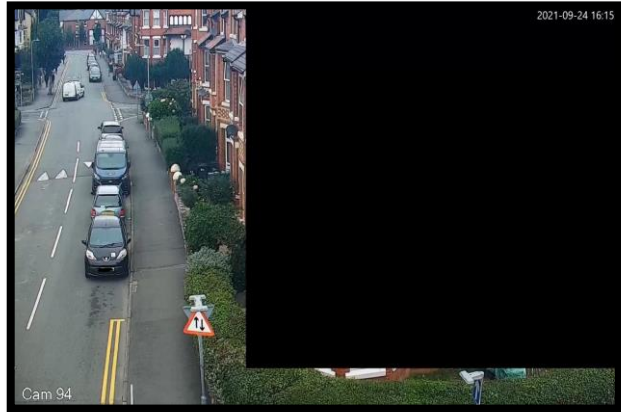

Ein Cyf / Our Ref: LUP/Tir Prince

Eich Cyf / Your Ref:

Dyddiad / Date: April 2024

Dear Resident

TEMPORARY CCTV CAMERA – Towyn

Proposed location is on main road by Tir Prince overlooking the park area.

We are writing to inform you that Conwy County Borough Council are considering the installation of a temporary Public Space CCTV Camera at a location near you as shown below;

Figure 1; Google image with proposed location

Figure 2; Actual privacy zone on a current camera view

The installation of these cameras is being funded from a 'Better Open Spaces Project' which forms part of the government's concerted action to improve local areas.

<https://levellingup.campaign.gov.uk/what-is-levelling-up>

As your home falls within the area of proposed camera we are giving you the opportunity to feed in your views please. We wish to reassure you that any windows of property directly adjacent to a CCTV camera will be screened by using privacy zones (black squares as in example above) making it impossible for any operator to breach your privacy. <https://www.conwy.gov.uk/privacynotices>