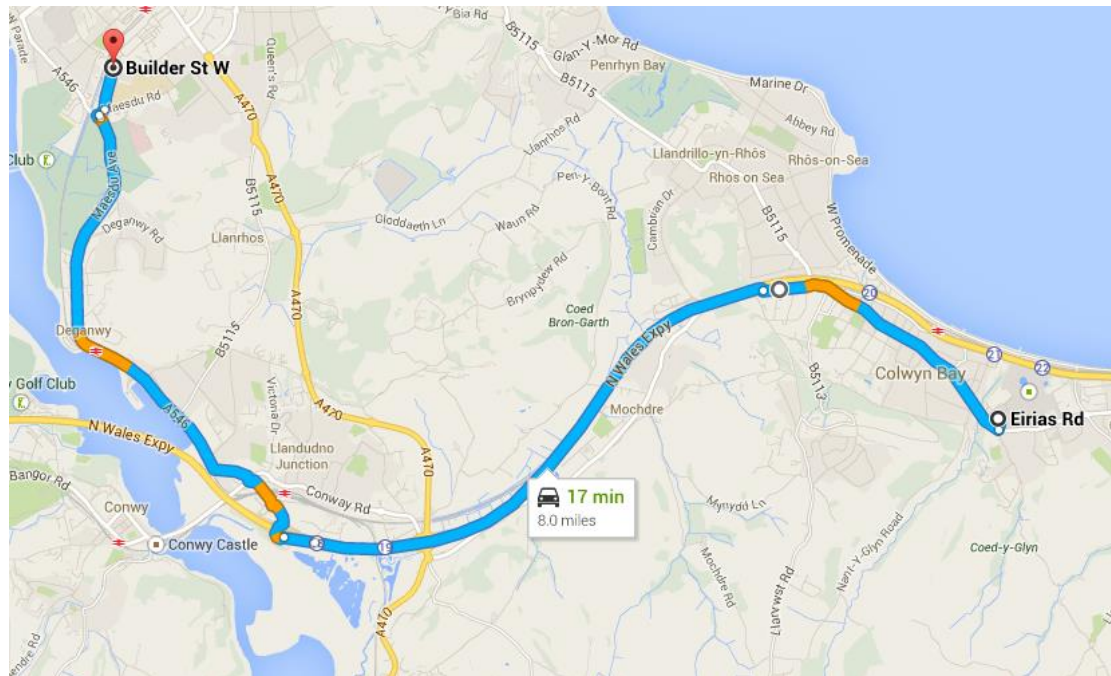

Disabled parking

We have very limited disabled car parking available (2pm -10pm)

- Car Park H & I
Colwyn Leisure Centre
Accessible via Abergele Road
LL29 7SP

Stewards will need to see your blue badge at the gate and will then direct you to the nearest available space, which will be allocated on a first come, first served basis.

Coaches

We have drop off points available for coaches at Ysgol Bryn Elian. Please follow the directional signage

Coaches will be allowed to park up on site. Or the closest coach park is:

Builder Street
Llandudno
Conwy
LL30 1DA

Road Closure

There will be a temporary road closure implemented on Abergele Road for up to 40 minutes between 21:20 and 22:20 to allow for the crowds to disperse before allowing vehicle movement.

Please follow directional signage and check social media for updates.