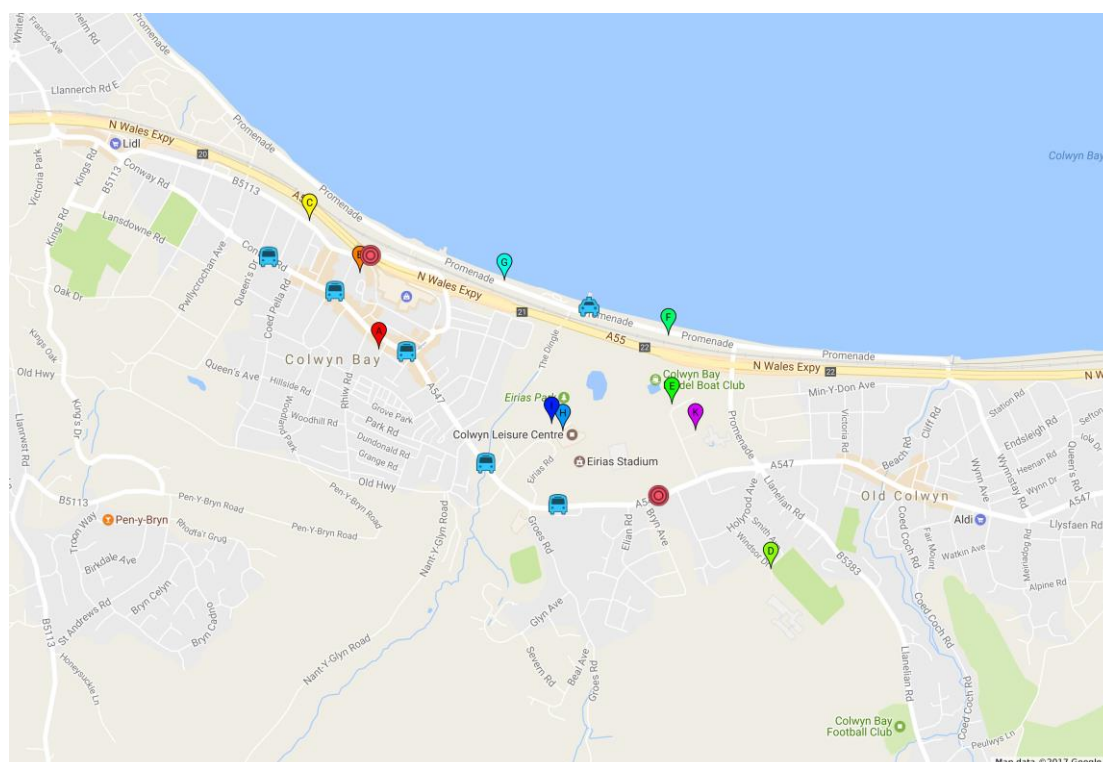

Little Mix / Bryan Adams - Getting here

It's nearly time!

We hope, like us, you're really excited to welcome Little Mix and Bryan Adams to Eirias Stadium, but we just wanted to give you a heads up not to underestimate how many people and therefore cars may end up with us on the night.

The ideal solution - if you can, leave your car at home and enjoy a summer evening stroll (sun is on order!).

If that's not possible, read on...

Google Maps: <http://bit.ly/2r4Xlpz>

Public transport

We've been in touch with the local bus and train companies to let them know we're expecting large numbers through Colwyn Bay over the weekend.

All services will be running as usual, but there may be some minor delays at peak times on the road.

A free shuttle bus will also be provided for ticket holders running between Colwyn Bay Railway Station and Eirias Stadium from 2pm – 11pm.

Free Parking

Don't forget there is limited free parking on the Promenade. Obviously this is first come, first served, and it will not be manned. Arrive early and then it's just a short walk to the stadium following the signs.