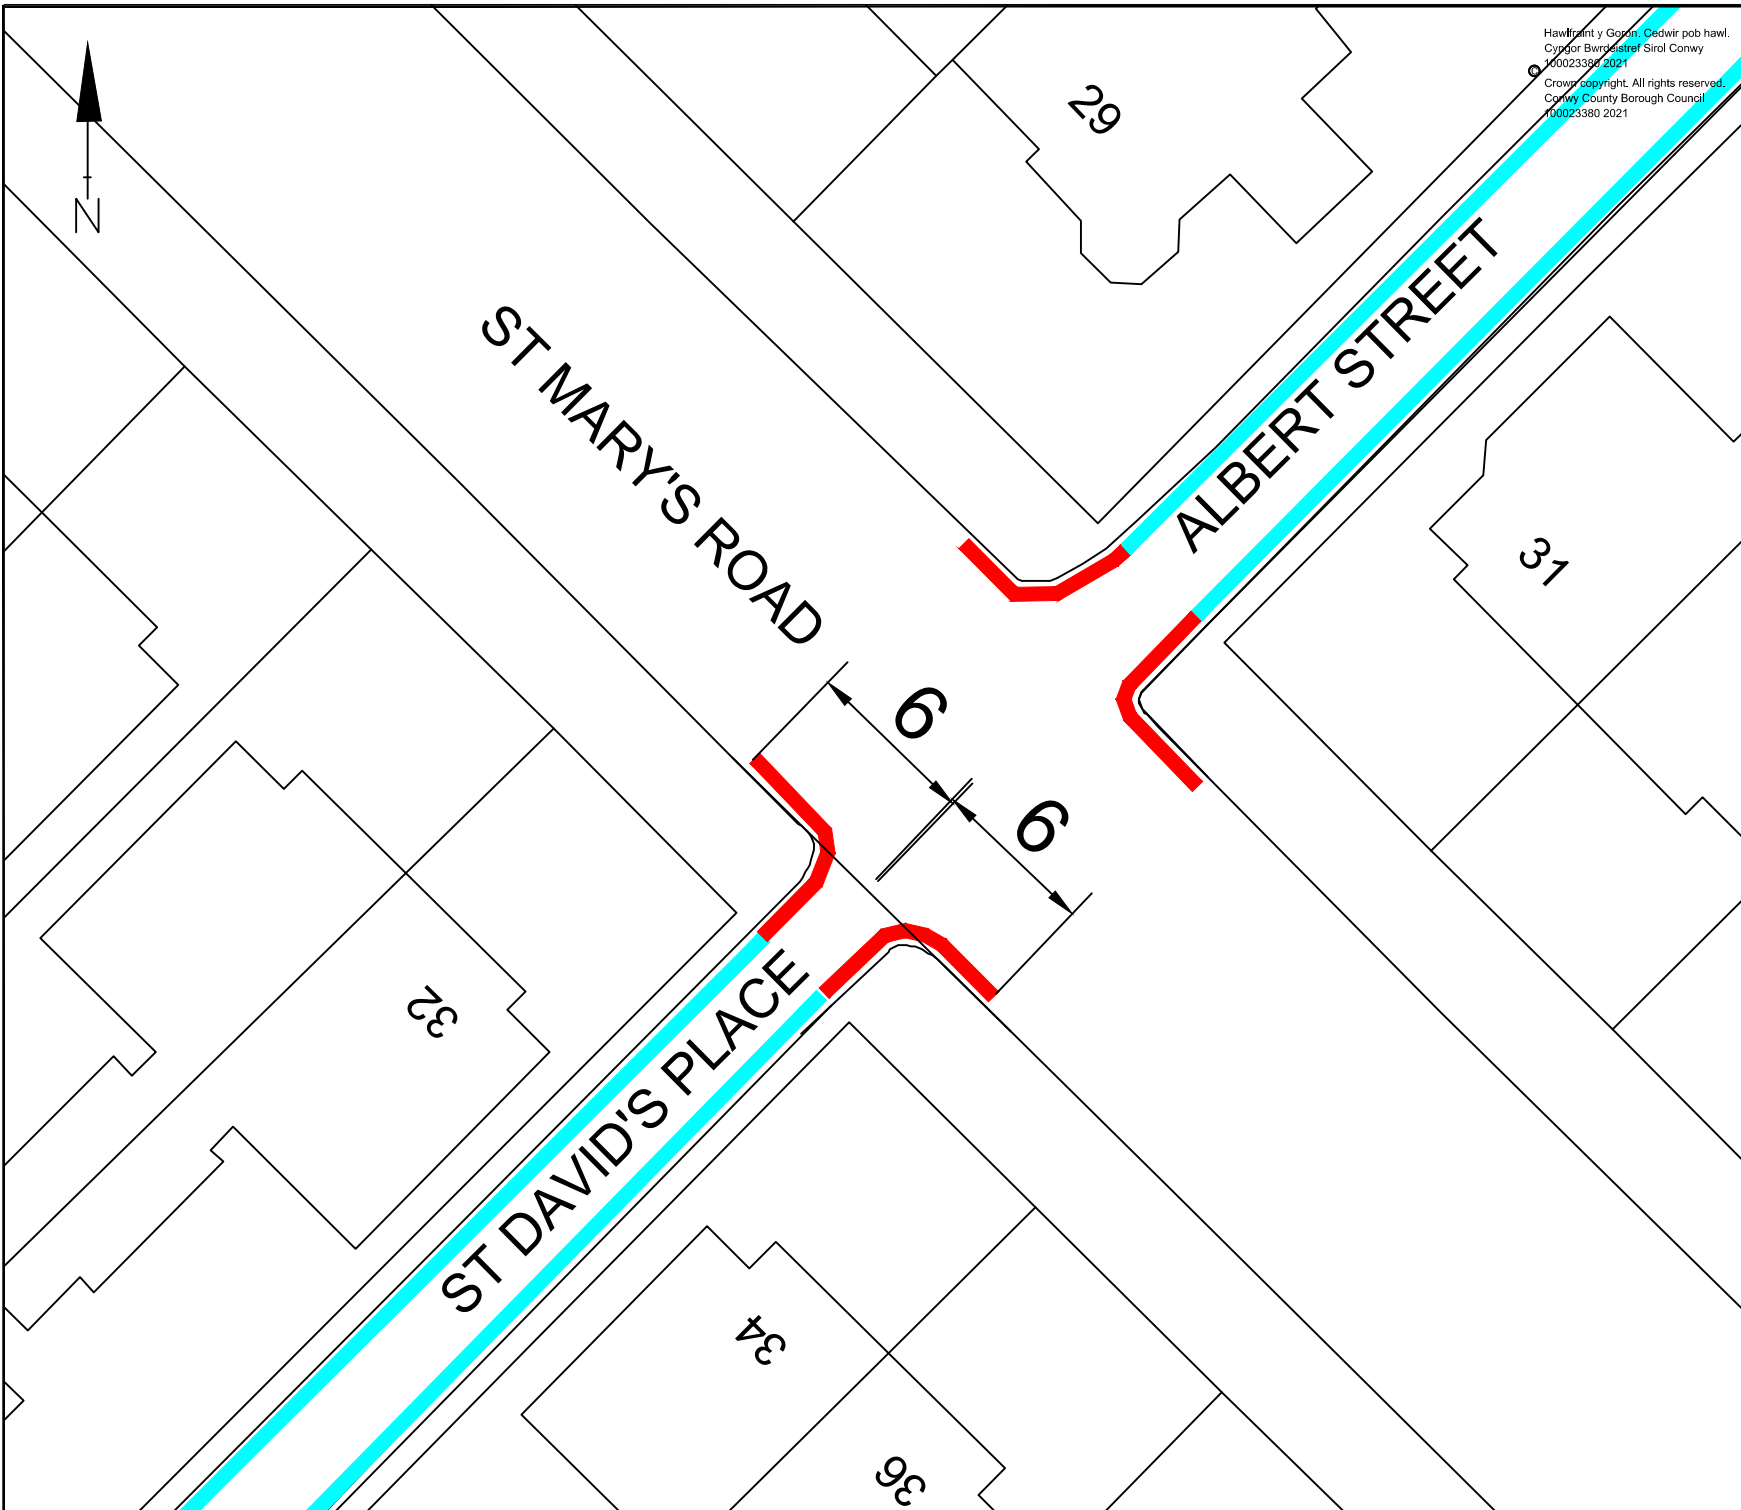

Hawffrwynt y Gorn. Cedwir pob hawl.
Cyngor Bwrdeistref Sirol Conwy
100023380 2021
Crown copyright. All rights reserved.
Conwy County Borough Council
100023380 2021

Allwedd / Key:

**CYFNGIADAU ARFAETHEDIG
PROPOSED RESTRICTIONS**

Dim aros ar unrhyw adeg
No waiting at any time

**CYFNGIAD PRESENNOL
EXISTING RESTRICTIONS**

Dim aros 8am i 7pm
No waiting 8am to 7pm

Ph/Rev	Details	Rev by	Chk by	Date

REVISIONS

Geraint Edwards, BEng (Hons) CEng FICE

Pennaeth Gwasanaeth
CYNGOR BWRDEISTREF SIROL CONWY
Yr Amgylchedd, Ffyrdd a Chyfleusterau
PO Box 1
Conwy
LL30 9GN Head of Service
CONWY COUNTY BOROUGH COUNCIL
Environment, Roads and Facilities
PO Box 1
Conwy
LL30 9GN

Adain / Section:
Yr Amgylchedd, Ffyrdd a Chyfleusterau
Environment Roads and Facilities

Prosiect / Project:
**Gwharddiadau aros
Waiting restrictions
St Mary's Road
Llandudno**

Graddfa / Scale: NTS	Dyddiad / Date: 12/05/22
Darluniwyd gan / Drawn by: JCS	Gwiriwyd gan / Checked by: JTG

Llun Rhif / Drawing No: **L/1/17/22/19** Rev: