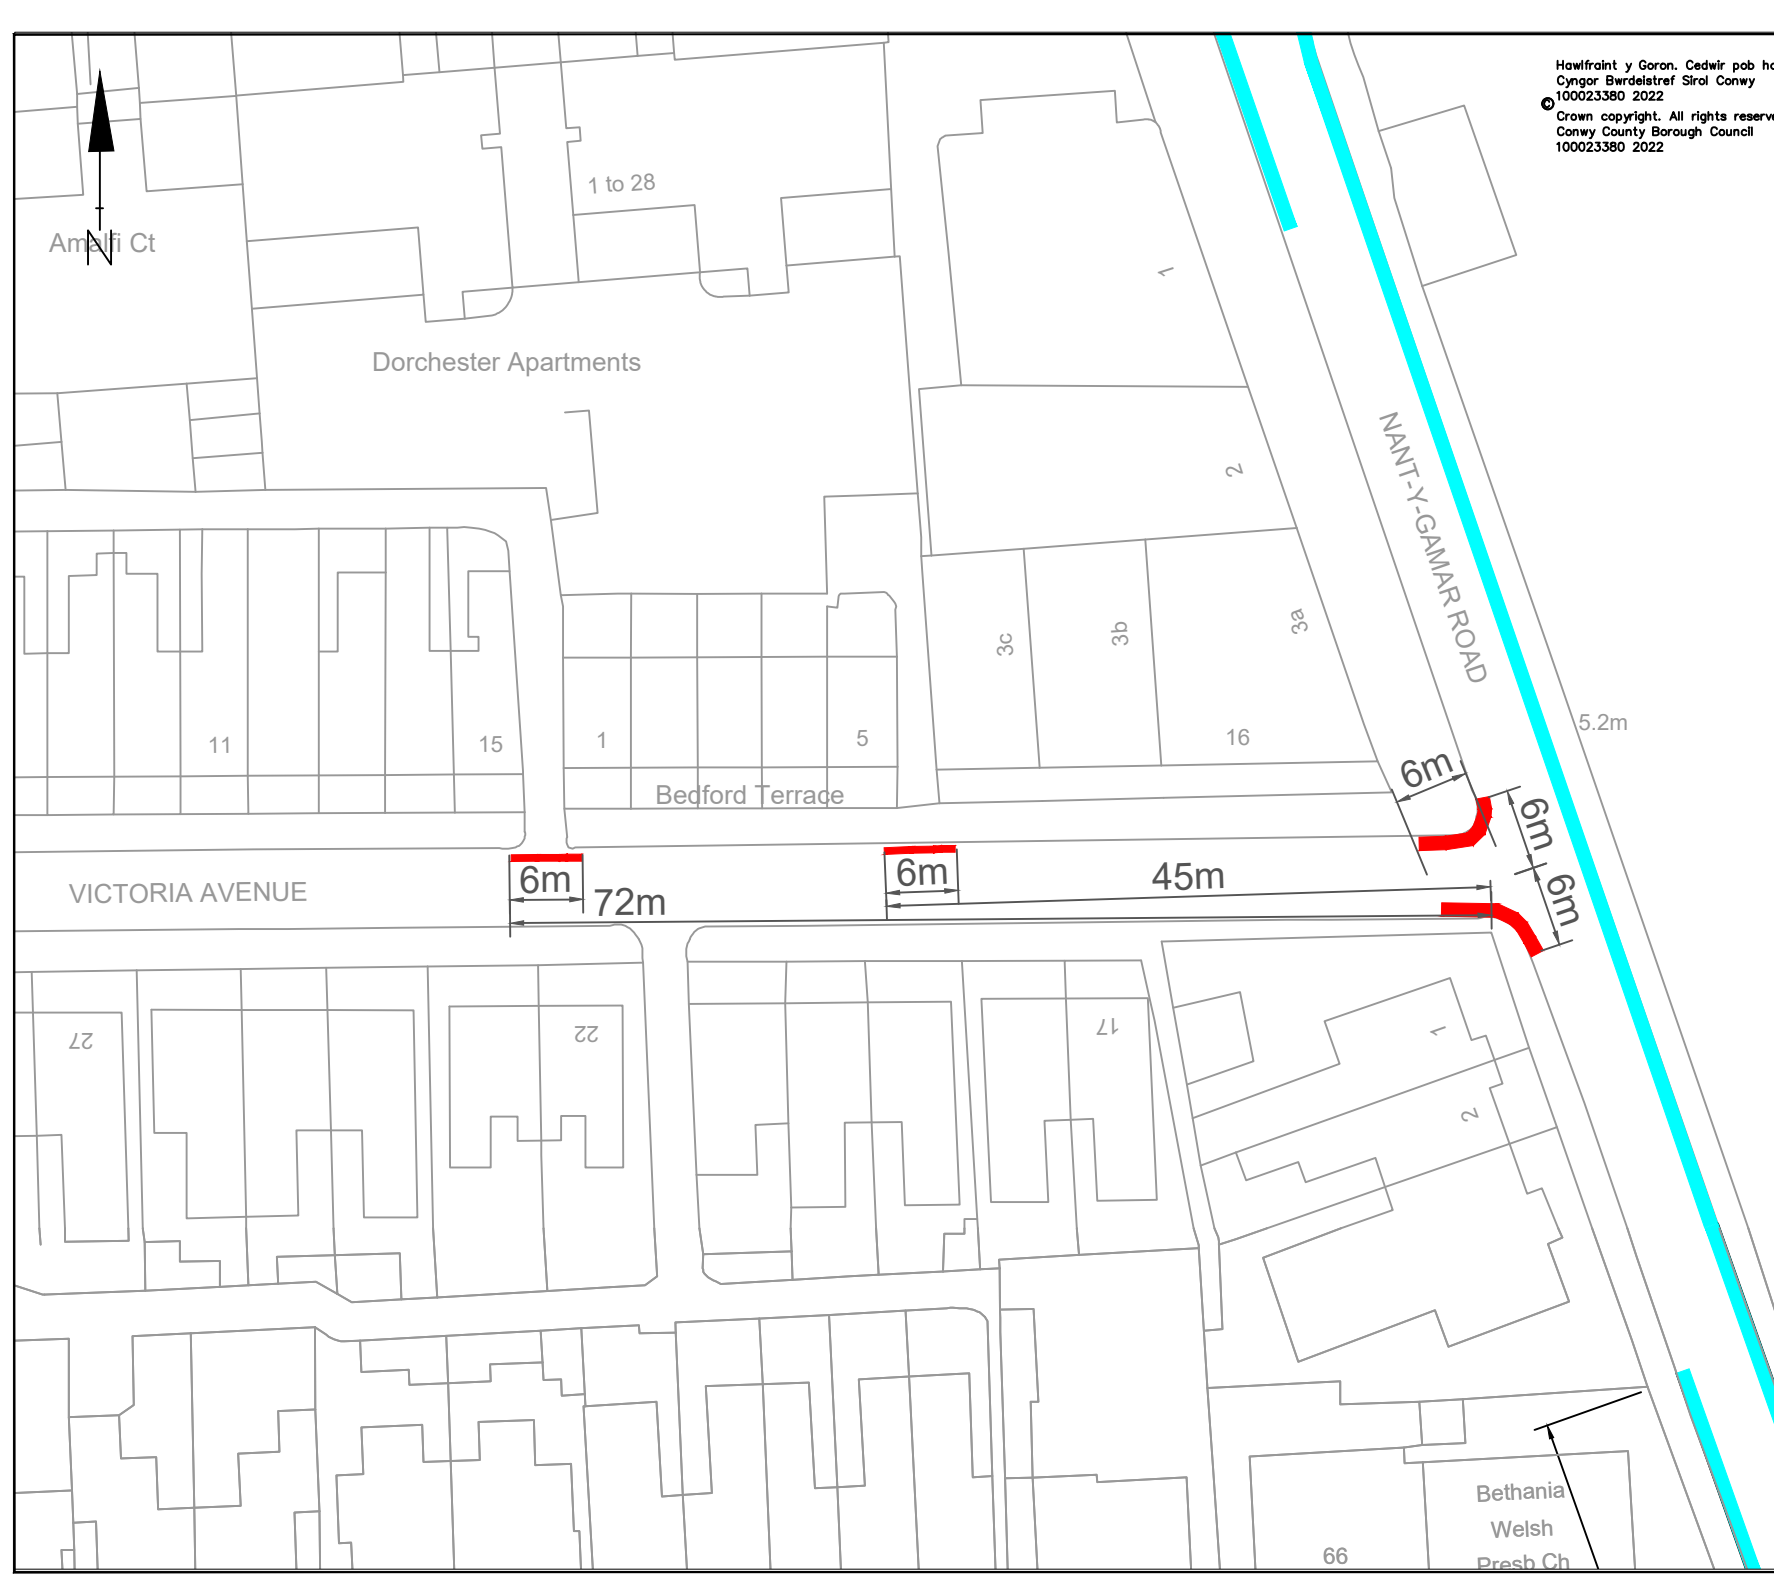

Hawfprint y Goron. Cedwir pob hawl
Cyngor Bwrdeistref Sirol Conwy
100023380 2022
© Crown copyright. All rights reserved.
Conwy County Borough Council
100023380 2022

Allwedd / Key:

CYFUNGIAU ARFAETHEDIG
PROPOSED RESTRICTIONS

Dim aros ar unrhyw adeg
No waiting at any time

CYFUNGIAU PRESENNOL
EXISTING RESTRICTIONS

Dim aros ar unrhyw adeg
No waiting at any time

Ph/Rev	Details	Rev by	Chk by	Date

REVISIONS

Geraint Edwards, BEng (Hons) CEng FICE

Pennaeth Gwasanaeth
CYNGOR BWRDEISTREF SIROL CONWY
Yr Amgylchedd, Ffyrdd a Chyfleusterau
PO Box 1
Conwy
LL30 9GN

Head of Service
CONWY COUNTY BOROUGH COUNCIL
Environment, Roads and Facilities
PO Box 1
Conwy
LL30 9GN

Adain / Section:

Yr Amgylchedd, Ffyrdd a Chyfleusterau
Environment Roads and Facilities

Prosiect / Project:

Gwharddiadau aros
Waiting restrictions
Victoria Avenue
Craig y Don

Graddfa / Scale:
NTS

Dyddiad / Date:

Darluniwyd gan / Drawn by:
JTG

Gwiriwyd gan / Checked by:
JCS

Llun Rhif / Drawing No:

L/1/17/22/31

Rev: