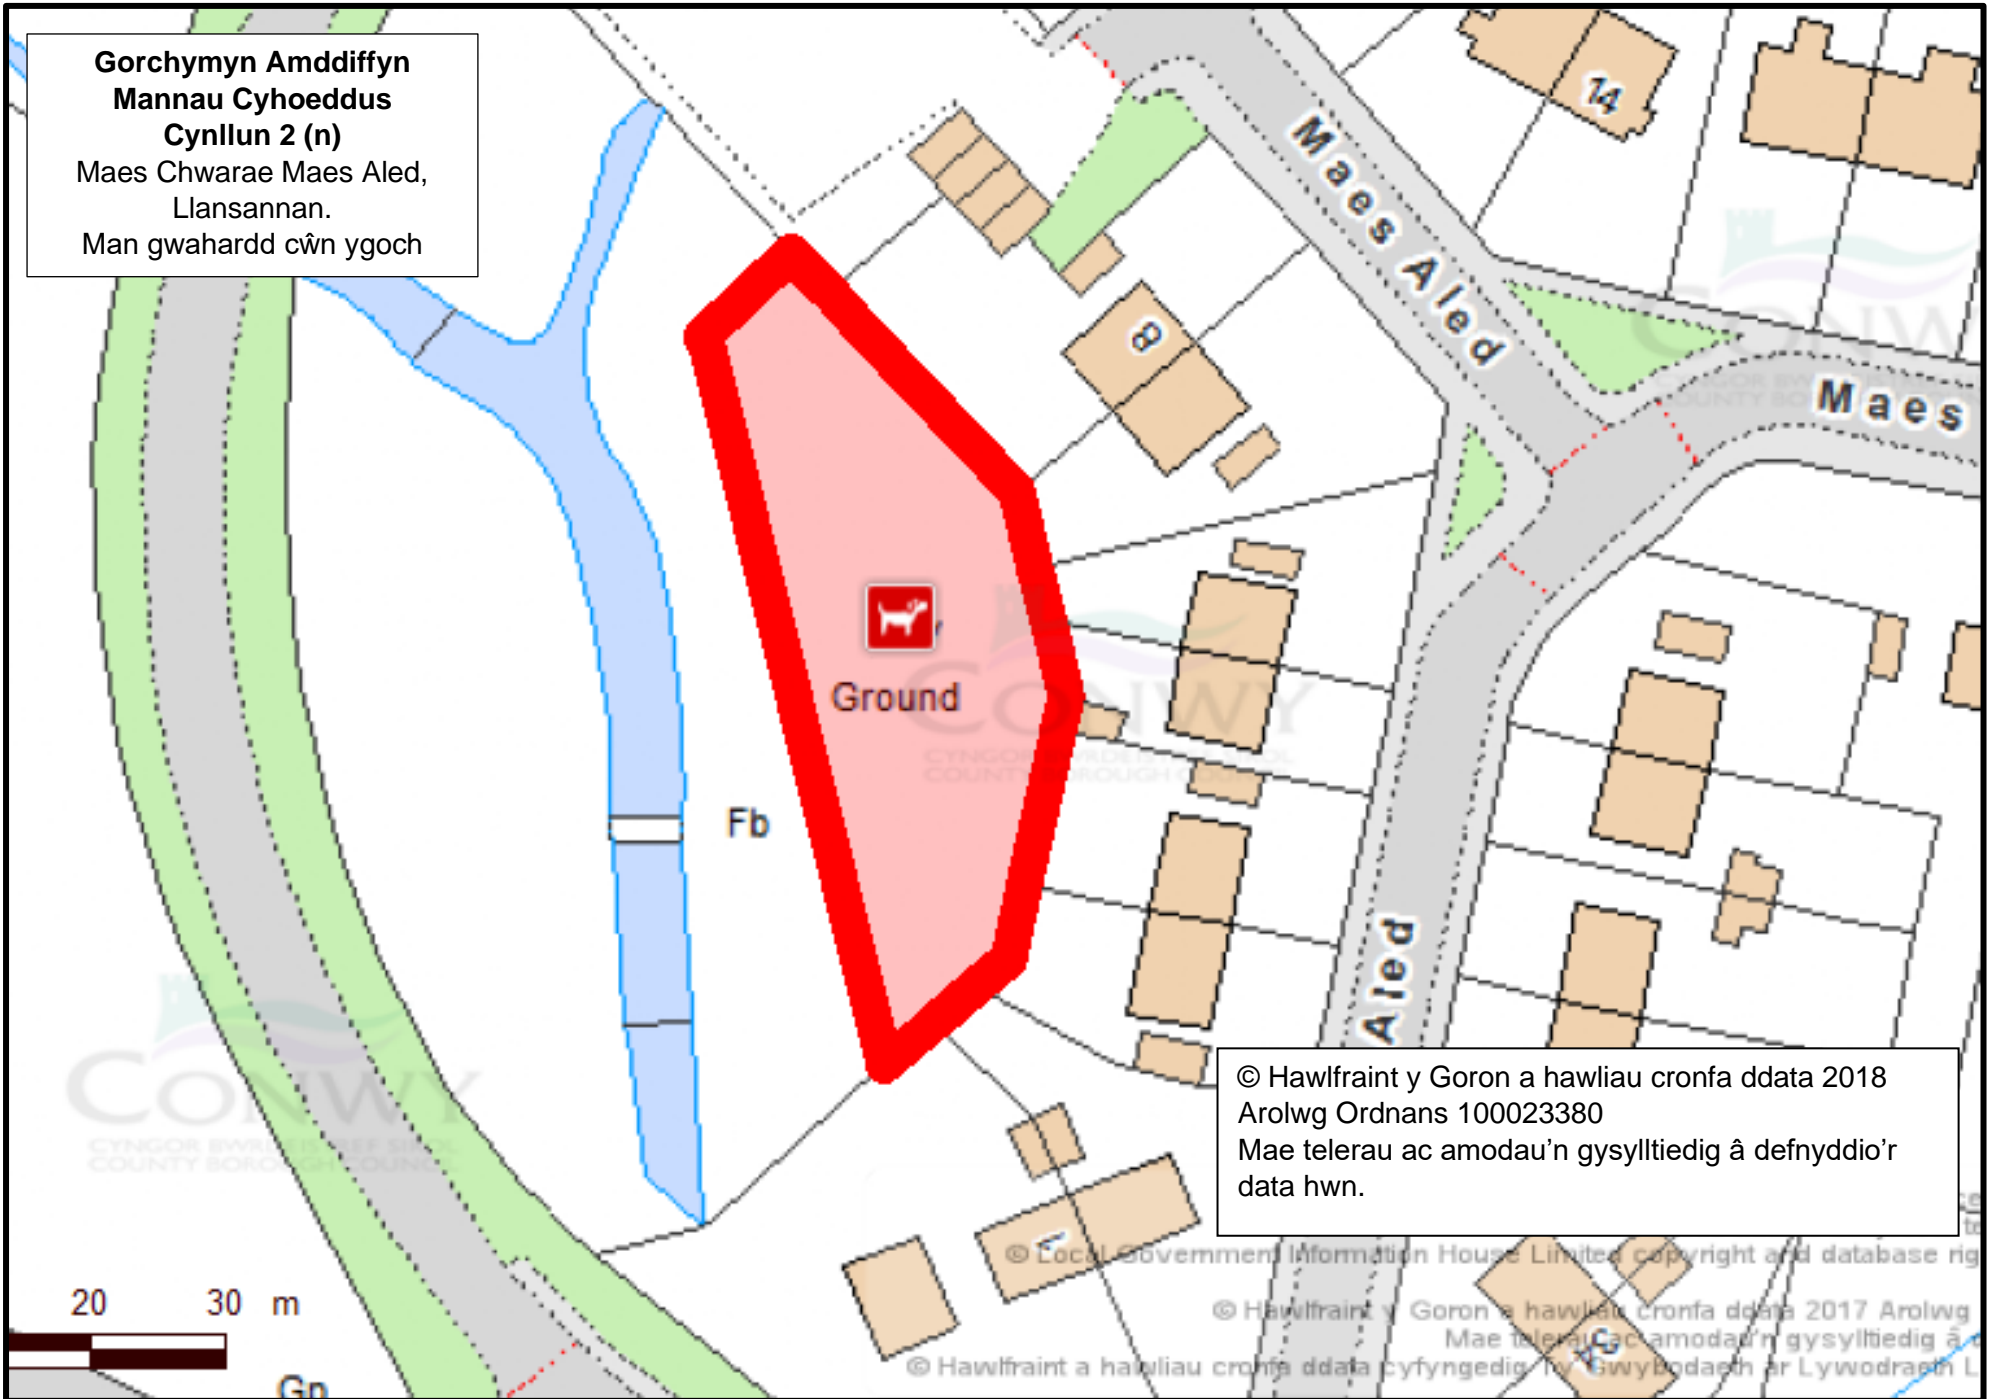

**Gorchymyn Amddiffyn
Mannau Cyhoeddus
Cynllun 2 (n)**

Maes Chwarae Maes Aled,
Llansannan.
Man gwahardd cŵn ygoch

© Hawlfraint y Goron a hawliau cronfa ddata 2018
Arolwg Ordnans 100023380
Mae telerau ac amodau'n gysylltiedig â defnyddio'r
data hwn.

20 30 m

© Local Government Information House Limited copyright and database rig
© Hawlfraint y Goron a hawliau cronfa ddata 2017 Arolwg
Mae telerau ac amodau'n gysylltiedig â
© Hawlfraint a hawliau cronfa ddata cyfyngedig i'w Gwybodaeth ar Lywodraeth L