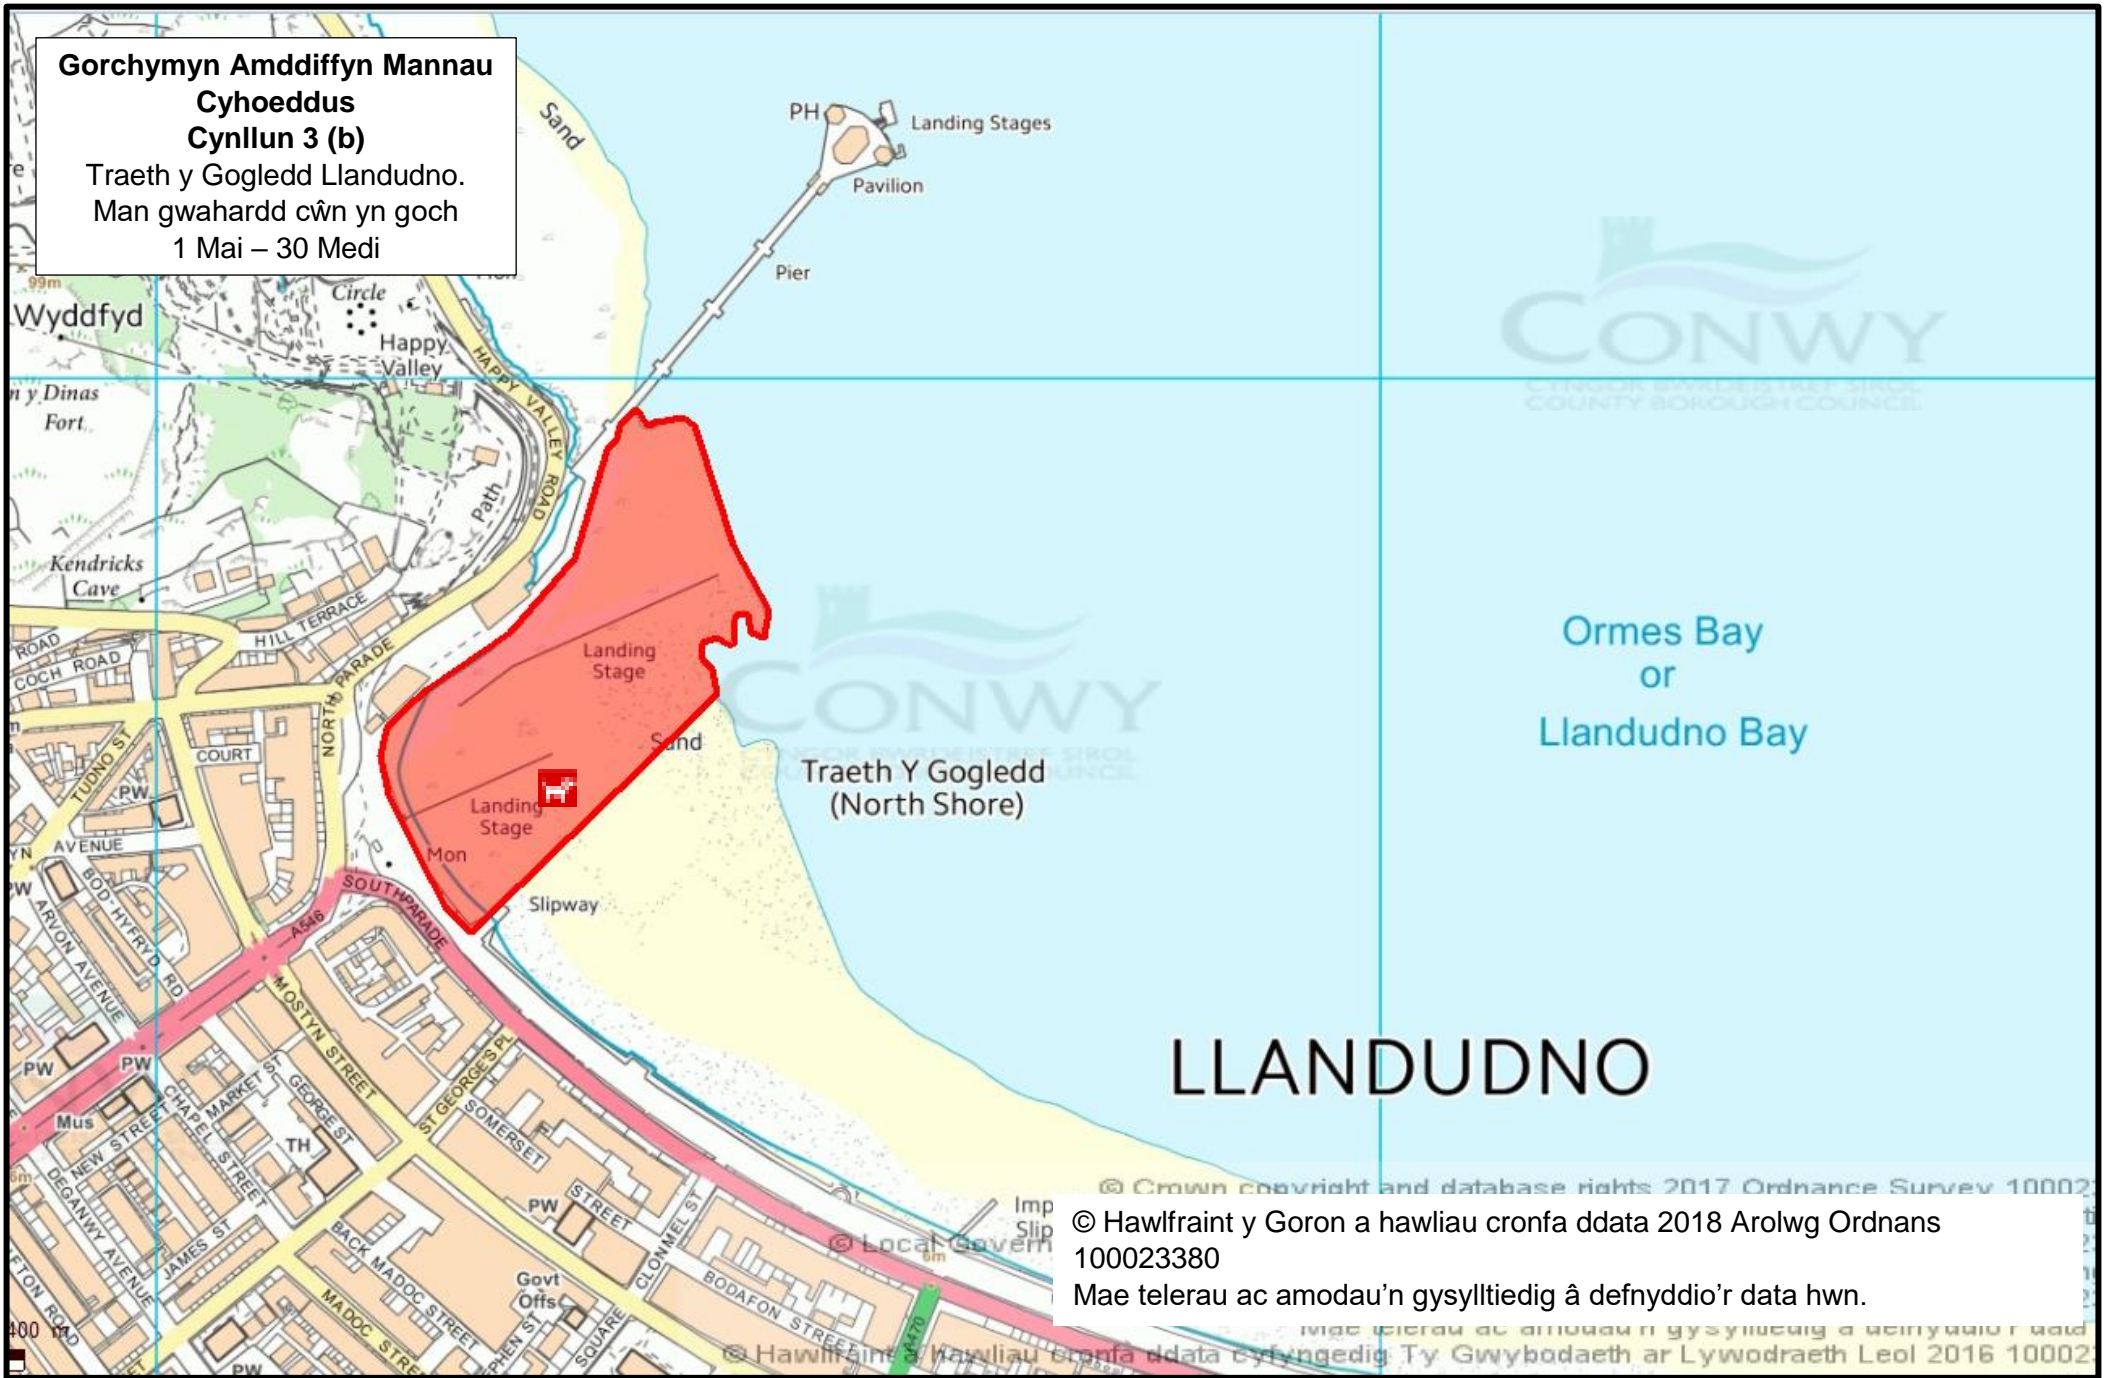

**Gorchymyn Amddiffyn Mannau
Cyhoeddus
Cynllun 3 (b)**
Traeth y Gogledd Llandudno.
Man gwahardd cŵn yn goch
1 Mai – 30 Medi

Ormes Bay
or
Llandudno Bay

LLANDUDNO

© Crown copyright and database rights 2017 Ordnance Survey 10002
© Hawlfraint y Goron a hawliau cronfa ddata 2018 Arolwg Ordnans
100023380
Mae telerau ac amodau'n gysylltiedig â defnyddio'r data hwn.
Mae telerau ac amodau'n gysylltiedig â defnyddio'r data hwn.
© Local Govern
© Hawlfraint y Goron a hawliau cronfa ddata cyfyngedig Ty Gwybodaeth ar Lywodraeth Leol 2016 10002