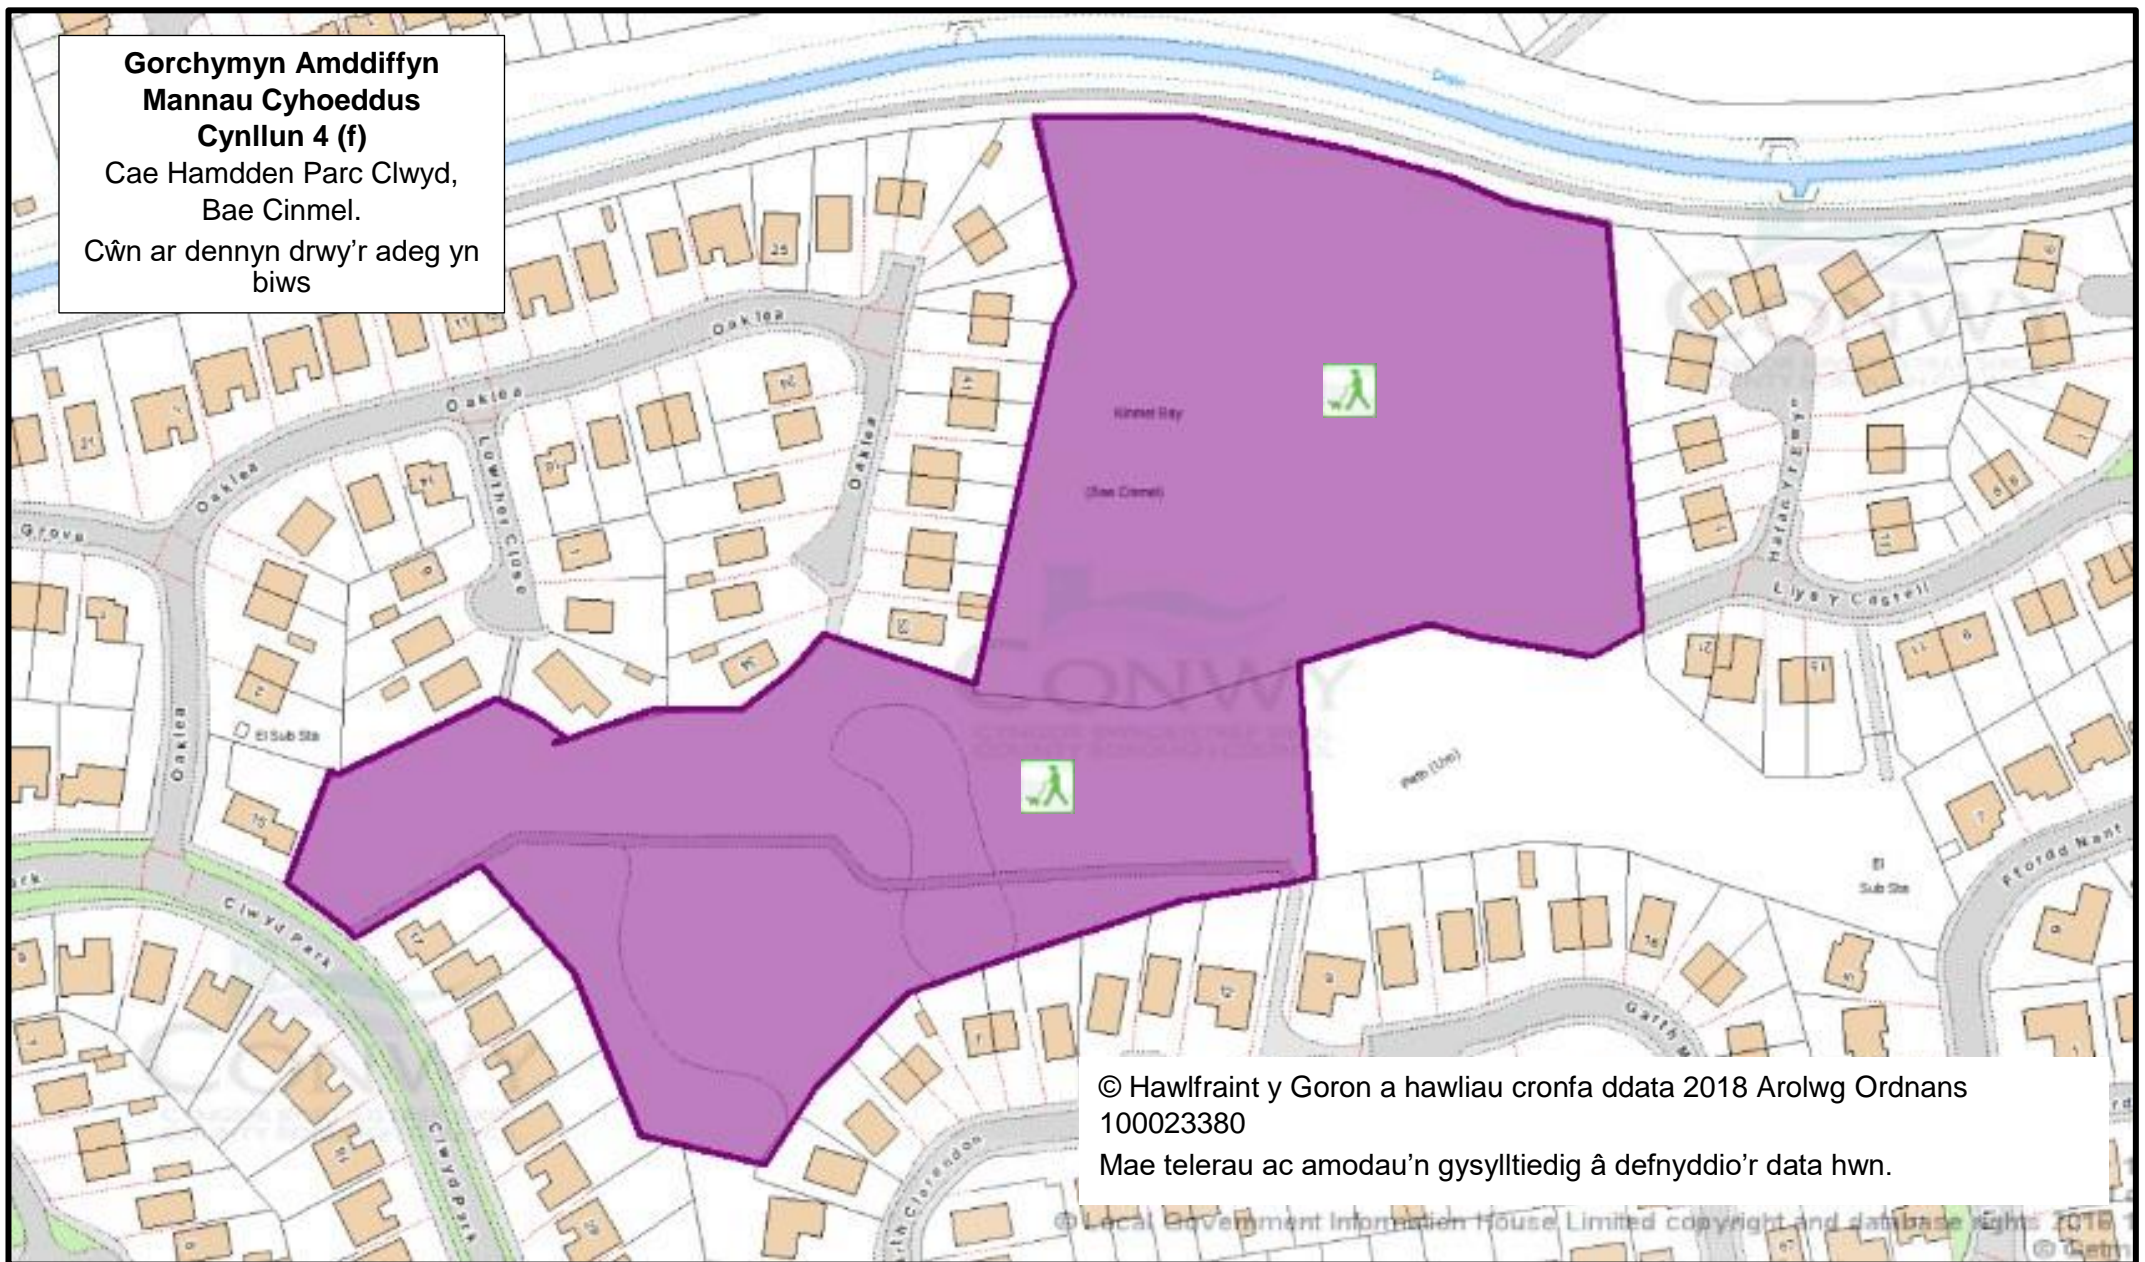

**Gorchymyn Amddiffyn
Mannau Cyhoeddus
Cynllun 4 (f)**

Cae Hamdden Parc Clwyd,
Bae Cinnel.

Cŵn ar dennyn drwy'r adeg yn
biws

© Hawlfraint y Goron a hawliau cronfa ddata 2018 Arolwg Ordnans
100023380

Mae telerau ac amodau'n gysylltiedig â defnyddio'r data hwn.

© Local Government Information House Limited copyright and database rights 2018