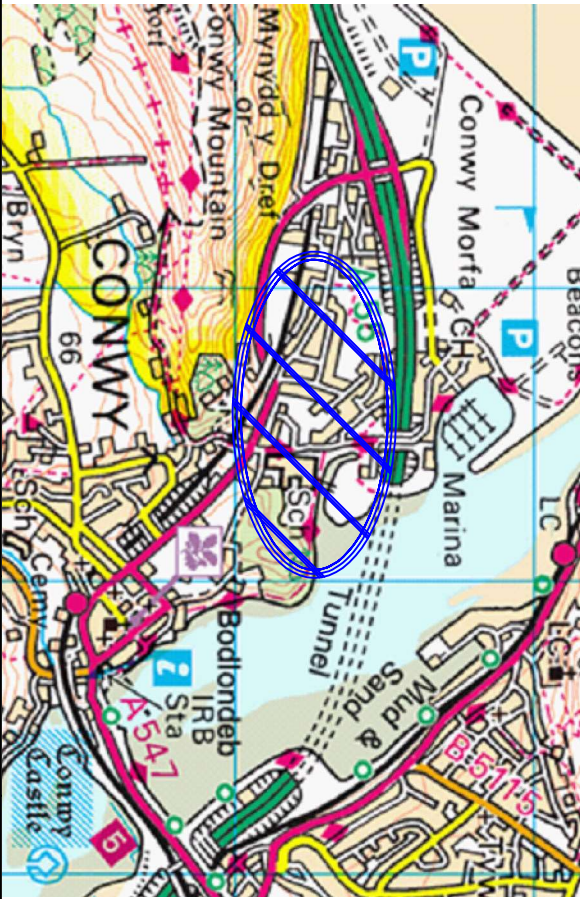

Trawslun of fwrdd arafu
Speed table cross section

Fyrddau arafu arfaethedig
Proposed speed tables
Parc Cae'r Seion
Conwy

Adain / Section:
Yr Amgylchedd, Ffyrdd a Chylleusterau
Environment Roads and Facilities