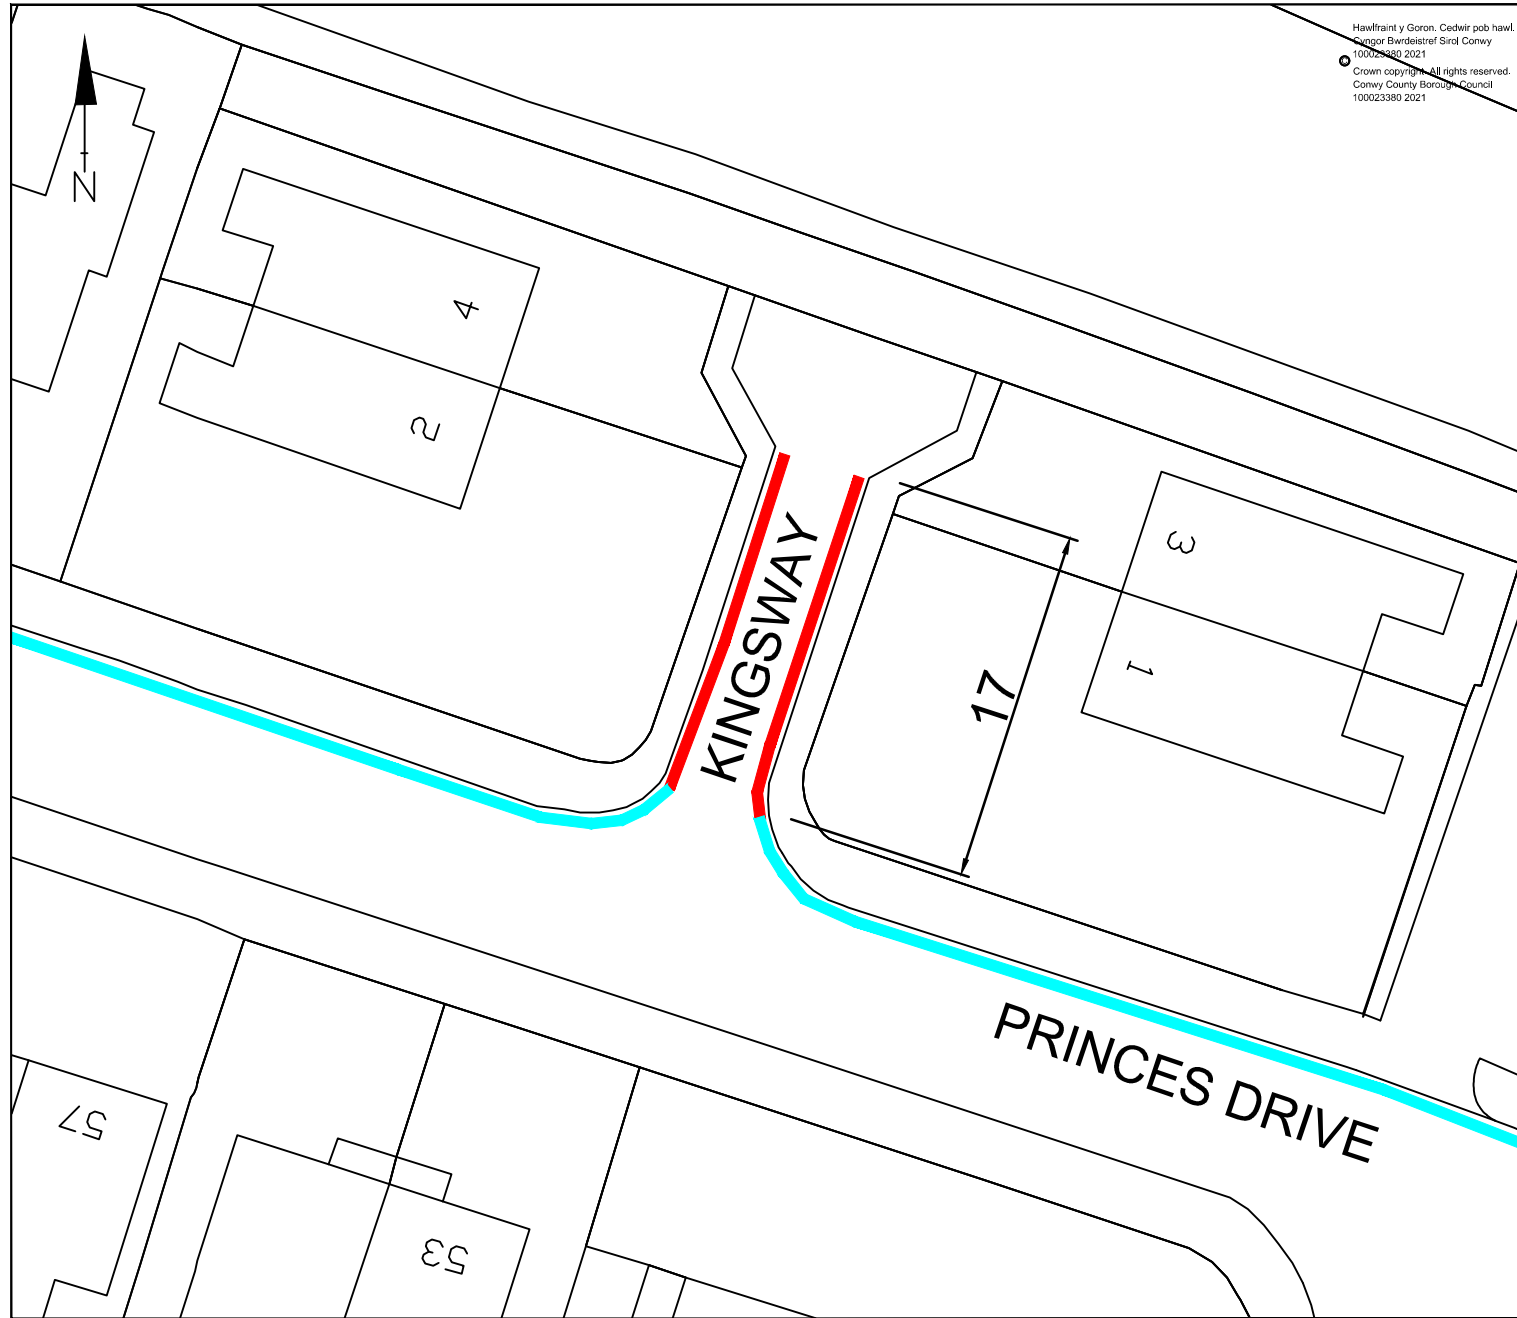

Allwedd / Key:

1. **PRESENOL / EXISTING**
2. Dim aros ar unrhyw adeg
     No waiting at any time
3. **NEWYDD / NEW**
4. Dim aros ar unrhyw adeg
     No waiting at any time

Ph/Rev	Details	Rev by	Chk by	Date
REVISIONS				

Adain / Section:
Yr Amgylchedd, Ffyrdd a Chyfleusterau
Environment Roads and Facilities

Prosiect / Project:
Gwharddiadau aros
Waiting restrictions
King's Way
Bae Colwyn / Colwyn Bay

Graddfa / Scale:
NTS

Dyddiad / Date:
20/1/21

Darluniwyd gan / Drawn by:
WAR

Gwiriwyd gan / Checked by:
WAR

Llun Rhif / Drawing No:
L/1/02/20/11A

Rev: