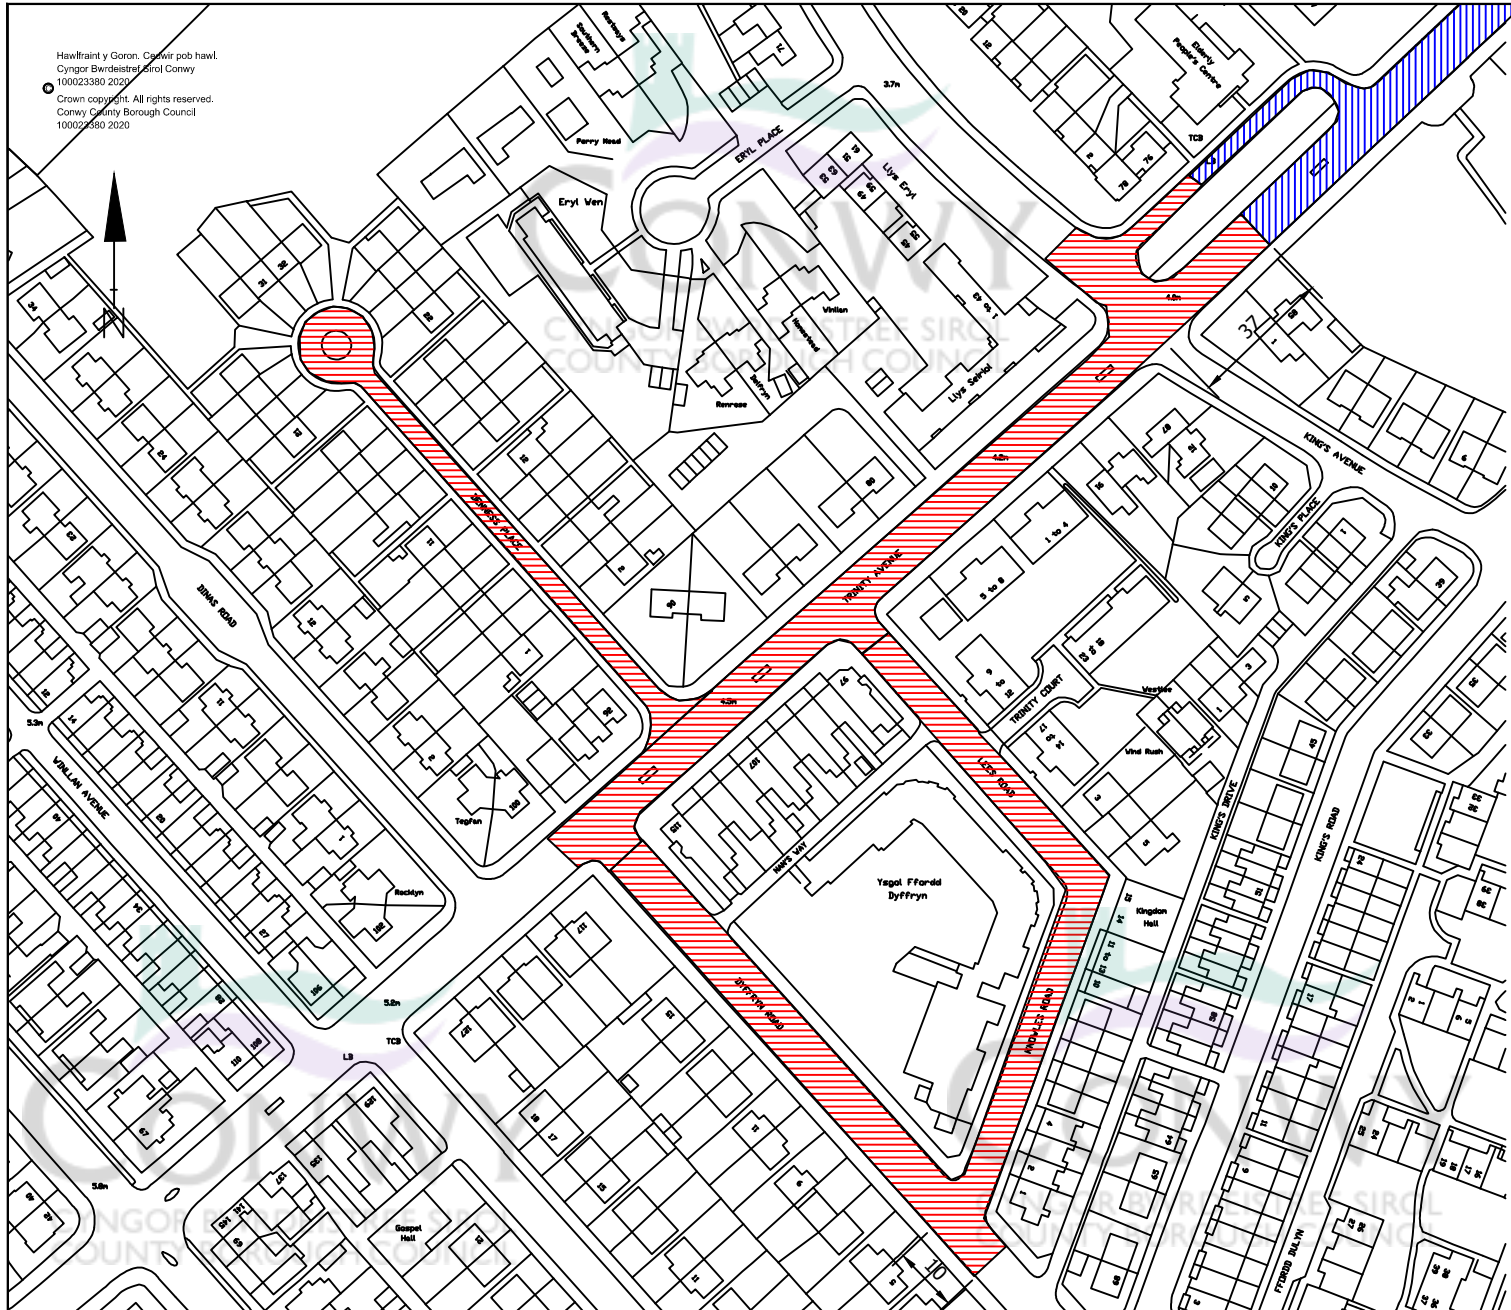

Allwedd / Key:

Cyfyngiad cyflymder 20mya arfaethedig
Proposed 20mph speed limit

Possible extension to existing

Ph/Rev	Details	Rev by	Chk by	Date
REVISIONS				

Adain / Section:
Yr Amgylchedd, Ffyrdd a Chyflusterau
Environment Roads and Facilities

Prosiect / Project:
Cyfyngiad cyflymder 20mya arfaethedig
Proposed 20mph speed limit
Ysgol Ffordd Dyffryn
Llandudno

Graddfa / Scale: NTS	Dyddiad / Date: 28/8/2020
Darluniwyd gan / Drawn by: JTG	Gwiriwyd gan / Checked by: JCS

Llun Rhif / Drawing No: **L/4/17/20/01**

Rev: