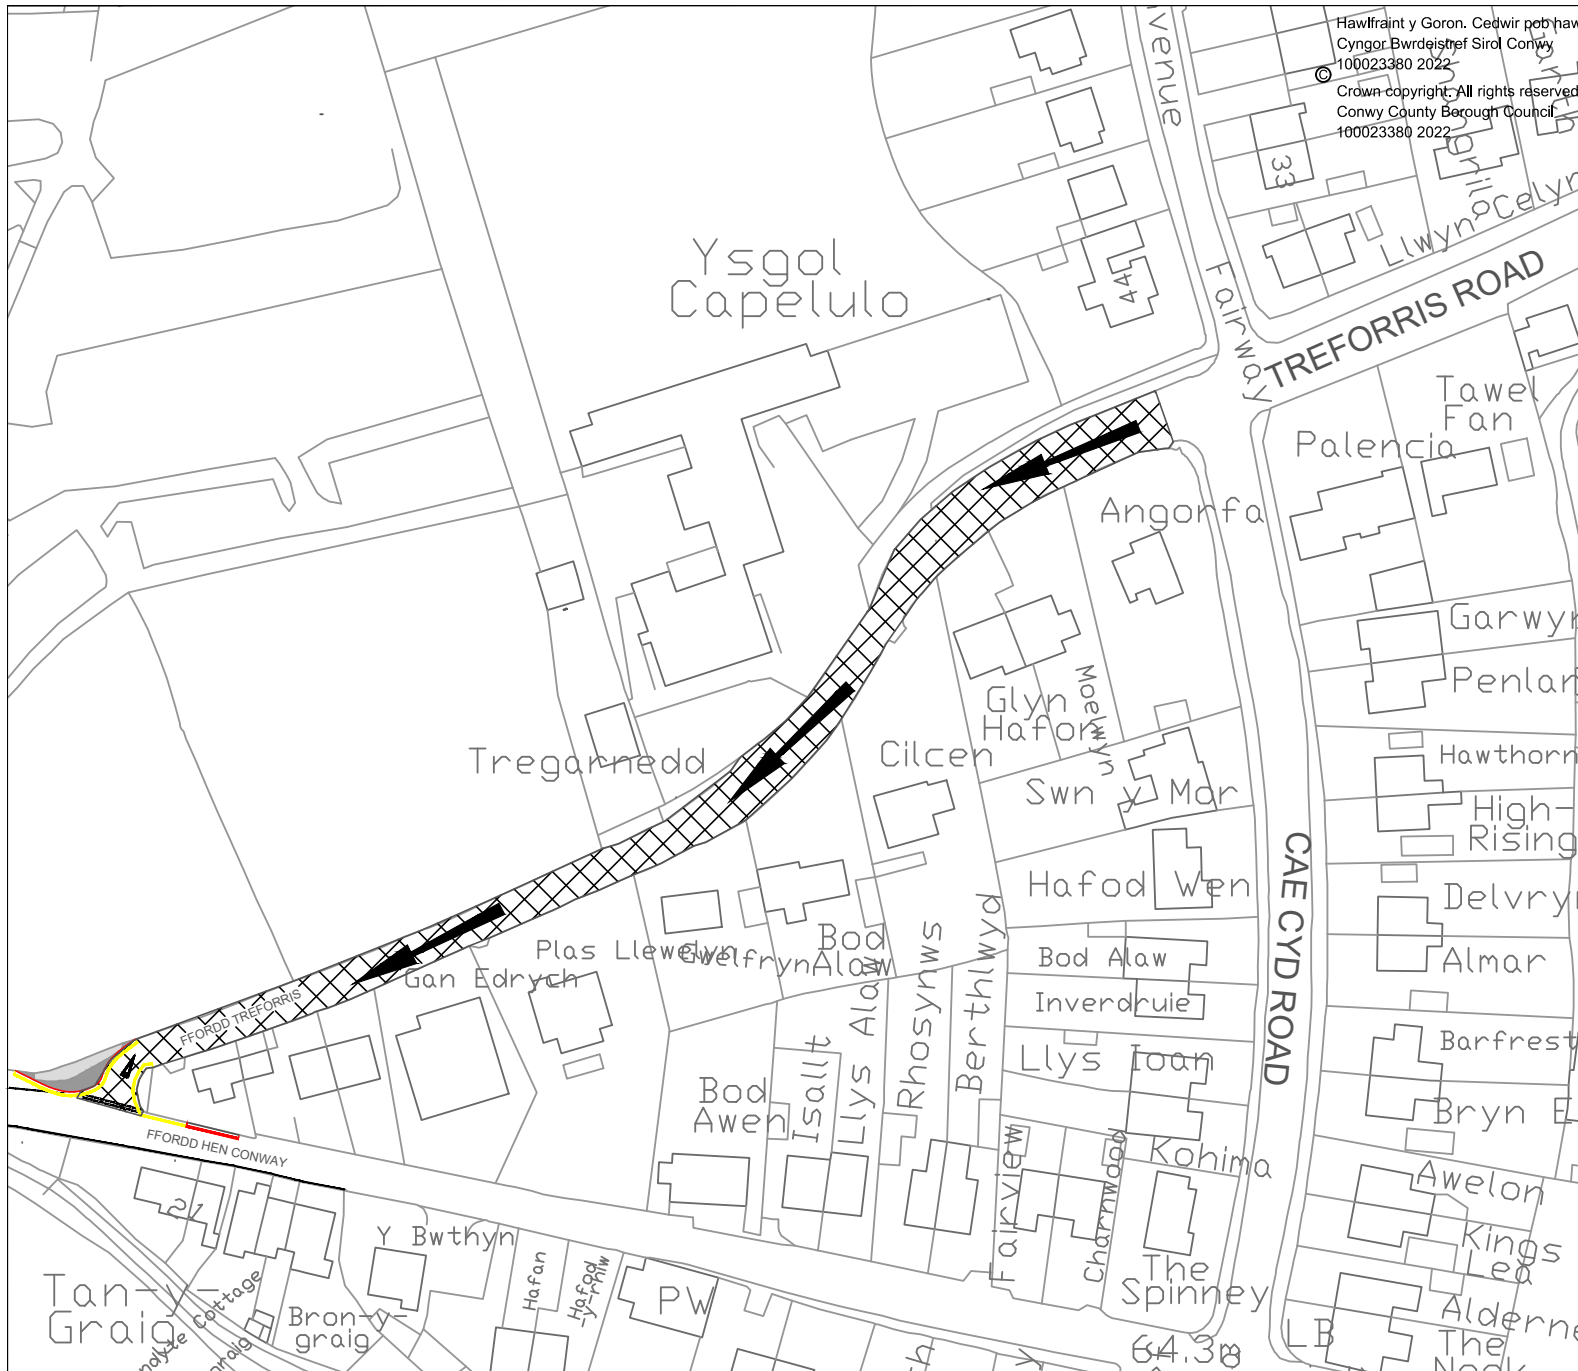

Hawlfraint y Goron. Cedwir pob hawl.
Cyngor Bwrdeistref Sirol Conwy
100023380 2022
Crown copyright. All rights reserved.
Conwy County Borough Council
100023380 2022

ALLWEDD / KEY

Un ffordd
One way

Ph/Rev	Details	Rev by	Chk by	Date
REVISIONS				

Geraint Edwards, BEng (Hons) CEng FICE
Pennaen Gwasanaeth
CYNGOR BWRDEISTREF SIROL CONWY
Yr Amgylchedd, Ffyrdd a Chylleusterau
Swyddfa'r Mochre
Ffordd Conwy
Mochre
LL29 9AB

Head of Service
CONWY COUNTY BOROUGH COUNCIL
Environment, Roads and Facilities
Machine Offices
Conwy Road
Mochre
LL29 9AB

Adain / Section:
Yr Amgylchedd, Ffyrdd a Chylleusterau
Environment Roads and Facilities

Proiect / Project:
Unffordd arfaethedig
Proposed One Way
Ffordd Treforris Road, Dwygyfylchi

Graddfa / Scale: NTS	Dyddiad / Date: 16/02/22

Darluniwyd gan / Drawn by: JCS	Gwiriwyd gan / Checked by:

Llun Rhif / Drawing No: L/1/29/22/01.1	Rev: