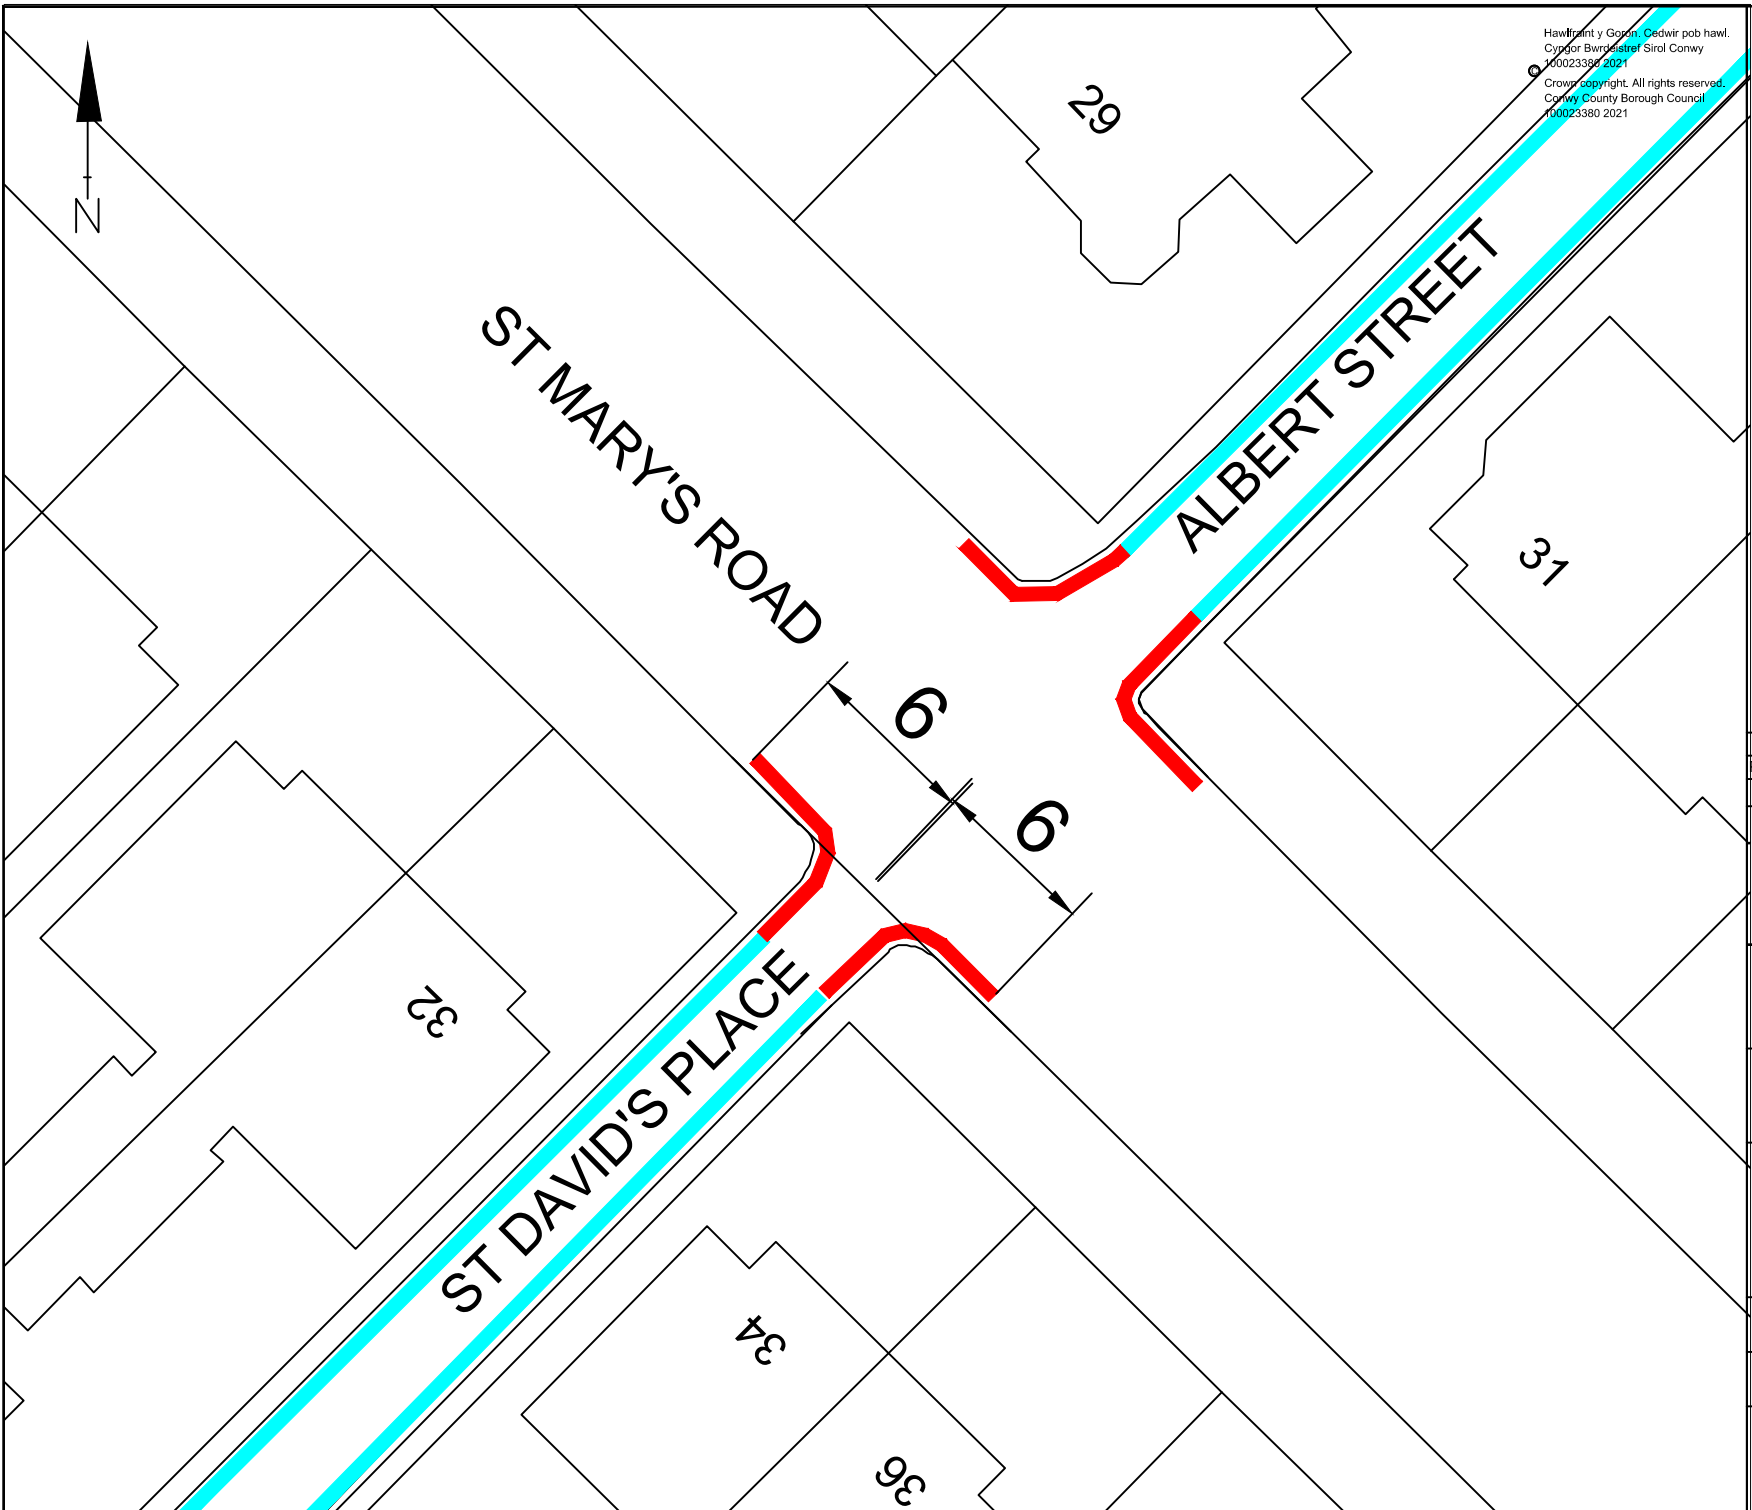

Hawlfraint y Gorn. Cedwir pob hawl.
Cyngor Bwrdeistref Sirol Conwy
160023380 2021
Crown copyright. All rights reserved.
Conwy County Borough Council
160023380 2021

Allwedd / Key:

Dim aros ar unrhyw adeg
No waiting at any time

**CYFNGIAD PRESENNOL
EXISTING RESTRICTIONS**

Dim aros 8am i 7pm
No waiting 8am to 7pm

Ph/Rev	Details	Rev by	Chk by	Date

REVISIONS

Geraint Edwards, BEng (Hons) CEng FICE

Pennaeth Gwasanaeth
CYNGOR BWRDEISTREF SIROL CONWY
Yr Amgylchedd, Ffyrdd a Chyfleusterau
PO Box 1
Conwy
LL30 9GN

Head of Service
CONWY COUNTY BOROUGH COUNCIL
Environment, Roads and Facilities
PO Box 1
Conwy
LL30 9GN

Adain / Section:
Yr Amgylchedd, Ffyrdd a Chyfleusterau
Environment Roads and Facilities

Prosiect / Project:
**Gwharddiadau aros
Waiting restrictions
St Mary's Road
Llandudno**

Graddfa / Scale: NTS	Dyddiad / Date: 12/05/22
Darluniwyd gan / Drawn by: JCS	Gwiriwyd gan / Checked by: JTG

Llun Rhif / Drawing No: **L/1/17/22/19** Rev: