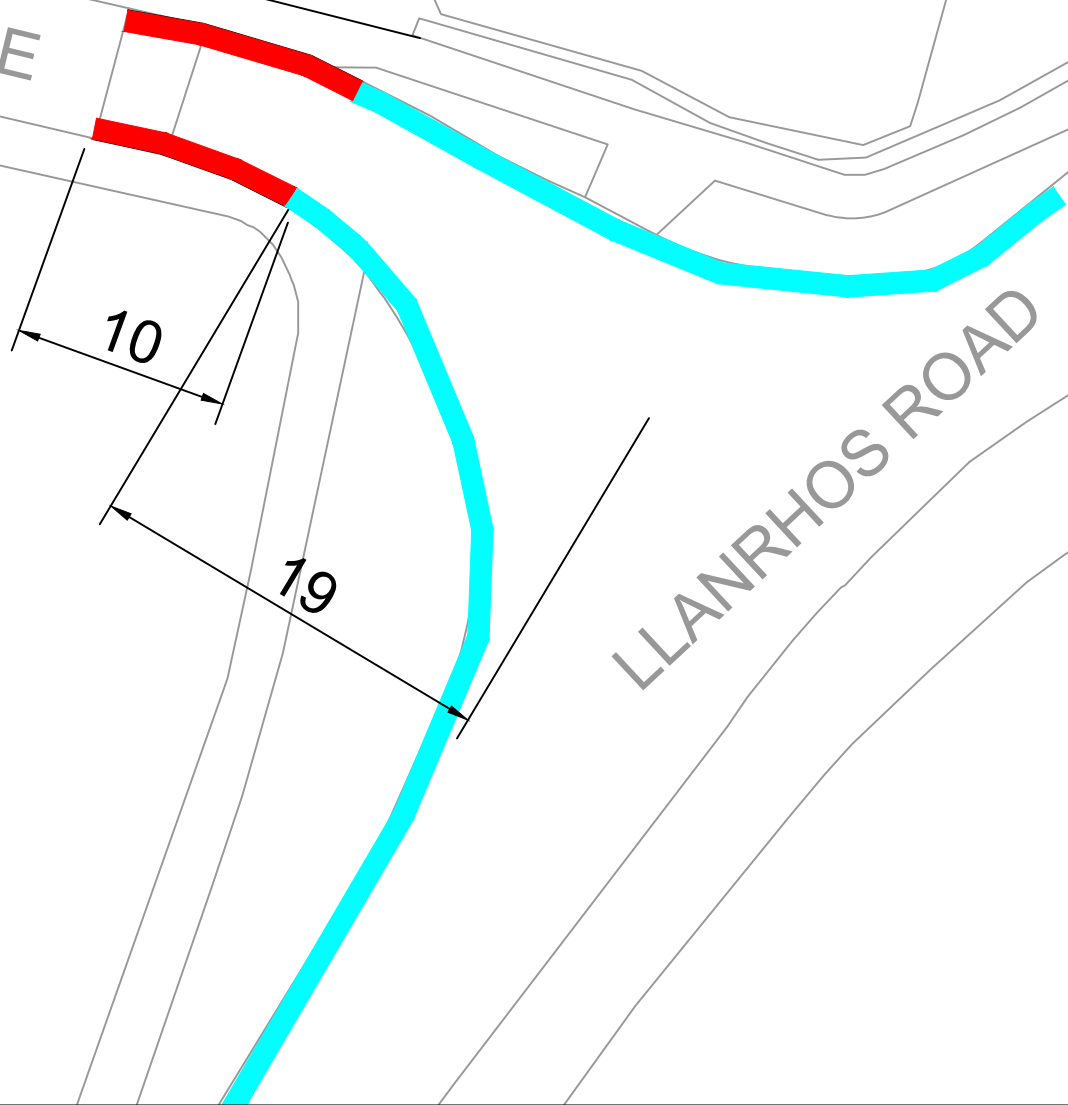

Hawffraint y Goron. Cedwir pob hawl.  
 Cyngor Bwrdeistref Sirol Conwy  
 100023380 2021  
 Crown copyright. All rights reserved.  
 Conwy County Borough Council  
 100023380 2021

DERWEN LANE

LLANRHOS ROAD

Llun Rhif / Drawing No:  
**L/1/17/22/20**

Rev: