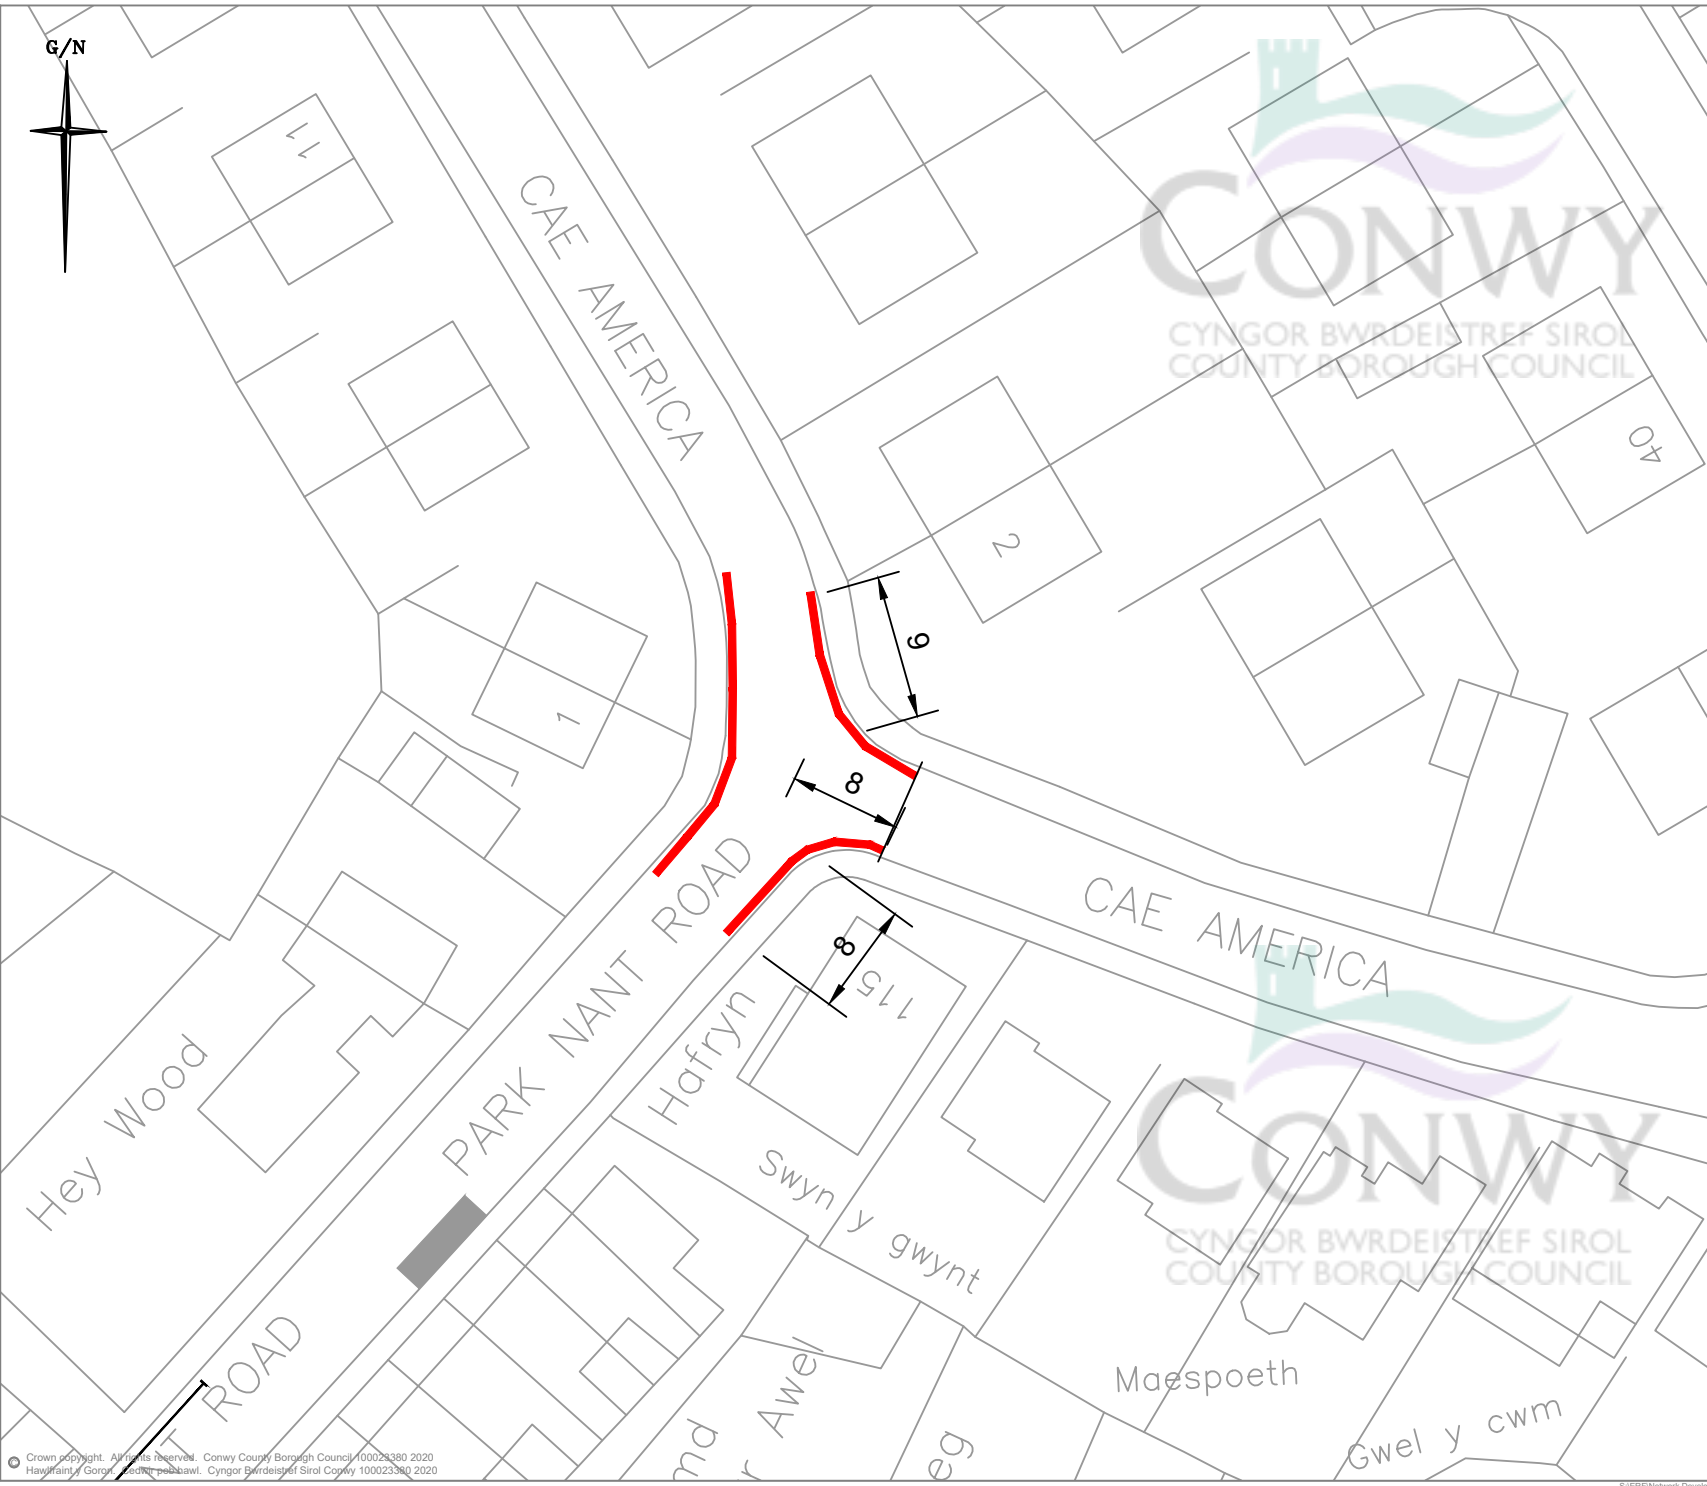

G/N

CYFUNGIAD PRESENNOL
EXISTING RESTRICTIONS

Anabl
Disabled

CYFUNGIAD ARFAETHDIG
PROPOSED RESTRICTIONS

Dim aros ar unrhyw adeg
No waiting at any time

GERAINT EDWARDS, B.ENG (HONS) C.ENG FICE

Project:

Drawing Title:
**Gwarddiadau aros arfaethedig
Proposed waiting restrictions
NANT PARK ROAD/ CAE AMERICA
LLANFAIRFECHAN**

Scale:	NTS	Date:	03/08/2021

Drawn by:	WAR	Checked by:	JCS

Drawing No:	L/1/18/20/03	Rev: