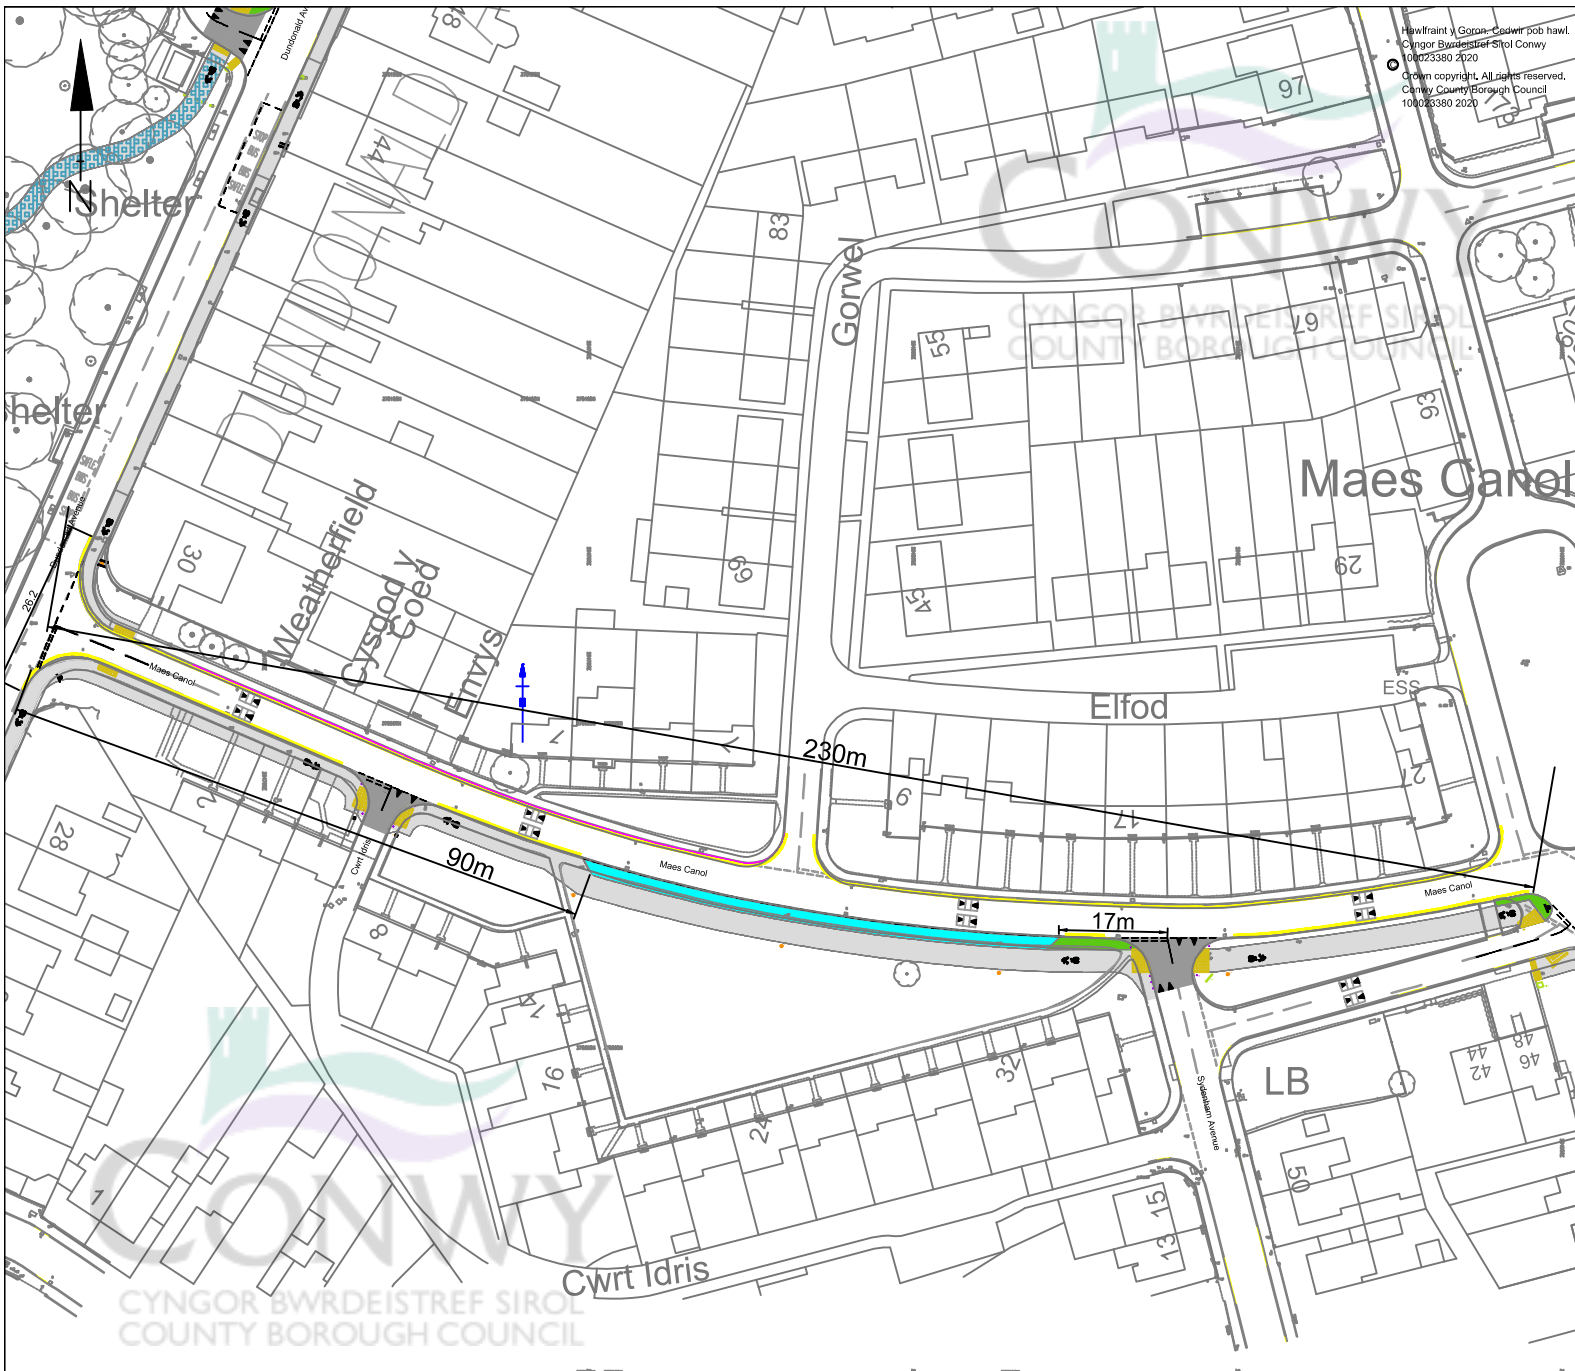

Allwedd / Key:				
Ph/Rev	Details	Rev by	Chk by	Date
REVISIONS				
  CYNGOR BWRDEISTREF SIROL COUNTY BOROUGH COUNCIL Geraint Edwards, BEng (Hons) CEng FICE				
Pennaeth Gwasanaeth CYNGOR BWRDEISTREF SIROL CONWY Yr Amgylchedd, Ffyrdd a Chyllusterau Swyddfa'r Meistr Ffordd Conwy Mochre LL28 5AB		Head of Service CONWY COUNTY BOROUGH COUNCIL Environment, Roads and Facilities Machine Office Conwy Road Mochre LL28 5AB		
Adain / Section: Yr Amgylchedd, Ffyrdd a Chyllusterau Environment Roads and Facilities				
Prosiect / Project: Llwybr Rhannu Gogledd Orllewin Abergele Maes Canol Proposed TRO's and Traffic Calming Abergele				
Graddfa / Scale: NTS		Dyddiad / Date: 19/05/2021		
Darluniwyd gan / Drawn by: JR		Gwirwyd gan / Checked by: JCS		
Llun Rhif / Drawing No: L/1/01/21/02				Rev:

CYNGOR BWRDEISTREF SIROL
COUNTY BOROUGH COUNCIL