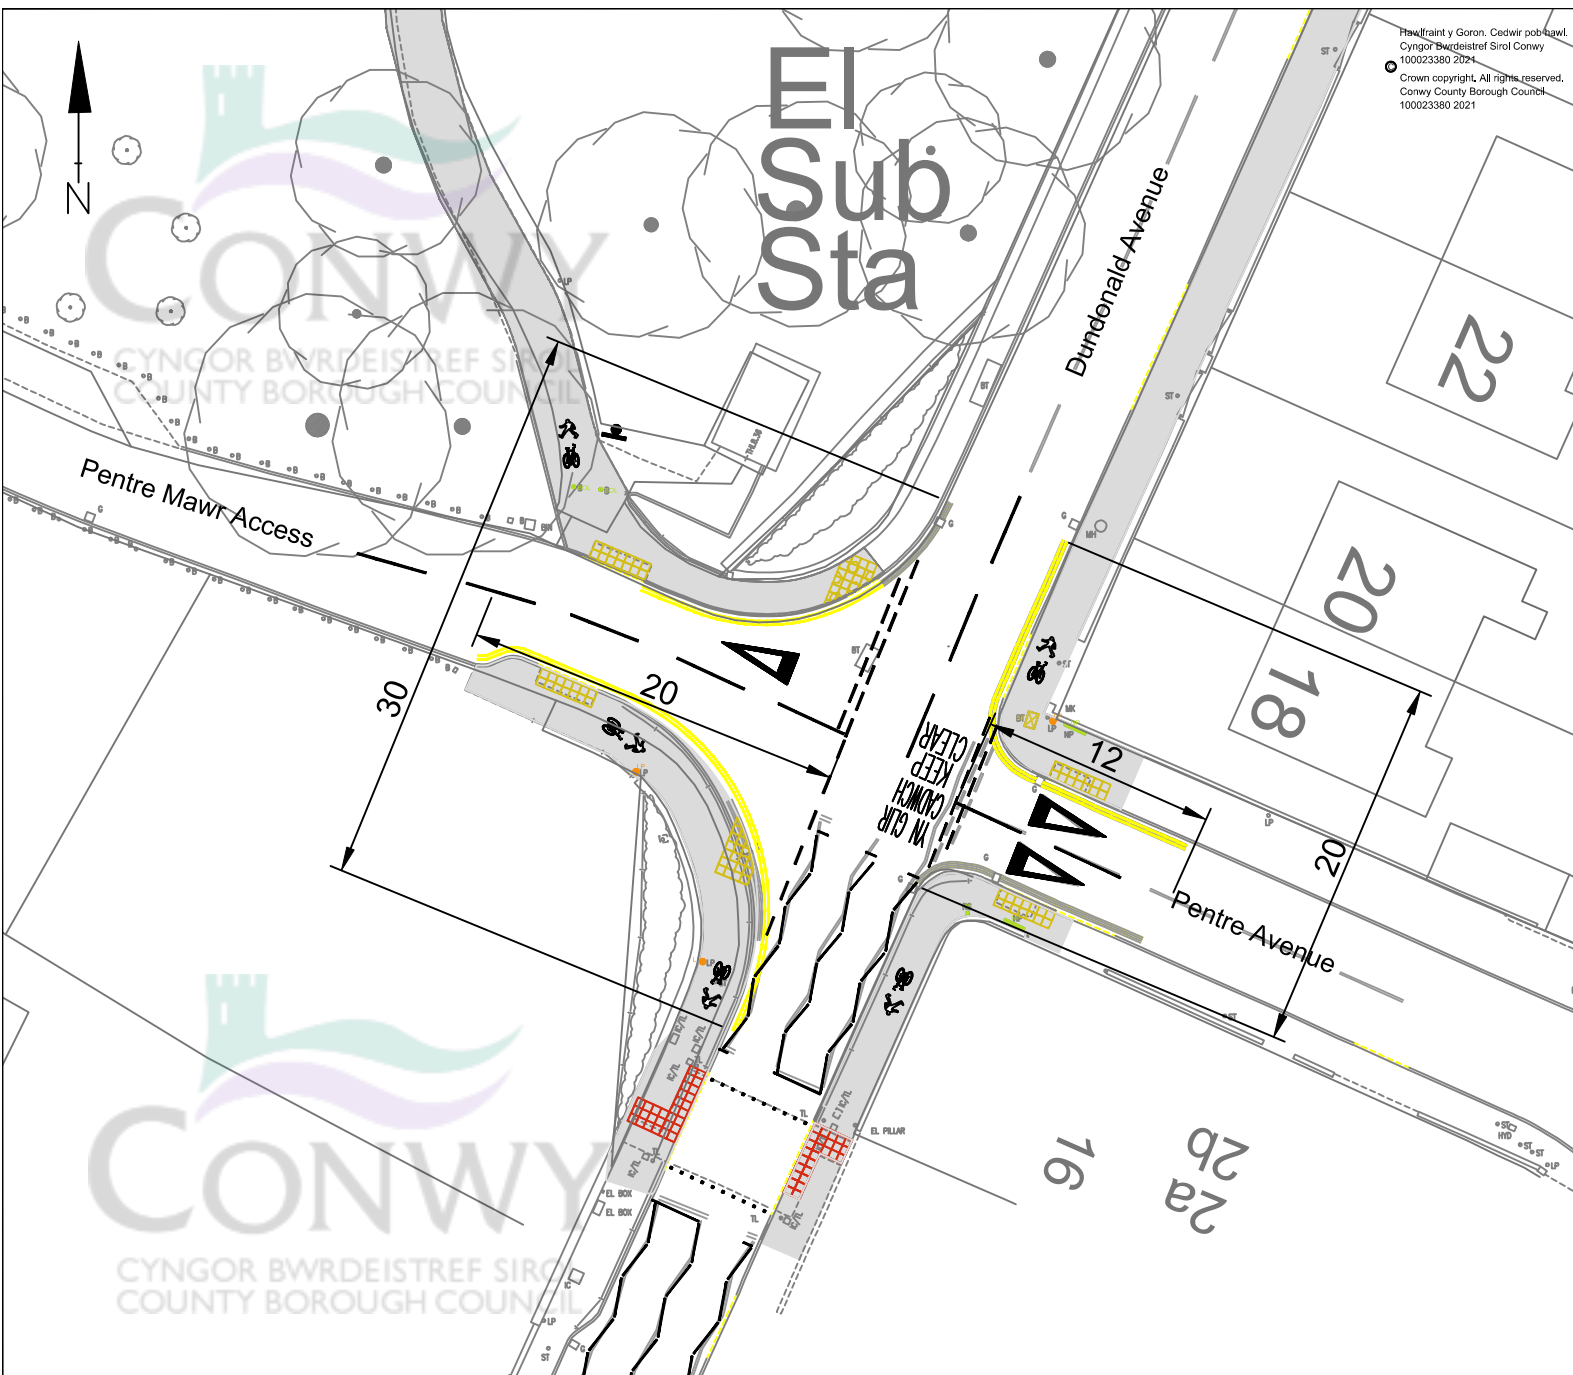

Allwedd / Key:				
Ph/Rev	Details	Rev by	Chk by	Date
REVISIONS				
  CYNGOR BWRDEISTREF SIROL COUNTY BOROUGH COUNCIL Geraint Edwards, BEng (Hons) CEng FICE				
Pennaeth Gwasanaeth CYNGOR BWRDEISTREF SIROL CONWY Yr Amgylchedd, Ffyrdd a Chylleusterau Environment, Roads and Facilities Conwy Road Machynlleth LL28 5AB		Head of Service CONWY COUNTY BOROUGH COUNCIL Environment, Roads and Facilities Machynlleth Office Conwy Road Machynlleth LL28 5AB		
Adain / Section: Yr Amgylchedd, Ffyrdd a Chylleusterau Environment Roads and Facilities				
Prosiect / Project: Llwybr Rhannu Gogledd Orllewin Abergele Pentre Mawr Dundonald Ave Proposed TRO's and Traffic Calming Abergele				
Graddfa / Scale: NTS		Dyddiad / Date: 19/05/2021		
Darluniwyd gan / Drawn by: JR		Gwiriwyd gan / Checked by: JCS		
Llun Rhif / Drawing No: L/1/01/21/01				Rev: