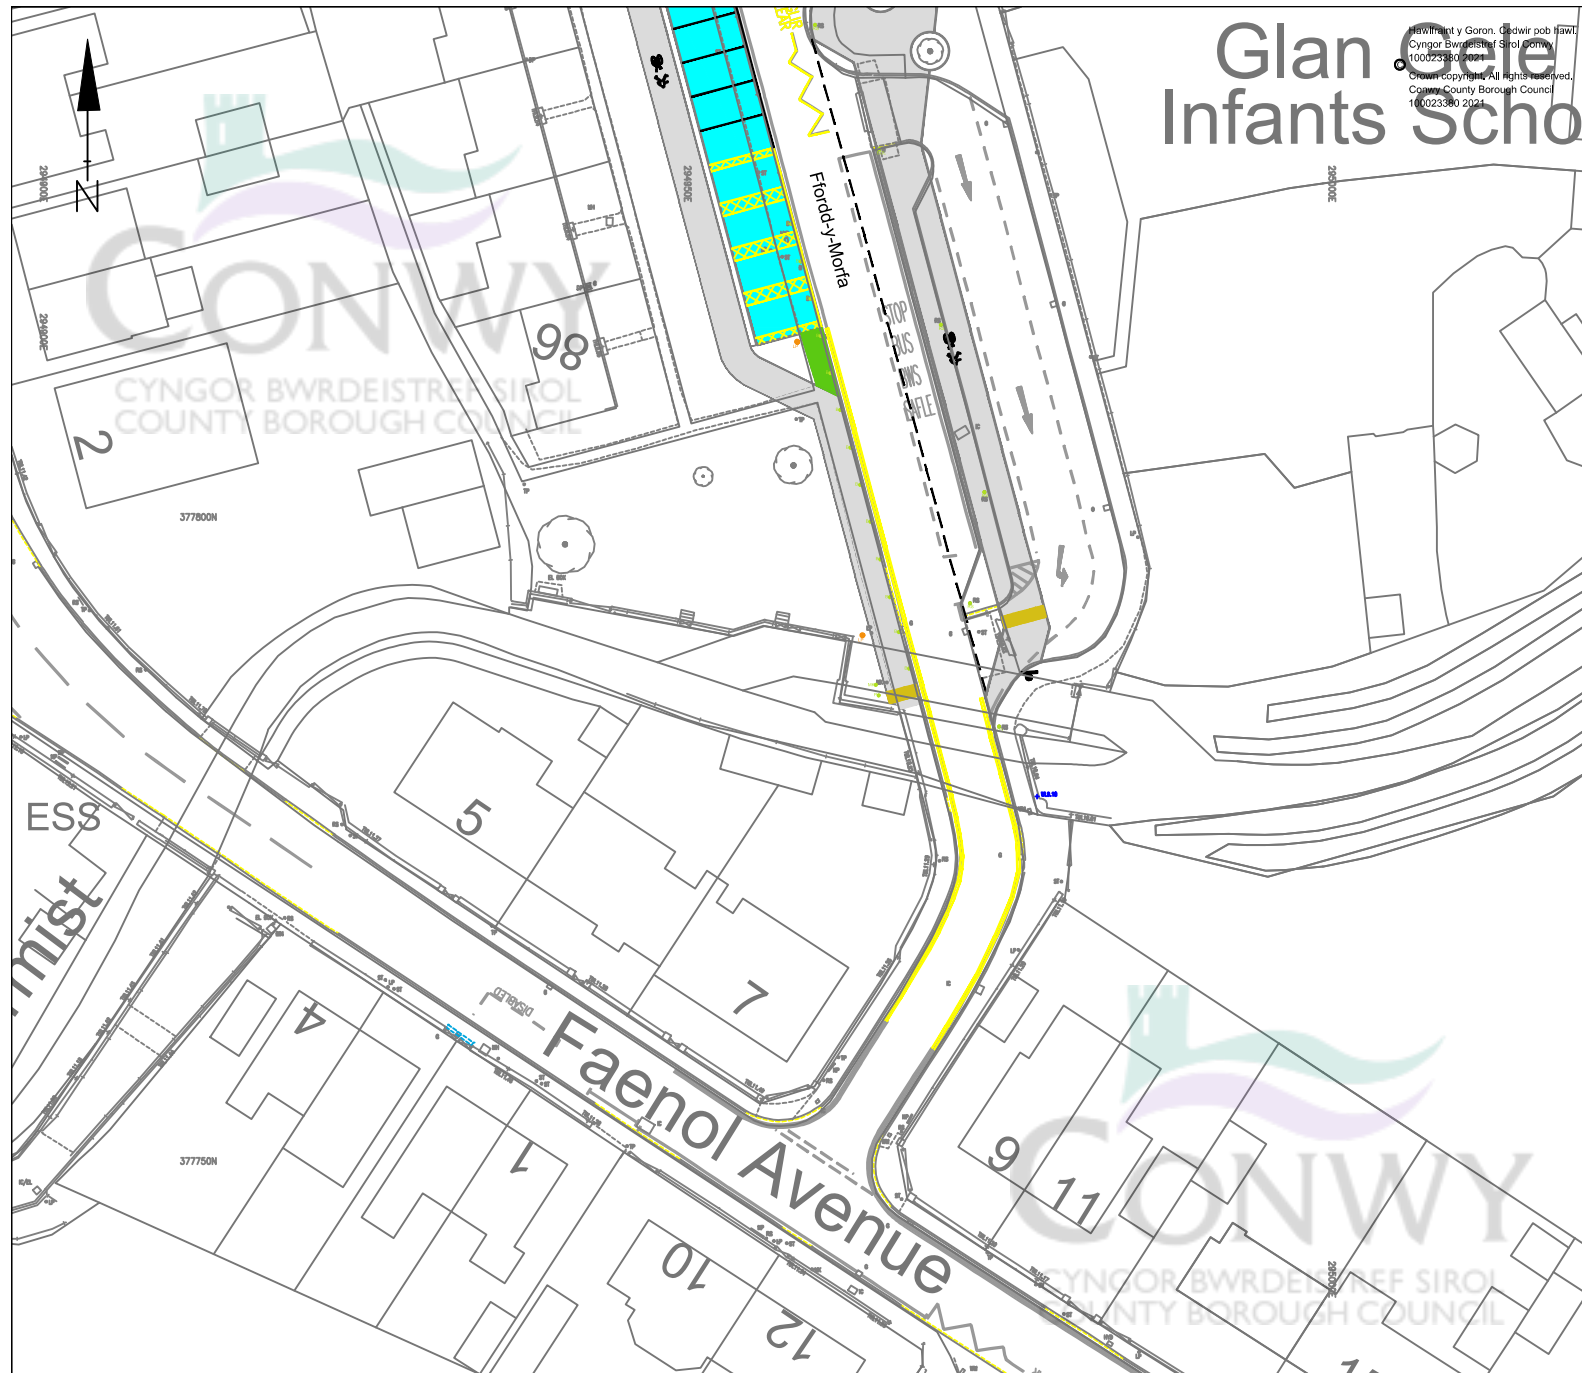

Glan Goleb Infants School

Allwedd / Key:				
Ph/Rev	Details	Rev by	Chk by	Date
REVISIONS				
  Geraint Edwards, BEng (Hons) CEng FICE				
Pennaeth Gwasanaeth CYNGOR BWRDEISTREF SIROL CONWY Yr Amgylchedd, Ffyrdd a Chytleusterau Swyddfa'r Mochin Ffordd Conwy Mochin LL28 5AB		Head of Service CONWY COUNTY BOROUGH COUNCIL Environment, Roads and Facilities Machine Office Conwy Road Mochin LL28 5AB		
Adain / Section: Yr Amgylchedd, Ffyrdd a Chytleusterau Environment Roads and Facilities				
Prosiect / Project: Llwybr Rhannu Gogledd Orllewin Abergele Ffordd Y Morfa Proposed TRO's and Traffic Calming Abergele				
Graddfa / Scale: NTS		Dyddiad / Date: 19/05/2021		
Darlunwyd gan / Drawn by: JR		Gwirwyd gan / Checked by: JCS		
Llun Rhif / Drawing No: L/1/01/21/05				Rev: