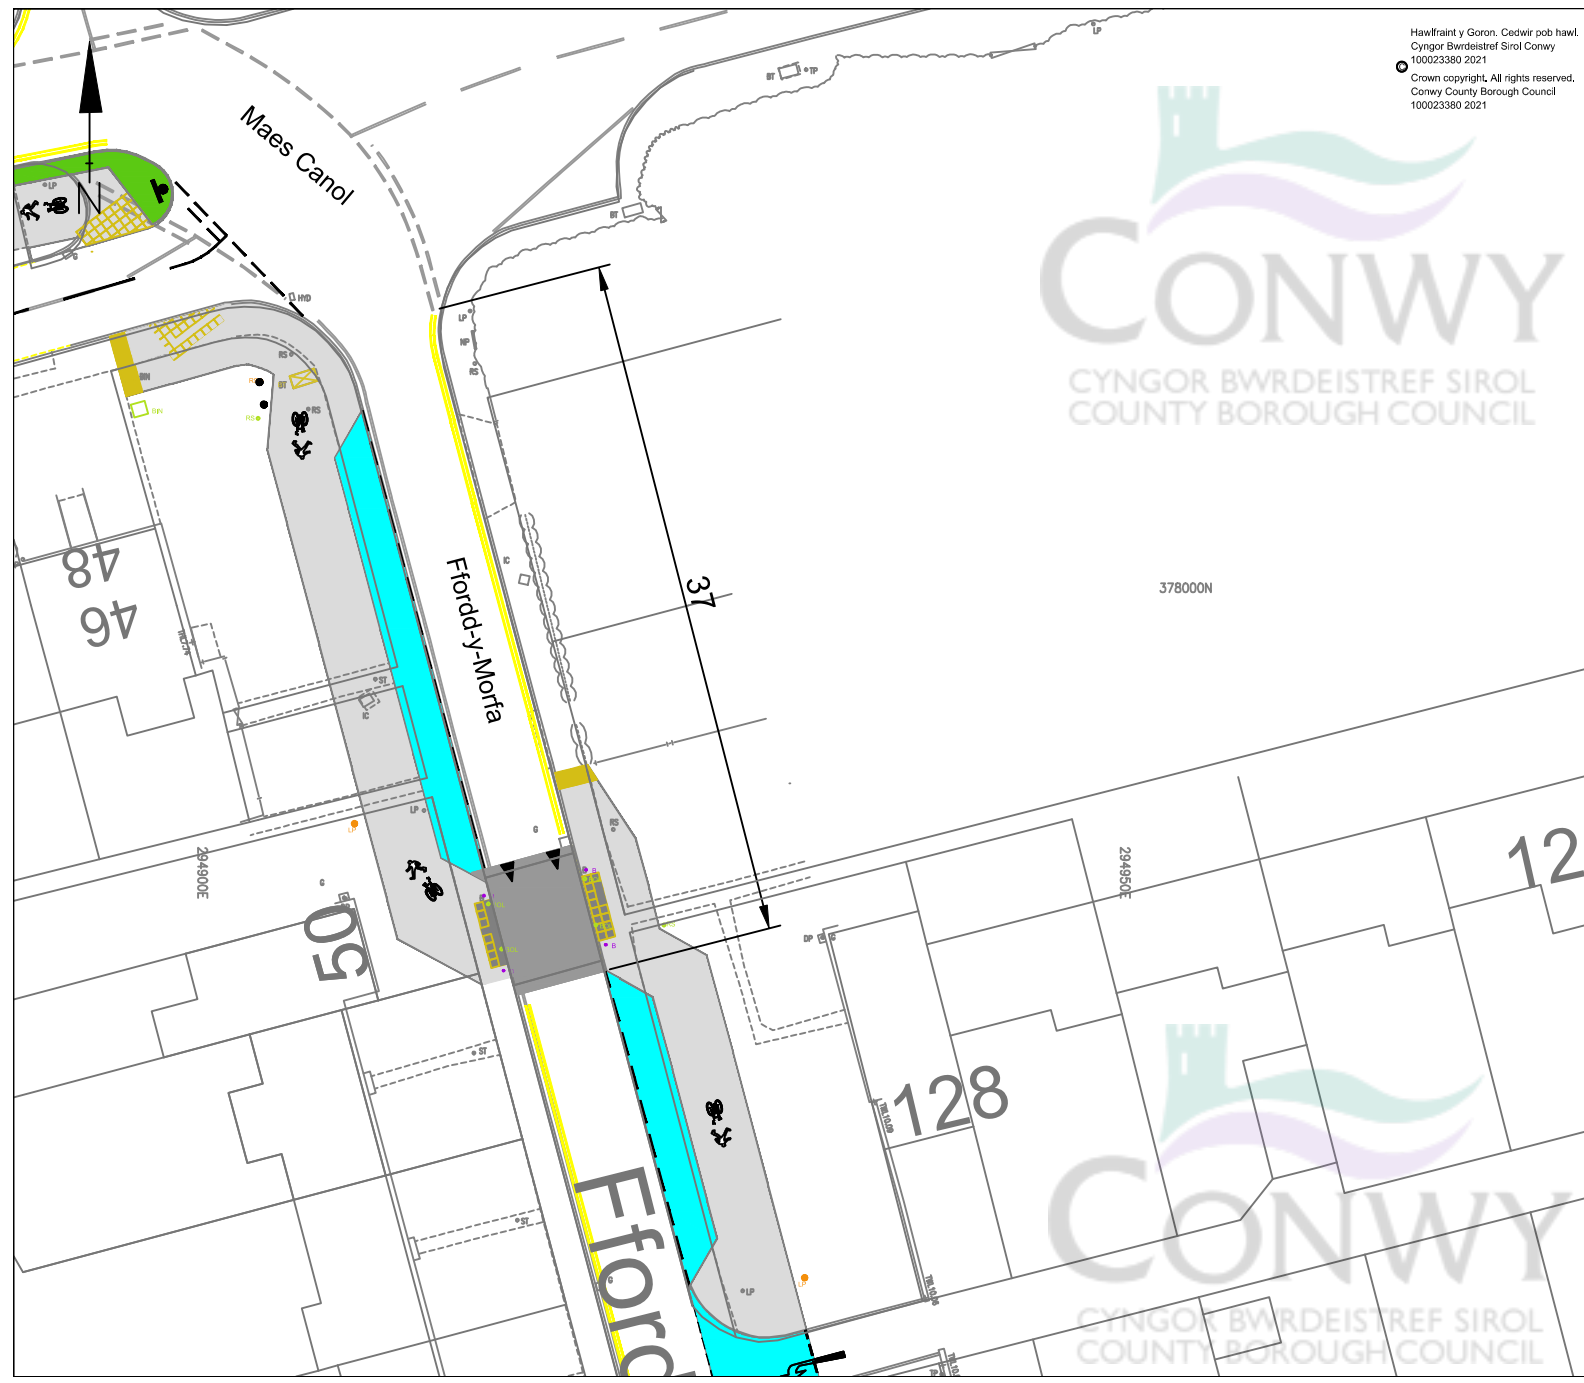

378000N

Allwedd / Key:

Ph/Rev	Details	Rev by	Chk by	Date
REVISIONS