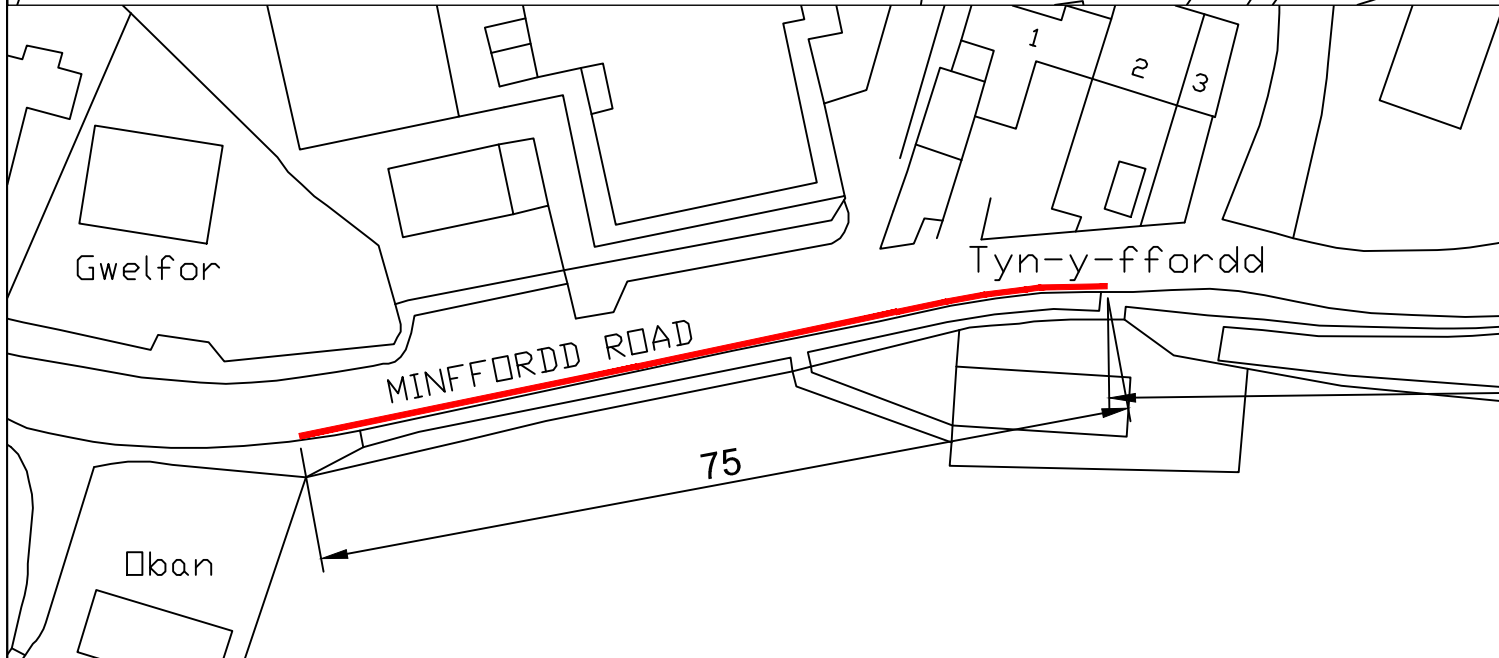

Ph/Rev	Details	Rev by	Chk by	Date
REVISIONS				
  CYNGOR BWRDEISTREF SIROL COUNTY BOROUGH COUNCIL Geraint Edwards, BEng (Hons) CEng FICE				
Pennaeth Gwasanaeth CYNGOR BWRDEISTREF SIROL, CONWY Yr Amgylchedd, Ffyrdd a Chyfleusterau Strategaidd a Machod Ffordd Conwy Machod LL28 5AB		Heol of Service CONWY COUNTY BOROUGH COUNCIL Environment, Roads and Facilities Machine Office Conwy Road Machod LL28 5AB		
Adain / Section: Yr Amgylchedd, Ffyrdd a Chyfleusterau Environment Roads and Facilities				
Prosiect / Project: Gwarddiadau aros arfaethedig Proposed waiting restrictions Minffordd Road Llanddulas				
Graddfa / Scale: NTS		Dyddiad / Date: 26/3/2019		
Darluniwyd gan / Drawn by: WAR		Gwirwyd gan / Checked by: WAR		
Llun Rhif / Drawing No: L/1/16/20/02				Rev: