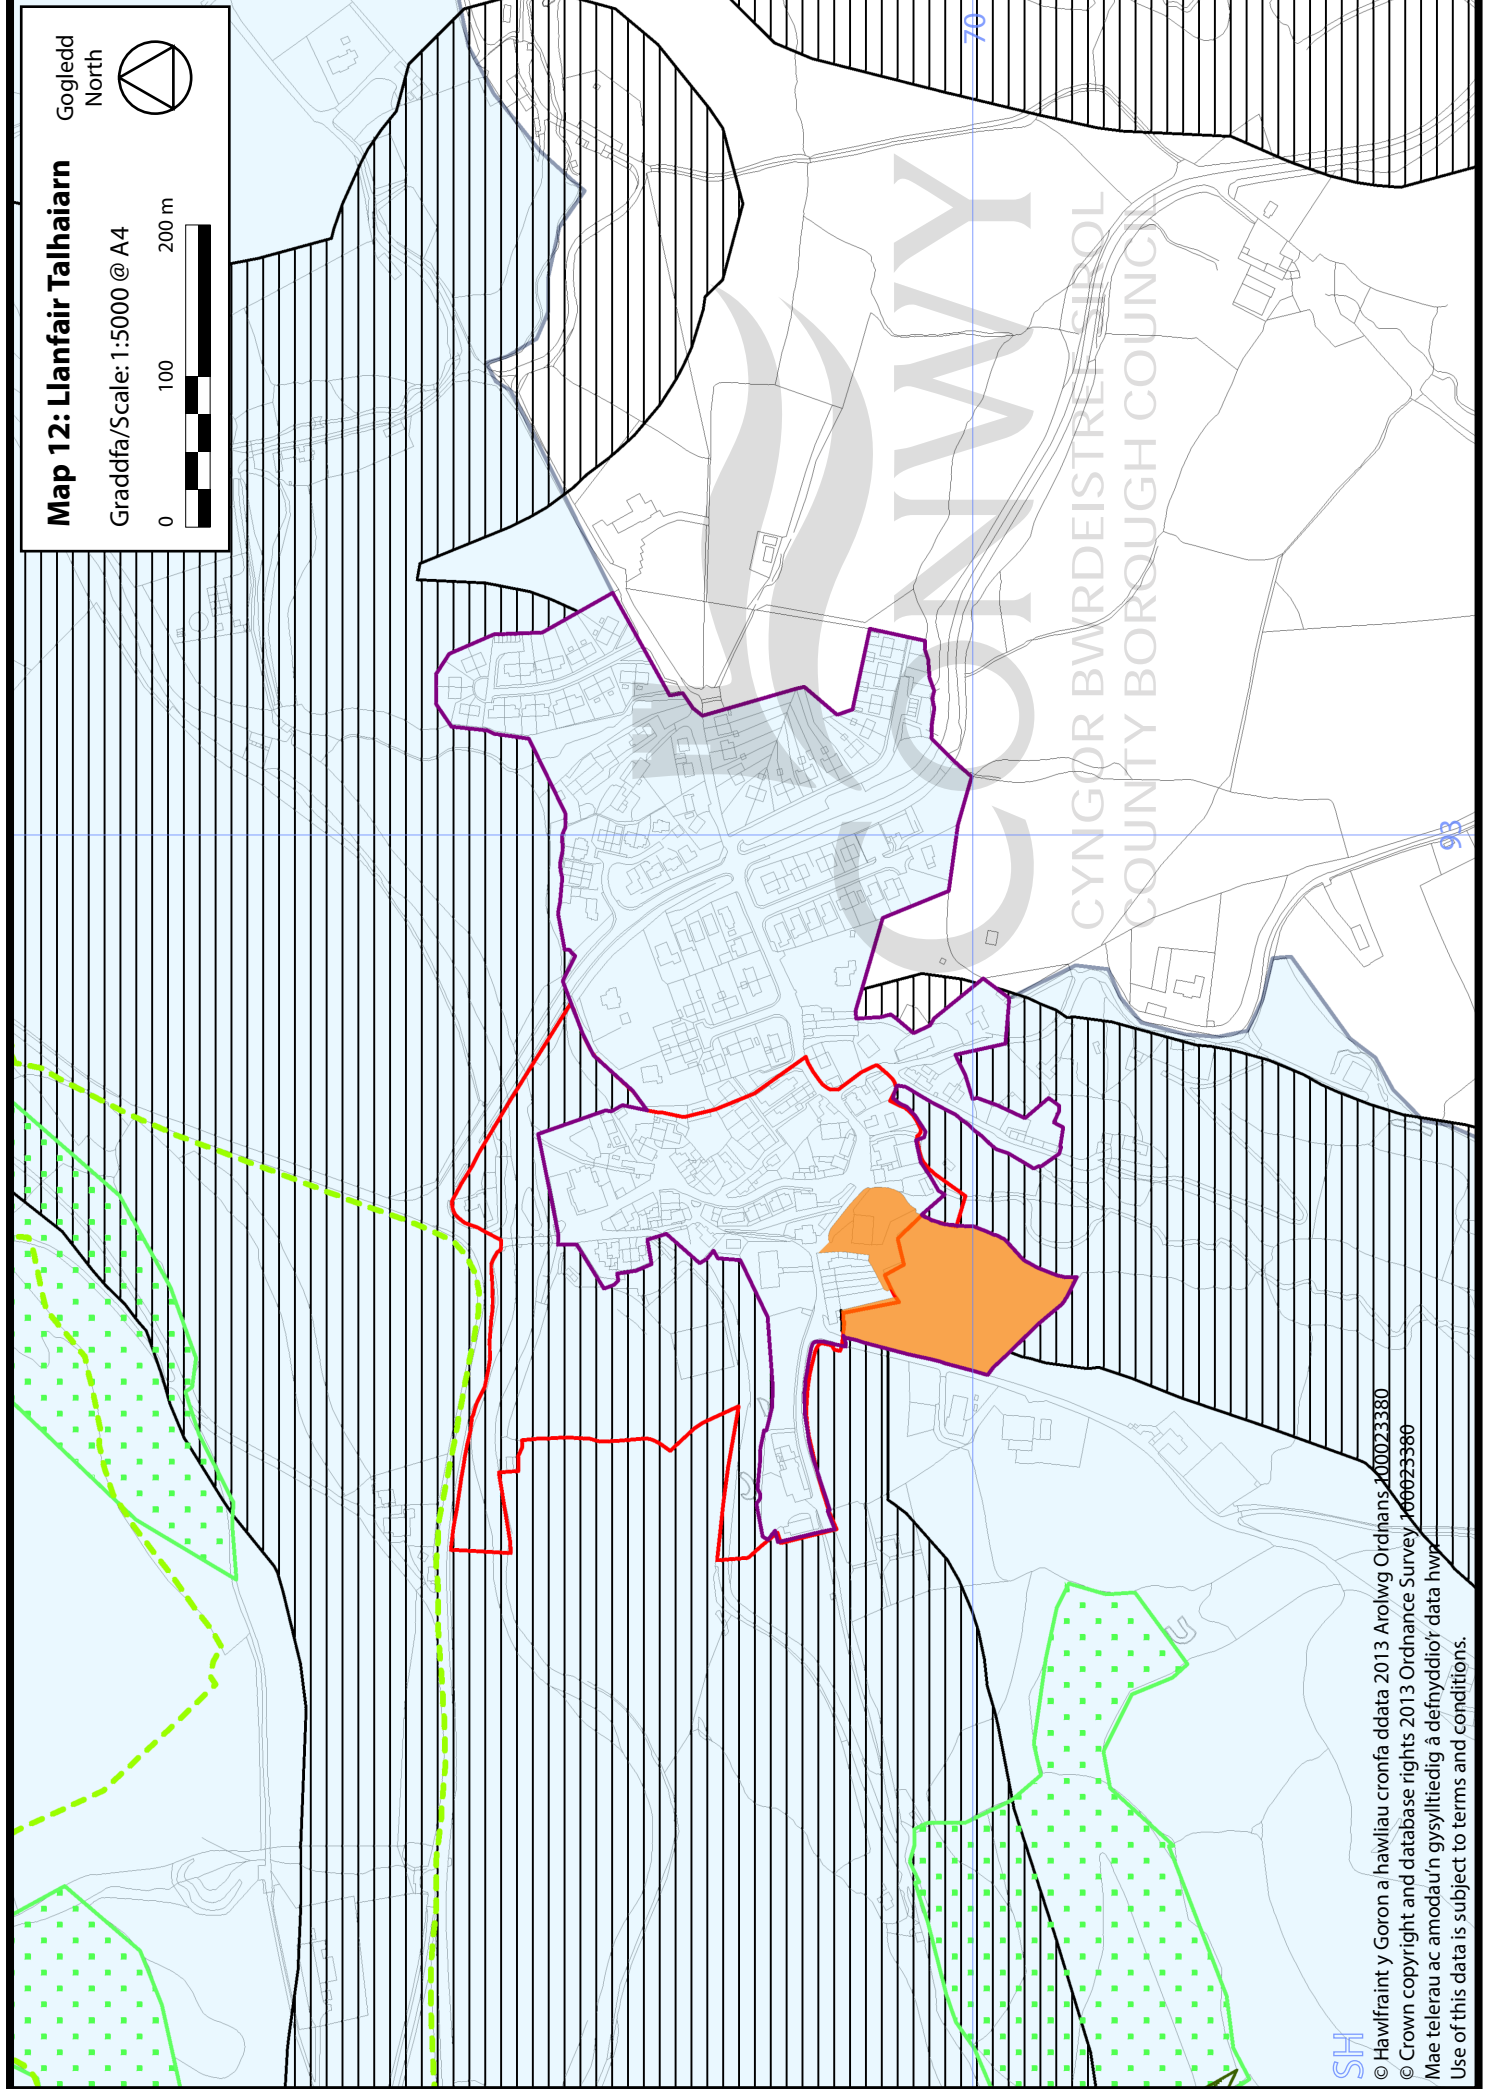

Gogledd
North

Map 12: Llanfair Talhaiarn

Graddfa/Scale: 1:5000 @ A4

0 100 200 m

CYNGOR BWRDEISTRELSIOL
COUNTY BOROUGH COUNCIL

© Hawffrwynt y Goron a hawliau cronfa ddata 2013 Arolwg Ordnans 200023380

© Crown copyright and database rights 2013 Ordnance Survey 100023380

Mae telerau ac amodau'n gysylltiedig â defnyddio'r data hwn

Use of this data is subject to terms and conditions.