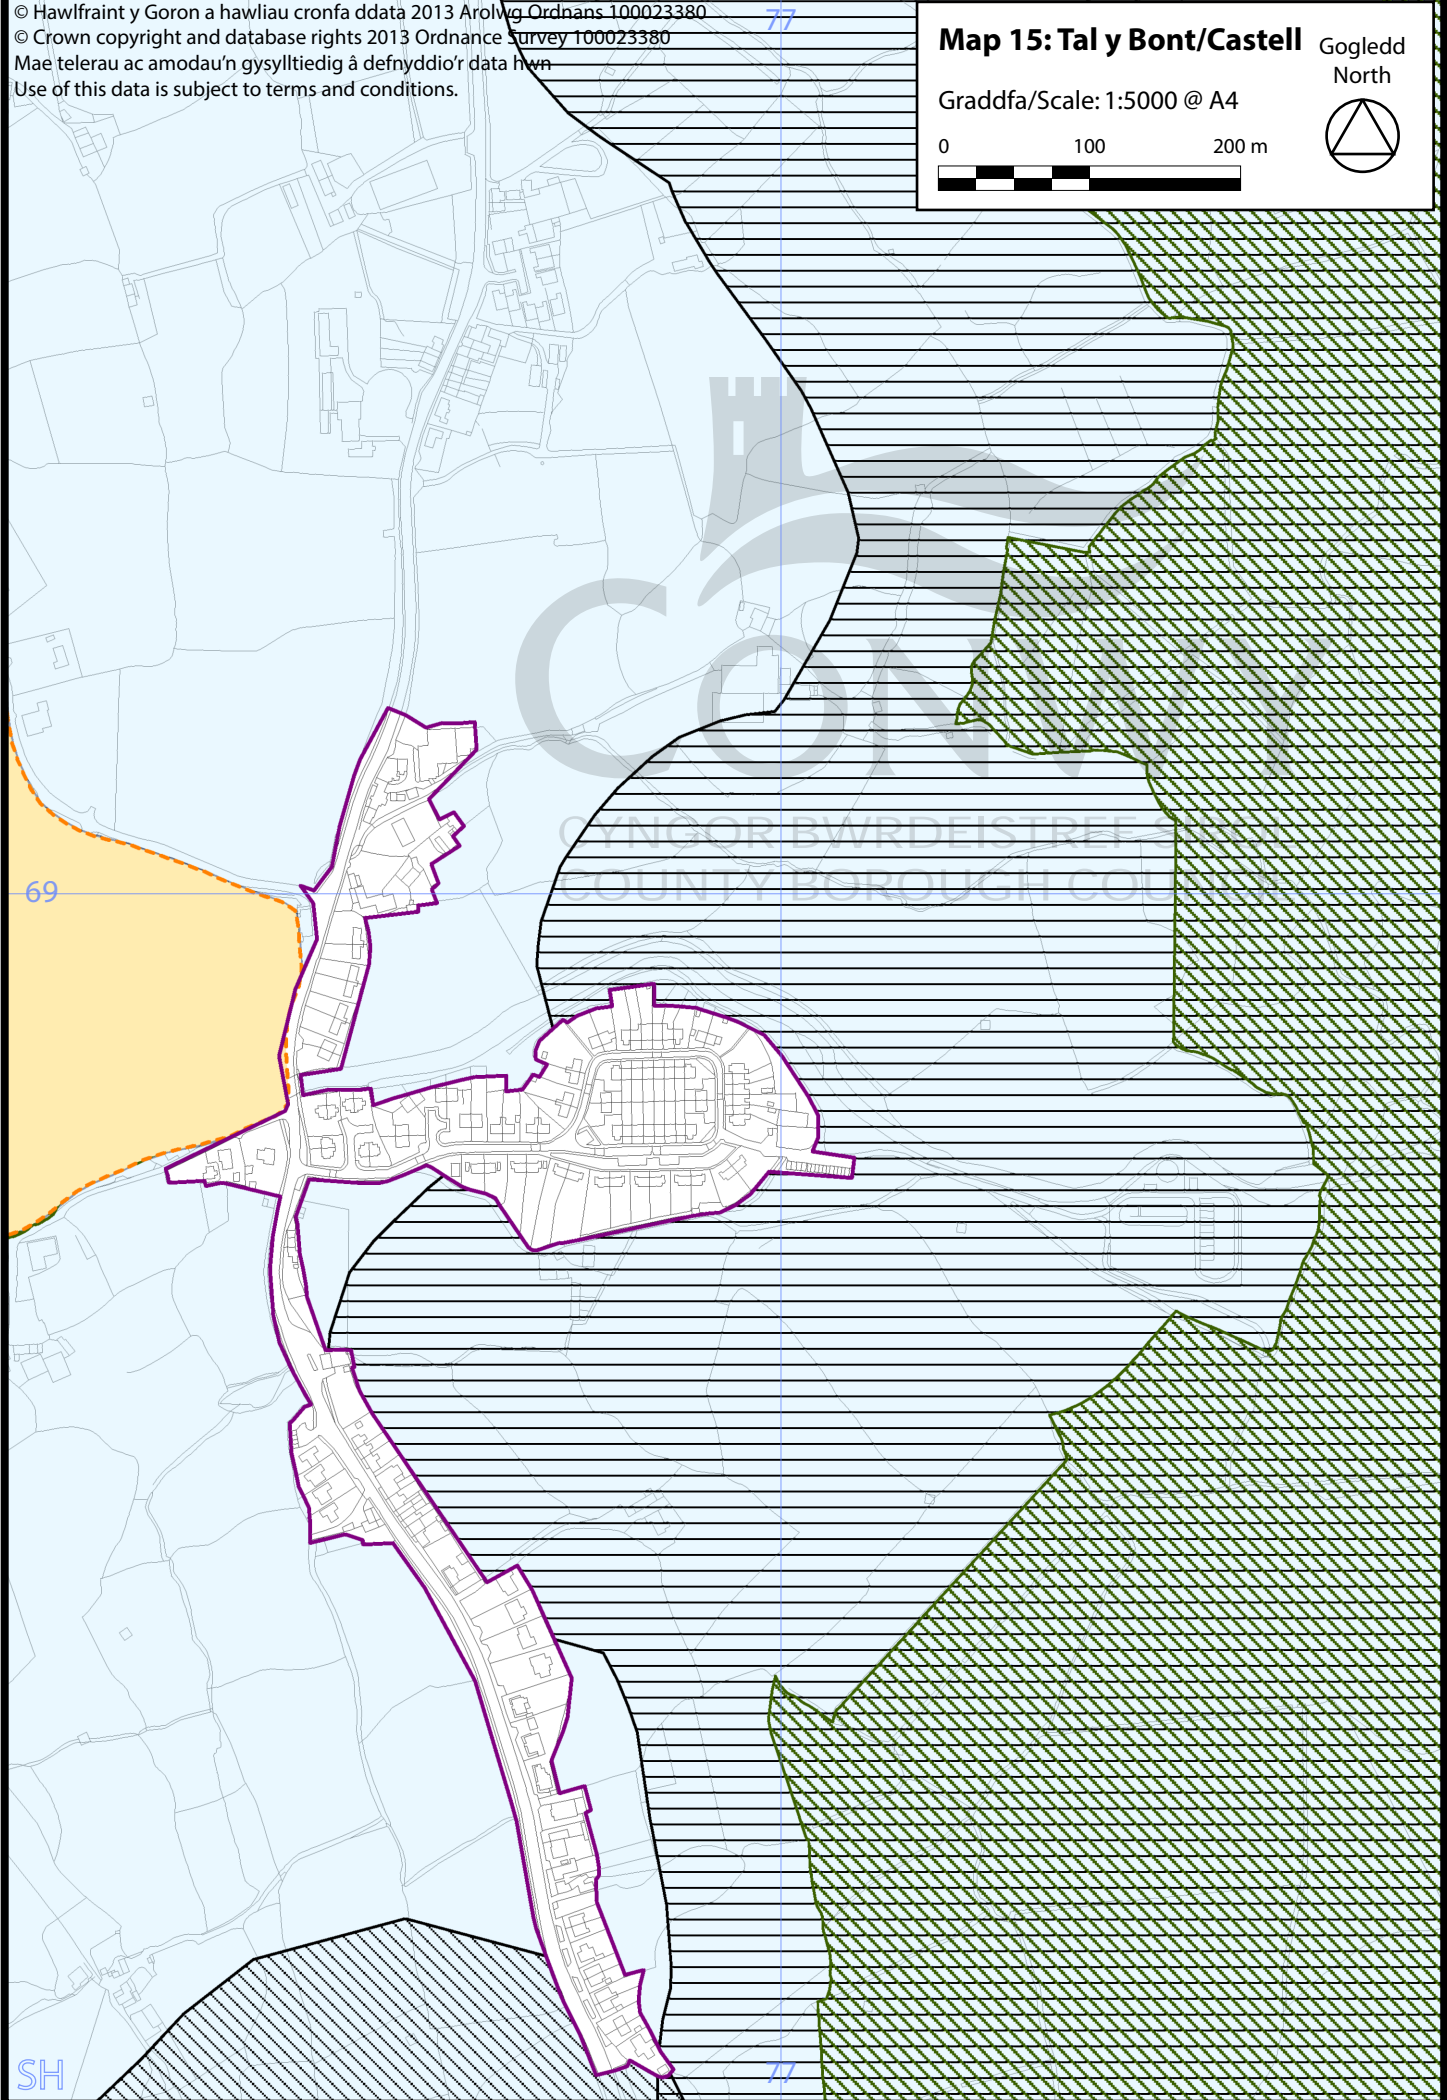

© Hawlfraint y Goron a hawliau cronfa ddata 2013 Arolwg Ordnans 100023380
© Crown copyright and database rights 2013 Ordnance Survey 100023380
Mae telerau ac amodau'n gysylltiedig â defnyddio'r data hwn
Use of this data is subject to terms and conditions.

77

Map 15: Tal y Bont/Castell

Gogledd
North

Graddfa/Scale: 1:5000 @ A4

0 100 200 m

69

SH

77