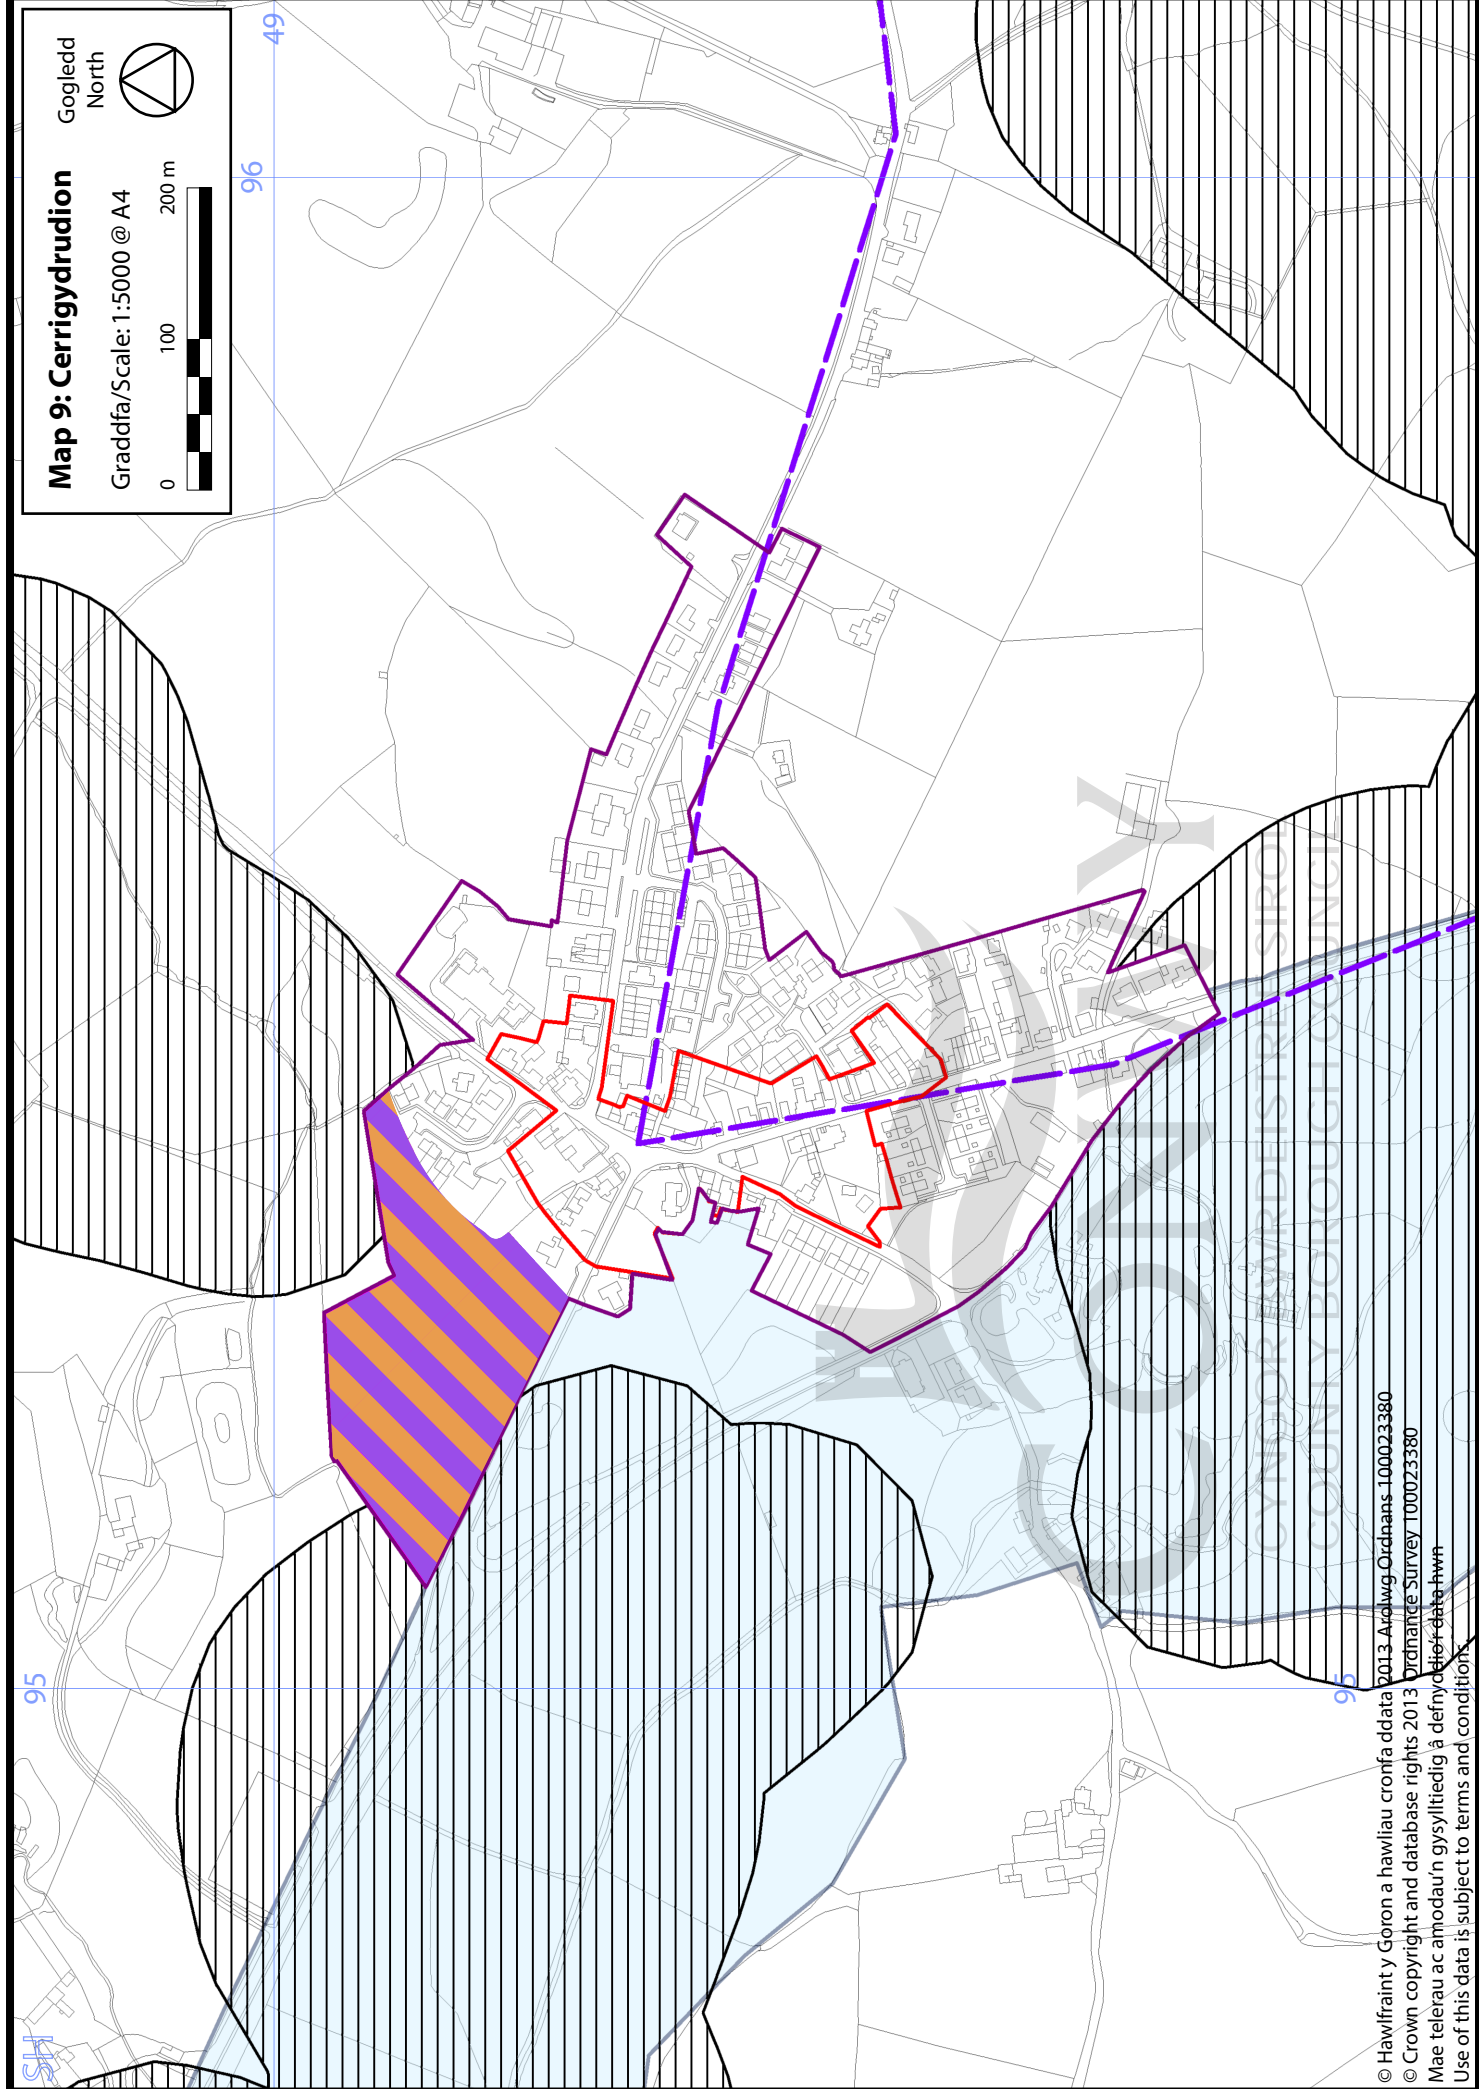

Map 9: Cerrigydrudion

Gogledd North

Graddfa/Scale: 1:5000 @ A4

© Hawlfraint y Goron a hawliau cronfa ddata 2013. Ardalgw. Ordnans. 100023380
 © Crown copyright and database rights 2013. Ordnance Survey 100023380
 Mae telerau ac amodau'n gysylltiedig â defnyddio'r data hwn
 Use of this data is subject to terms and conditions.