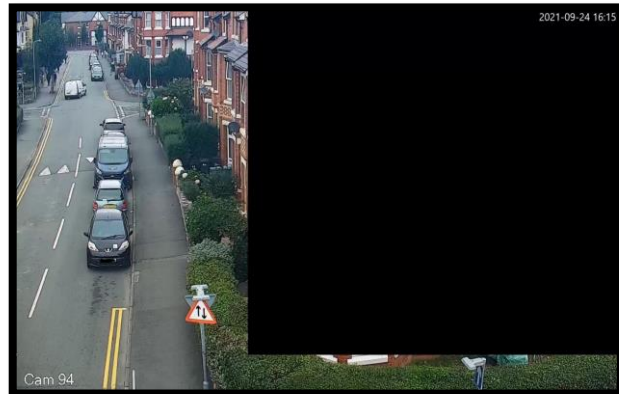

Dear Resident

TEMPORARY CCTV CAMERAS – GLYN WARD/Glyn Estate

Proposed location is Maes Y Glyn looking down over children's play area.

We are writing to inform you that Conwy County Borough Council are considering the installation of a Temporary Public Space CCTV Camera at a location near you as shown below; Maes Y Glyn.

Figure 1; Google image with proposed location

Figure 2; Actual privacy zone on current camera Greenfield Rd

The installation of these cameras is being funded from a 'Safer Streets Fund' which forms part of the government's concerted action to tackle crime. [Safer Streets Fund to tackle burglary and theft - GOV.UK \(www.gov.uk\)](https://www.gov.uk).

As your home falls within the area of a proposed camera we are giving you the opportunity to feed in your views please. We wish to reassure you that any windows of property directly adjacent to a CCTV camera will be screened by using privacy zones (black squares as in example above) making it impossible for any operator to breach your privacy. [Conwy County Borough Council Full Privacy Notice](#)