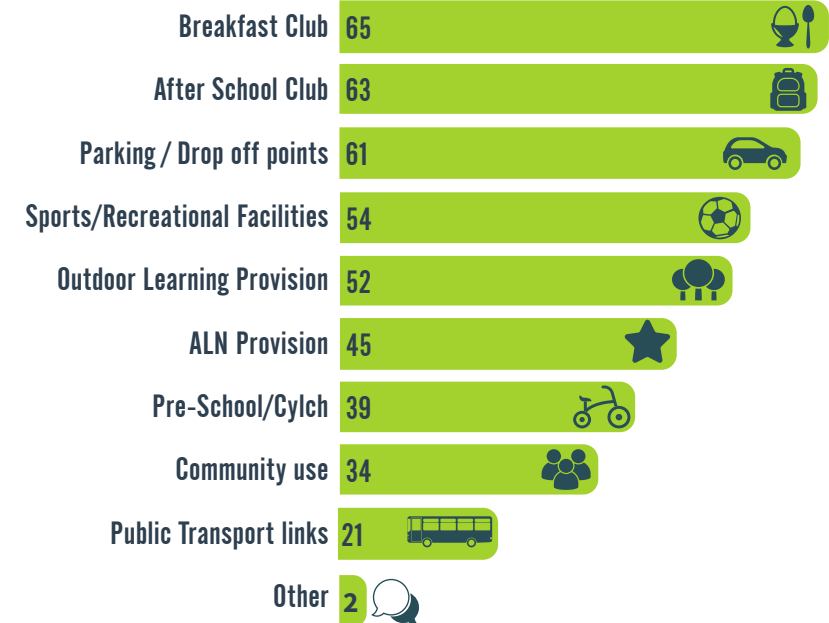

21st Century Schools Engagement results

Llanddulas

Do you think building improvement is required?

What school are you linked with?

Ysgol Llanddulas	75
Ysgol Bryn Elian	13
Other School	1

Who took part?

How far away from the current school sites would you be willing to travel to any new school?

Postcode of respondents

What would you like to see?

What 'additional' services are important to you in a school?

Do you think that building improvement is required at your current school?

Some responses:

More ICT more sports equipment longer after school club

More space to thrive, bigger rooms, outdoor experiences, safe environment, outdoor facilities promoting positive play and learning.

There is a great plot of land across from the school that would be ideal for building a bigger school. The current school is so small and has inadequate space to house essentials e.g computer room. The parking situation at present is dangerous, the new building would create more space to park.