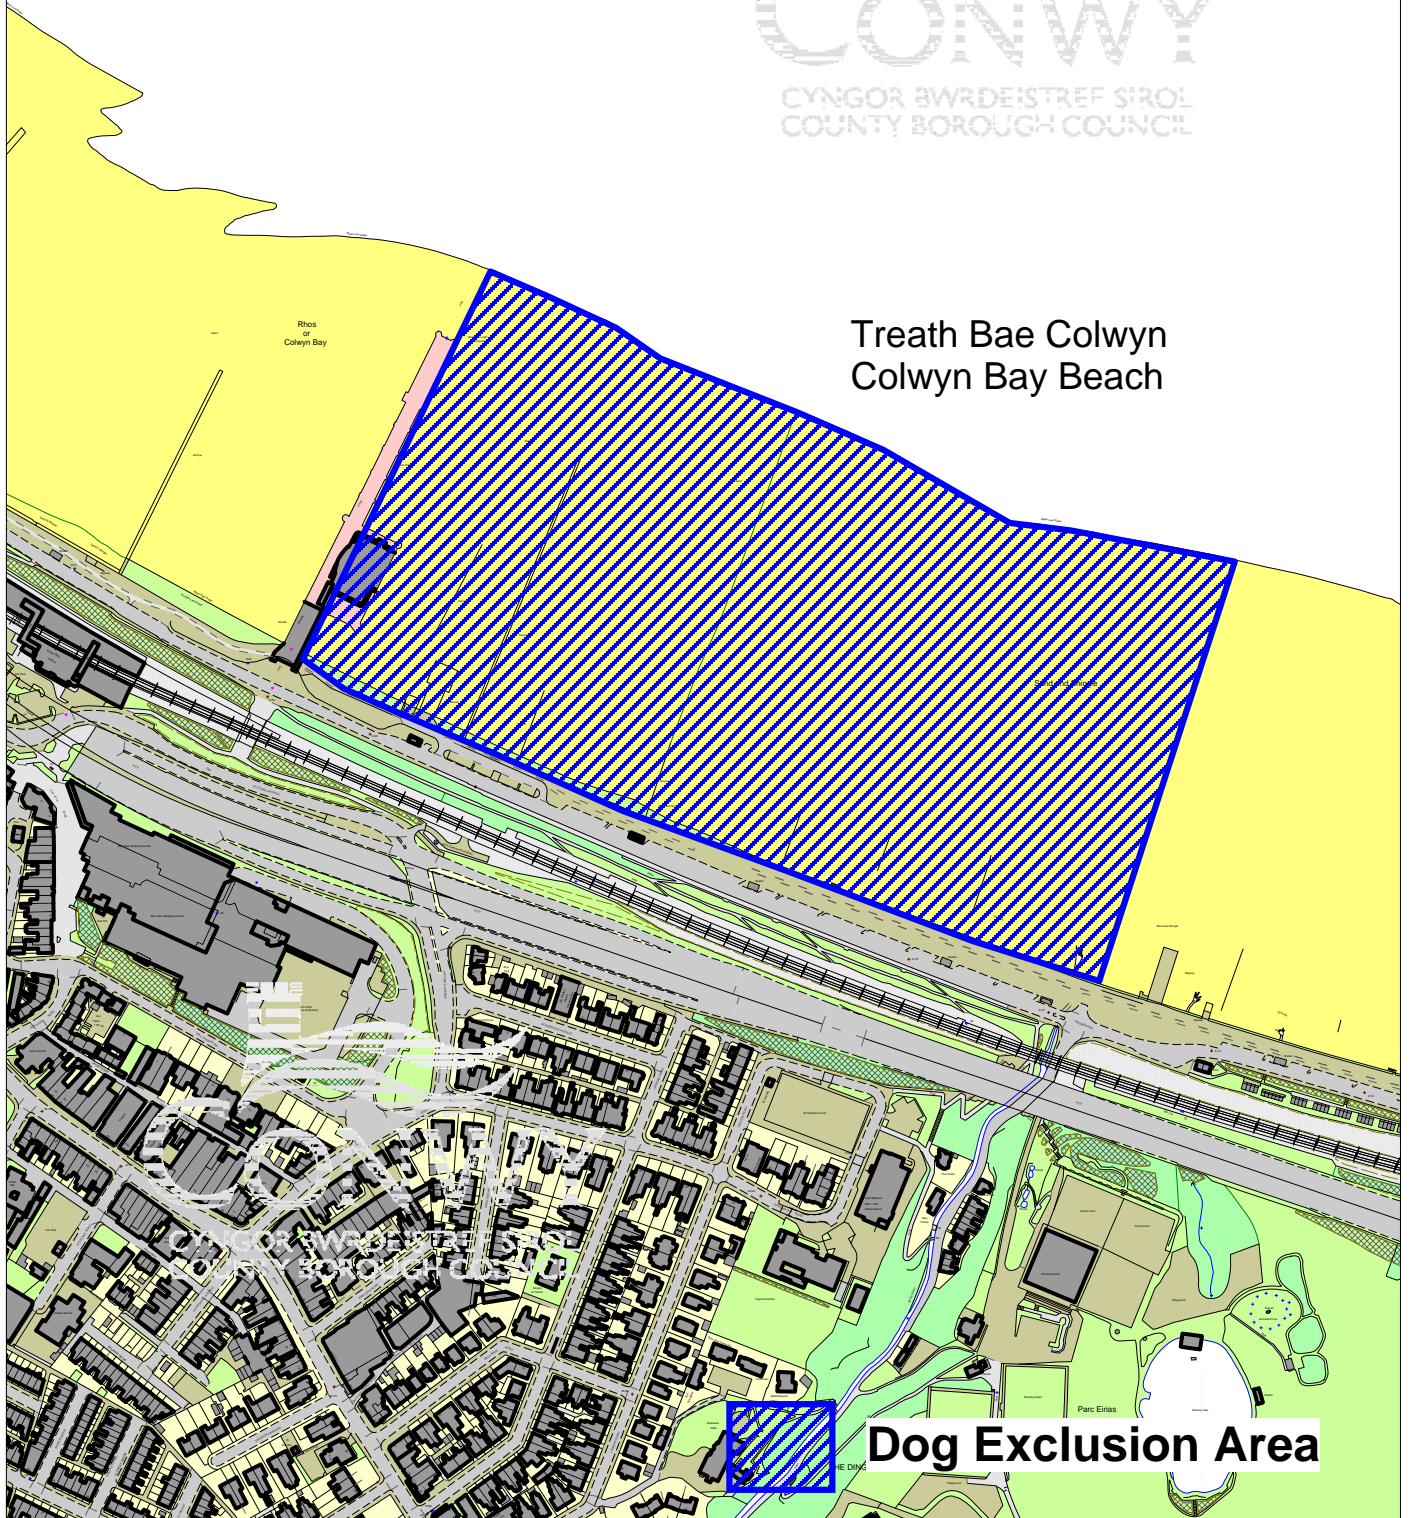

Treath Bae Colwyn
Colwyn Bay Beach

Dog Exclusion Area

© Crown copyright and database rights 2012 Ordnance Survey 100023380
© Hawlfraint y Goron a hawliau cronfa ddata 2012 Arolwg Ordnans 100023380

Use of this data is subject to terms and conditions.
Mae telerau ac amodau'n gysylltiedig â defnyddio'r data hwn

You are granted a non-exclusive, royalty free, revocable licence solely to view the Licensed Data for non-commercial purposes for the period during which Conwy County Borough Council makes it available;
You are not permitted to copy, sub-license, distribute, sell or otherwise make available the Licensed Data to third parties in any form; and
Third party rights to enforce the terms of this licence shall be reserved to Ordnance Survey.