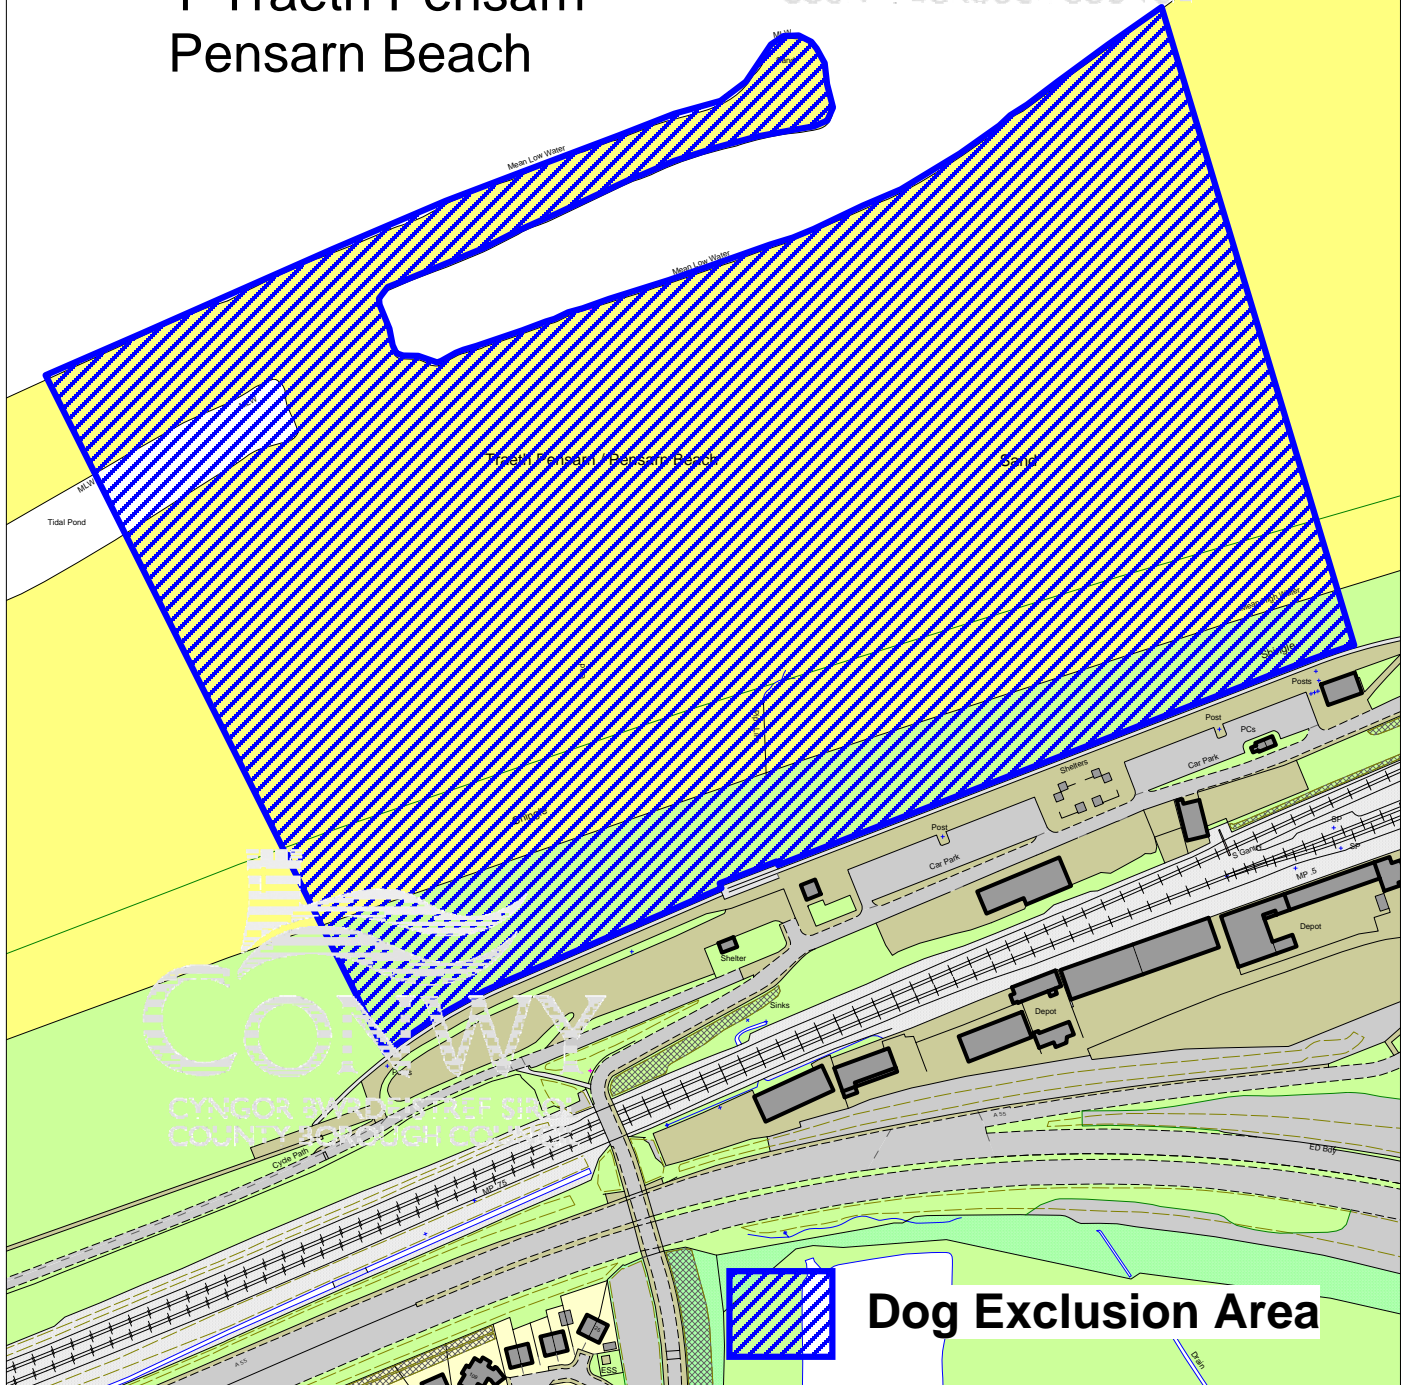

Y Traeth Pensarn Pensarn Beach

© Crown copyright and database rights 2012 Ordnance Survey 100023380
© Hawlfraint y Goron a hawliau cronfa ddata 2012 Arolwg Ordans 100023380

Use of this data is subject to terms and conditions.
Mae telerau ac amodau'n gysylltiedig â defnyddio'r data hwn