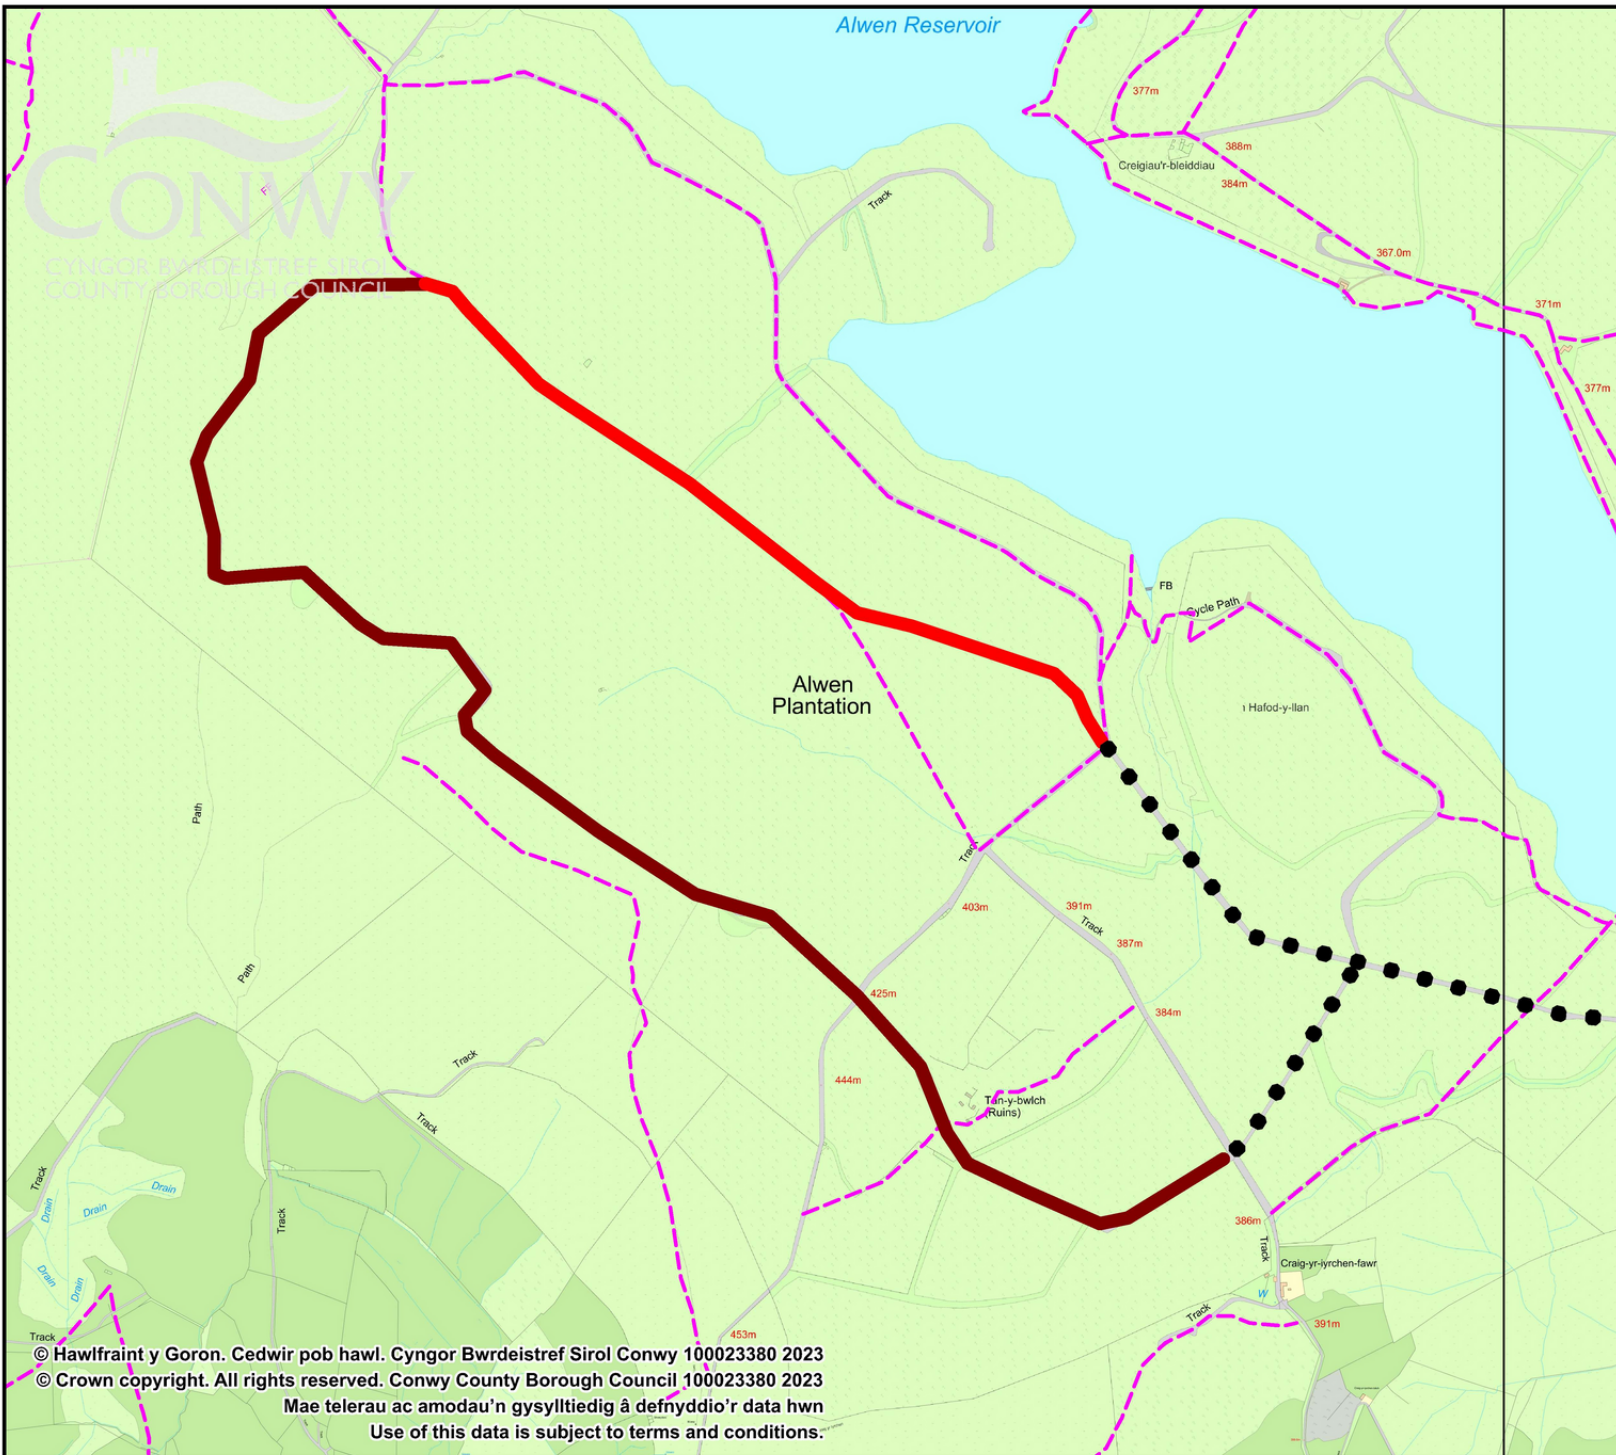

**De Alwen Alwen South  
PLAINS RALLY**  
20 Mai 2023 20 May 2023

- Llwybr y rali**  
Rally route
- Llwybrau ar gau**  
Closed paths
- Llwybrau heb eu heffeithio**  
Unaffected paths

You are granted a non-exclusive, royalty free, revocable licence solely to view the Licensed Data for non-commercial purposes for the period during which Conwy County Borough Council makes it available; You are not permitted to copy, sub-licence, distribute, sell or otherwise make available the Licensed Data to third parties in any form; and Third party rights to enforce the terms of this licence shall be reserved to Ordnance Survey.