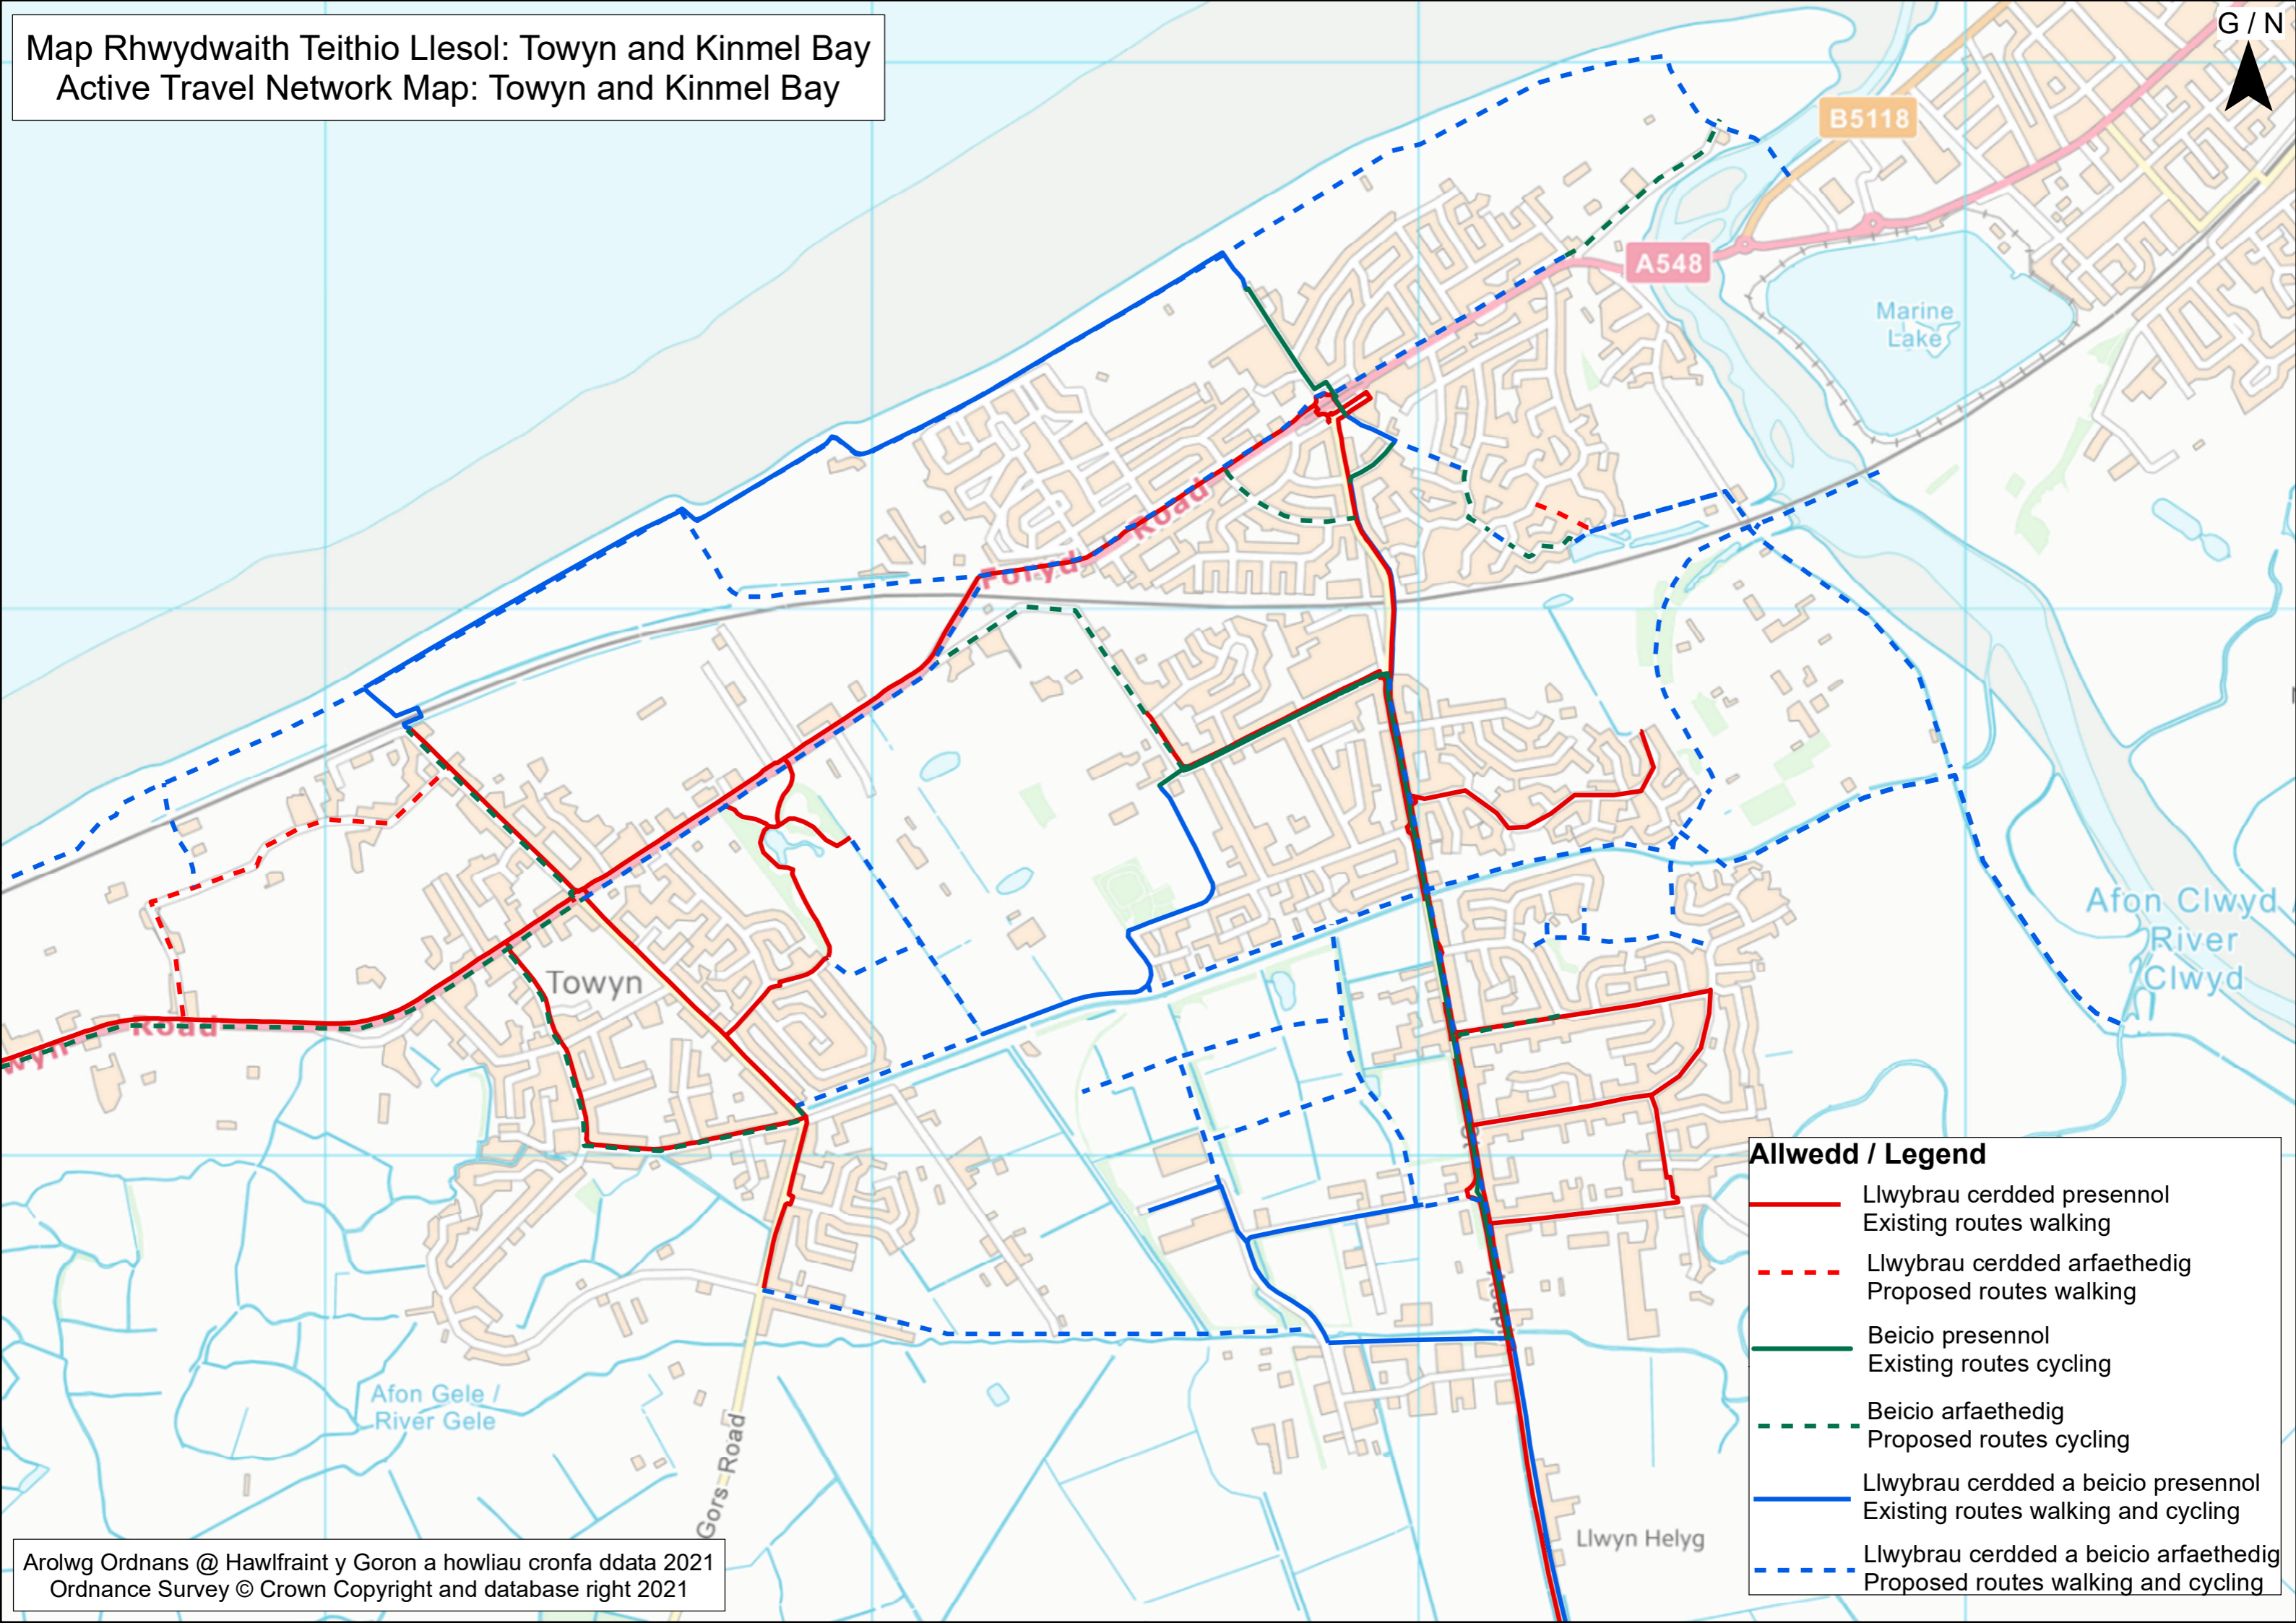

Map Rhwydwaith Teithio Llesol: Towyn and Kinmel Bay  
 Active Travel Network Map: Towyn and Kinmel Bay

**Allwedd / Legend**

	Llwybrau cerdded presennol Existing routes walking
	Llwybrau cerdded arfaethedig Proposed routes walking
	Beicio presennol Existing routes cycling
	Beicio arfaethedig Proposed routes cycling
	Llwybrau cerdded a beicio presennol Existing routes walking and cycling
	Llwybrau cerdded a beicio arfaethedig Proposed routes walking and cycling