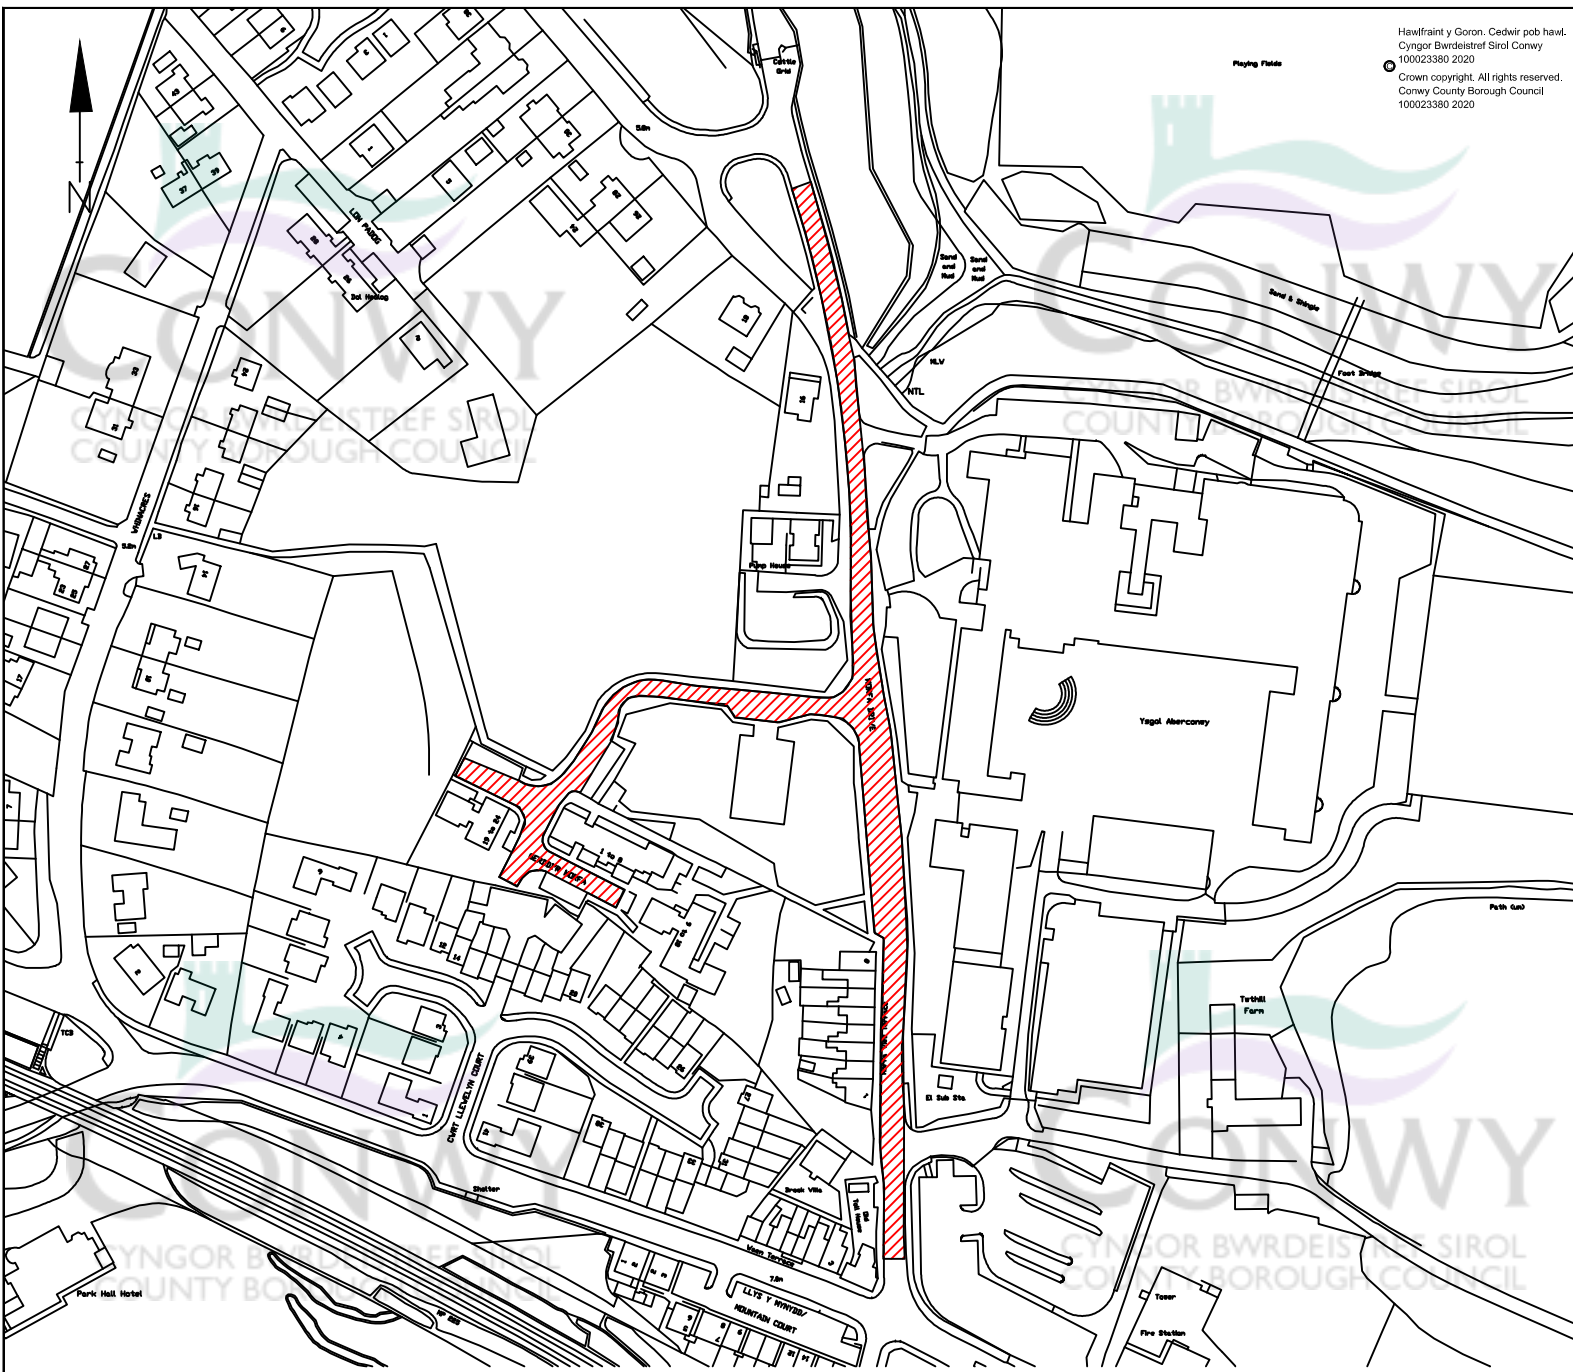

Allwedd / Key:

Cyfyngiad cyflymder 20mya arfaethedig
Proposed 20mph speed limit

Ph/Rev	Details	Rev by	Chk by	Date
REVISIONS				

Adain / Section:
Yr Amgylchedd, Ffyrdd a Chylleusterau
Environment Roads and Facilities

Prosiect / Project:
Cyfyngiad cyflymder 20mya arfaethedig
Proposed 20mph speed limit
Ysgol Aberconwy
Conwy

Graddfa / Scale: NTS	Dyddiad / Date: 16/10/2020

Darluniwyd gan / Drawn by: WAR	Gwiriwyd gan / Checked by: WAR

Llun Rhif / Drawing No: L/4/10/20/01	Rev: