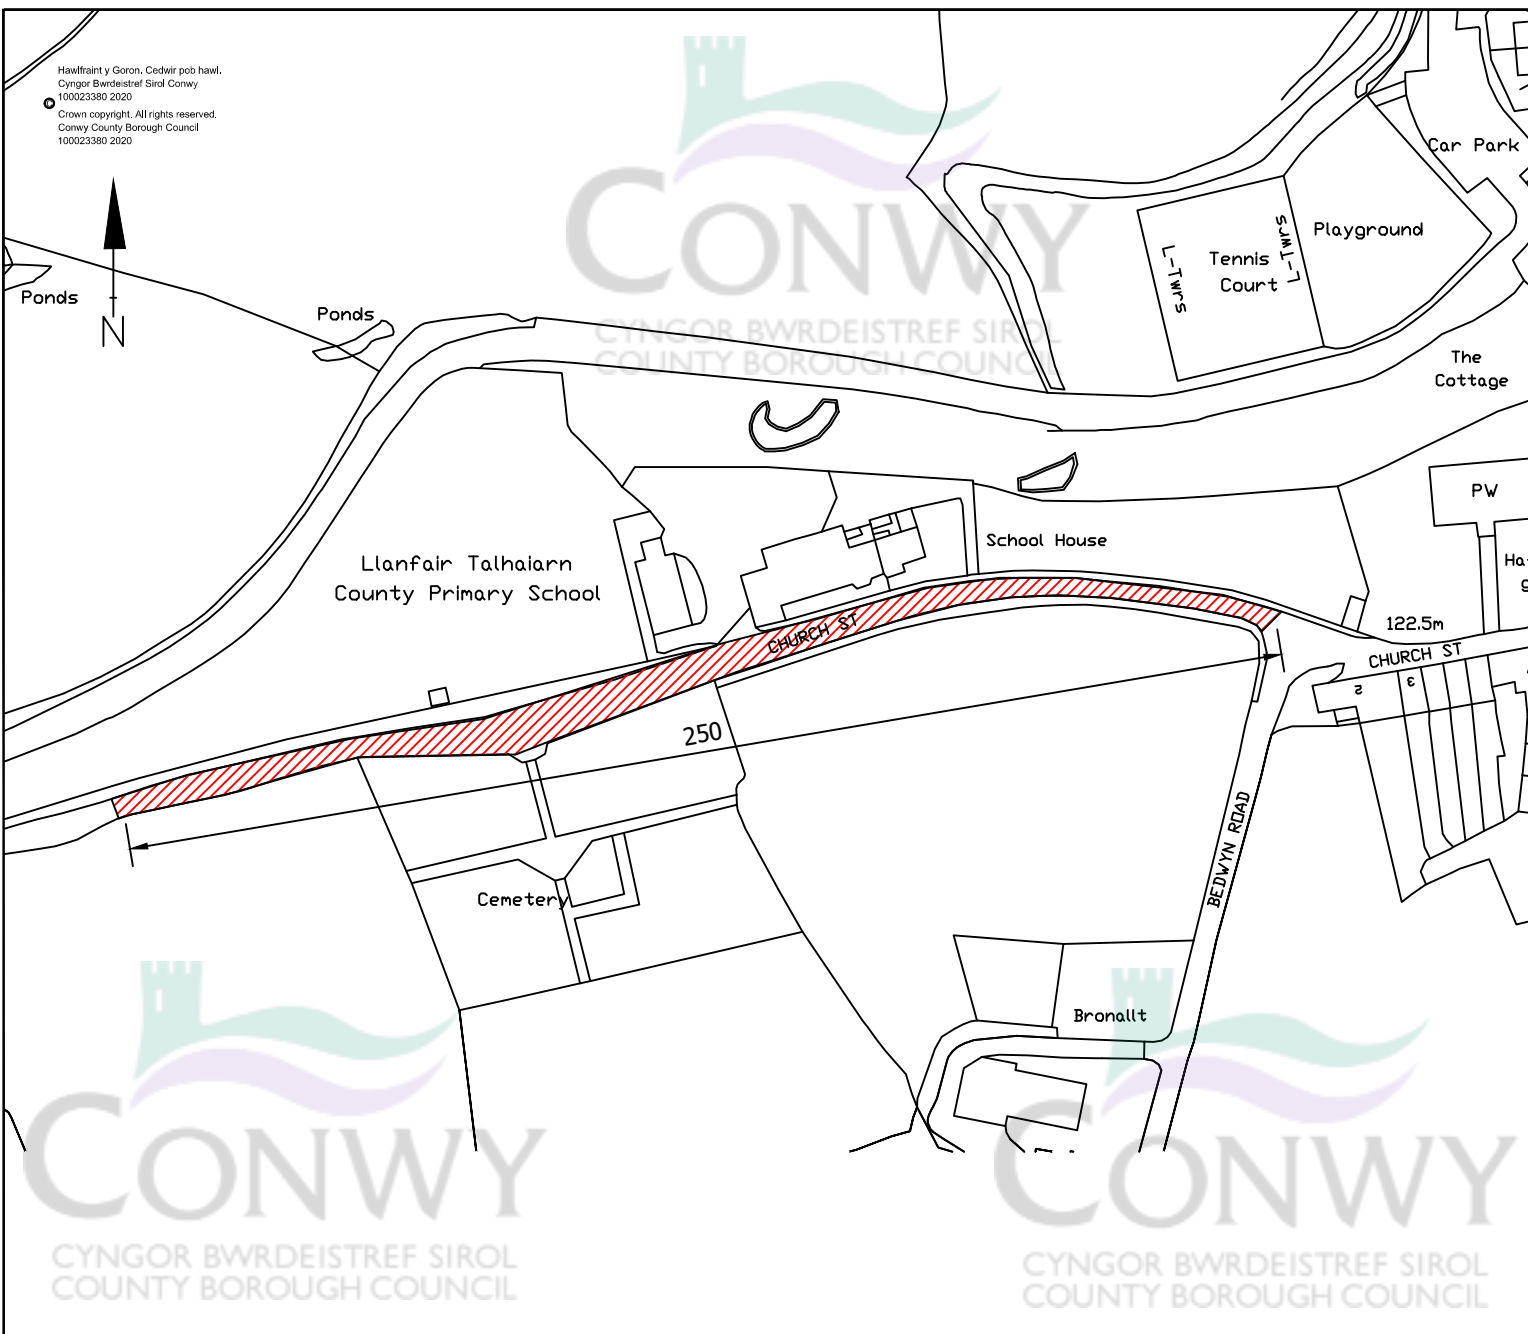

Allwedd / Key:
Cyfyngiad cyflymder 20mya arfaethedig
Proposed 20mph speed limit

Ph/Rev	Details	Rev by	Chk by	Date
REVISIONS				

CONWY
CYNGOR BWRDEISTREF SIROL
COUNTY BOROUGH COUNCIL

Geraint Edwards, BEng (Hons) CEng FICE

Pennaeth Gwasanaeth
CYNGOR BWRDEISTREF SIROL CONWY
Yr Amgylchedd, Ffyrdd a Chyfleusterau
Swyddfa'r Mochdre
Ffordd Conwy
Mochdre
LL28 5AB

Head of Service
CONWY COUNTY BOROUGH COUNCIL
Environment, Roads and Facilities
Mochdre Offices
Conwy Road
Mochdre
LL28 5AB

Adain / Section:
Yr Amgylchedd, Ffyrdd a Chyfleusterau
Environment Roads and Facilities

Prosiect / Project:
**Cyfyngiad cyflymder 20mya arfaethedig
Proposed 20mph speed limit
Ysgol Talhaiarn
Llanfair TH**

Graddfa / Scale: NTS
Dyddiad / Date: 28/8/2020

Darluniwyd gan / Drawn by: JTG
Gwiriwyd gan / Checked by: JCS

Llun Rhif / Drawing No: **L/4/19/20/01**
Rev: