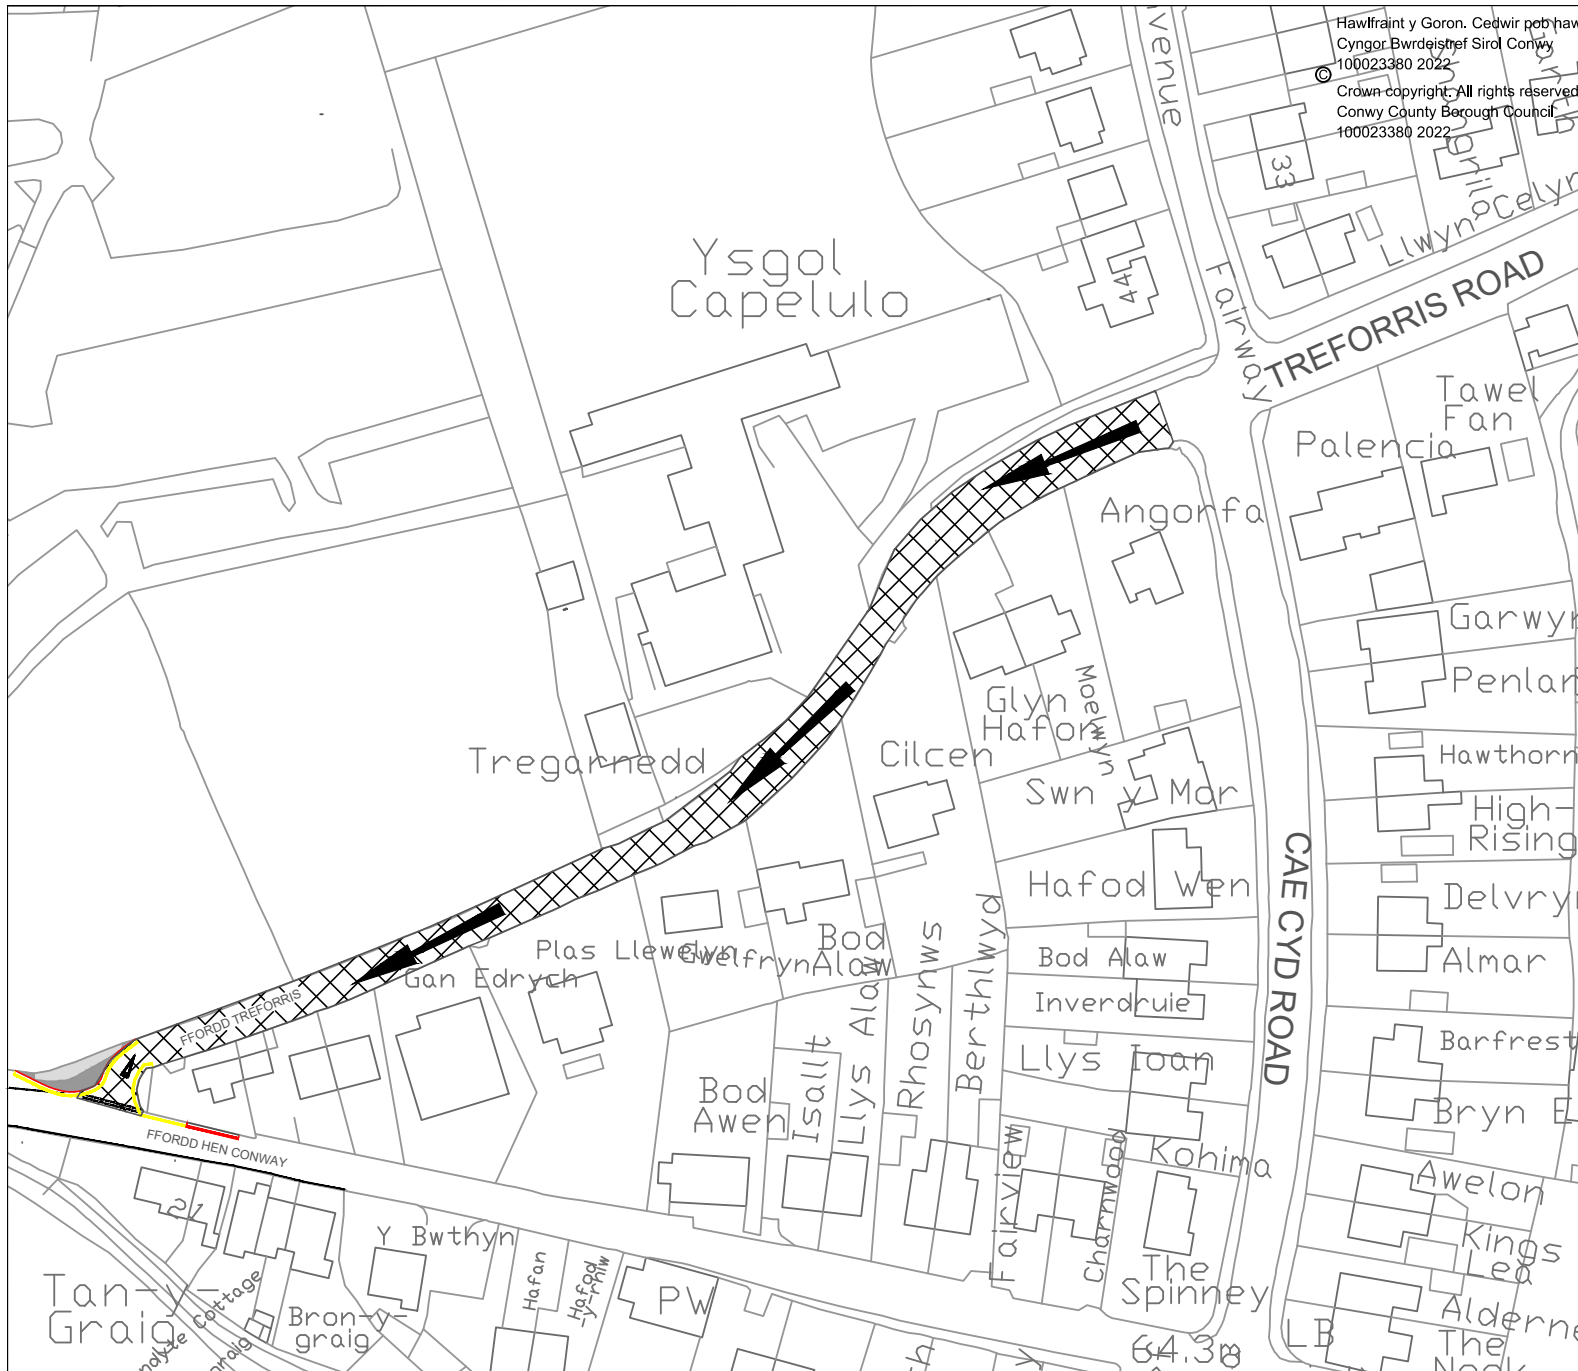

Hawlfraint y Goron. Cedwir pob hawl.
Cyngor Bwrdeistref Sirol Conwy
100023380 2022
Crown copyright. All rights reserved.
Conwy County Borough Council
100023380 2022

ALLWEDD / KEY

Un ffordd
One way

Ph/Rev	Details	Rev by	Chk by	Date
REVISIONS				

Geraint Edwards, BEng (Hons) CEng FICE

Pennaen Gwasanaeth
CYNGOR BWRDEISTREF SIROL CONWY
Yr Amgylchedd, Ffyrdd a Chylleusterau
Swyddfa'r Mochre
Ffordd Conwy
Mochre
LL29 9AB

Head of Service
CONWY COUNTY BOROUGH COUNCIL
Environment, Roads and Facilities
Machine Office
Conwy Road
Mochre
LL29 9AB

Adain / Section:
Yr Amgylchedd, Ffyrdd a Chylleusterau
Environment Roads and Facilities

Proiect / Project:
**Unffordd arfaethedig
Proposed One Way
Ffordd Treforris Road, Dwygyfylchi**

Graddfa / Scale: NTS	Dyddiad / Date: 16/02/22

Darluniwyd gan / Drawn by: JCS	Gwiriwyd gan / Checked by:

Llun Rhif / Drawing No: L/1/29/22/01.1	Rev: