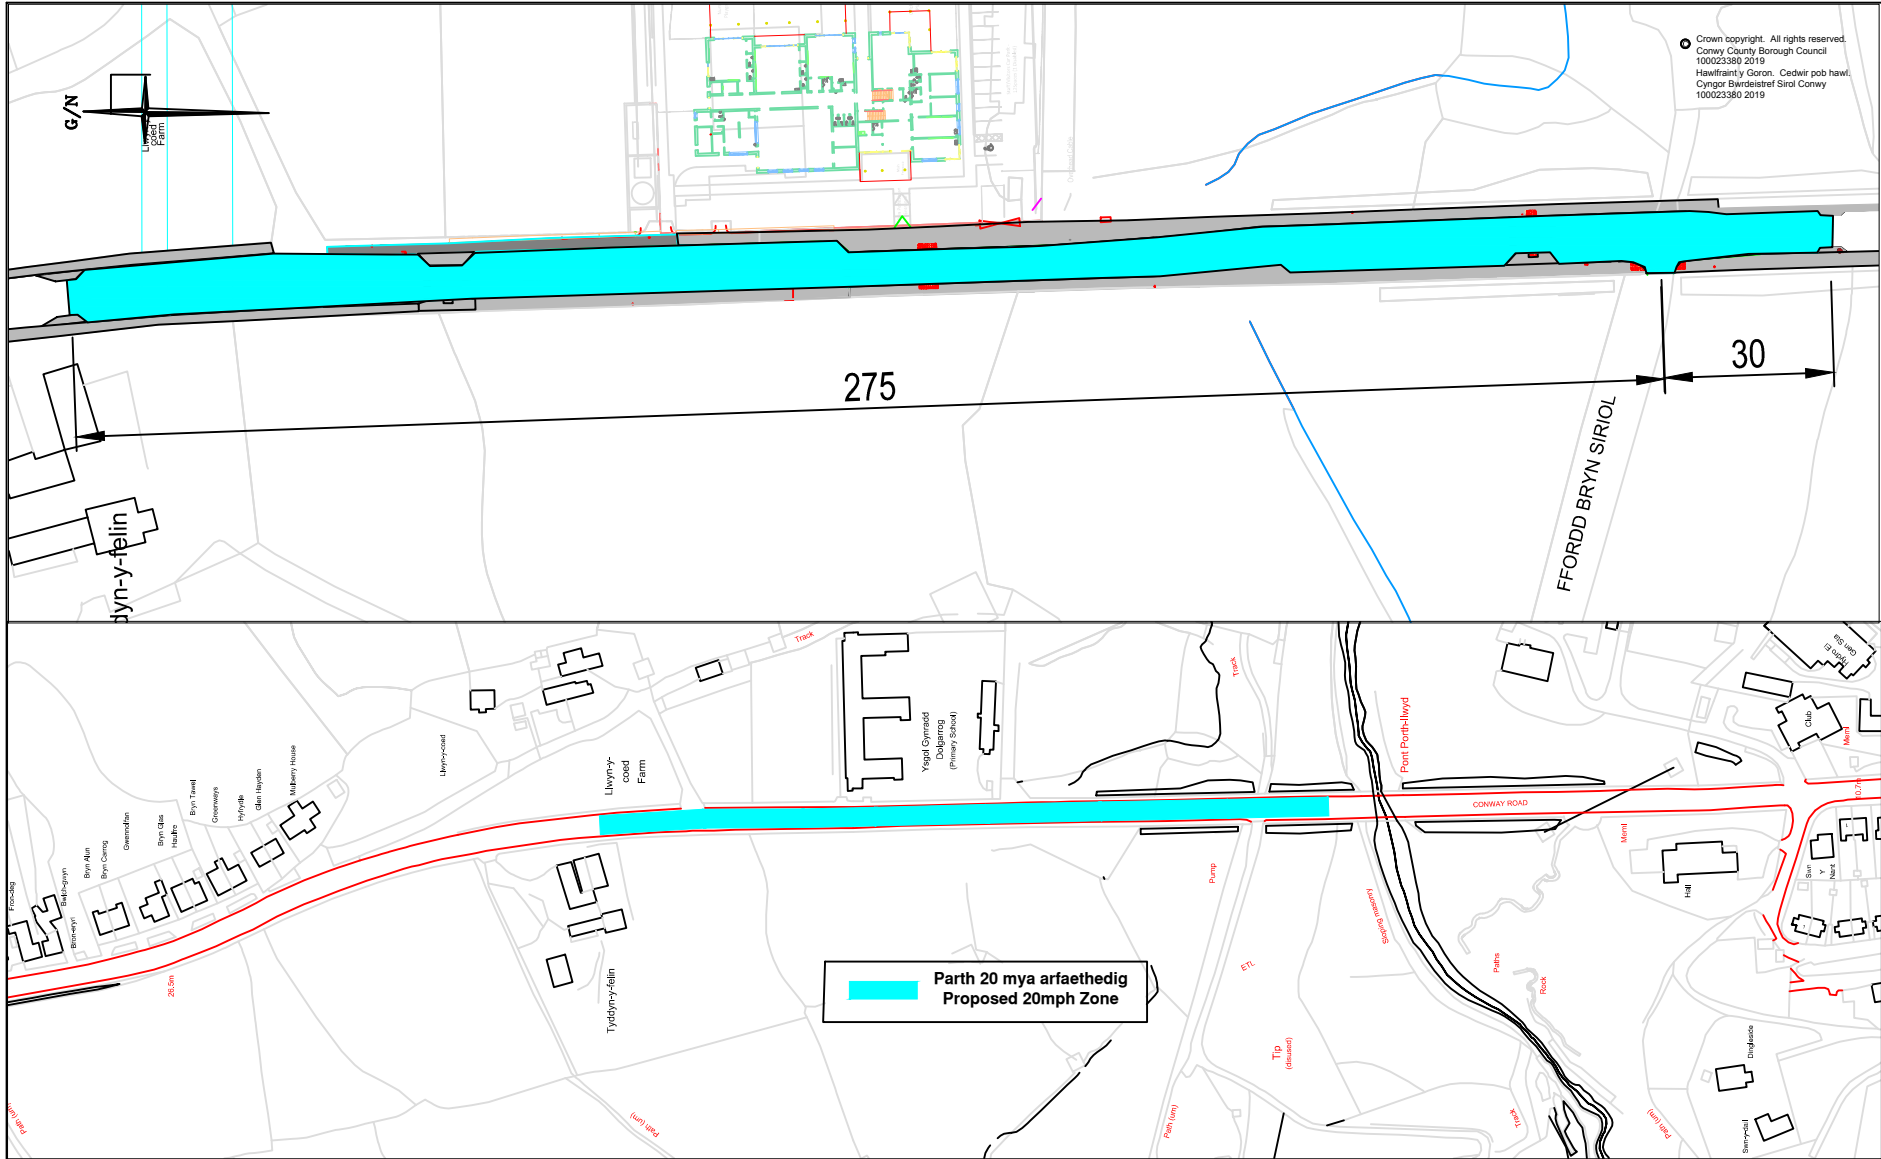

**Parth 20 mya arfaethedig
Proposed 20mph Zone
Ysgol Dyffryn yr Enfys
B5106 Tal-y-Bont / Dolgarrog**

GERAINT EDWARDS, B.ENG (HONS) C.ENG FICE

Pennaeth Amgylchedd, Ffyrdd a Chyflusterau
CYNGOR BWRDEISTREF SIROL CONWY
Yr Heath
Ffordd Penmaenmawr
Llanfairfechan
LL53 0PF

Head of Environment, Roads and Facilities
CONWY COUNTY BOROUGH COUNCIL
The Heath
Penmaenmawr Road
Llanfairfechan
LL53 0PF

Scales:	NTS	Date:	7/5/2019
Drawn by:	WAR	Checked by:	NTS
Drawing No:	L/4/14/19/03	Rev: