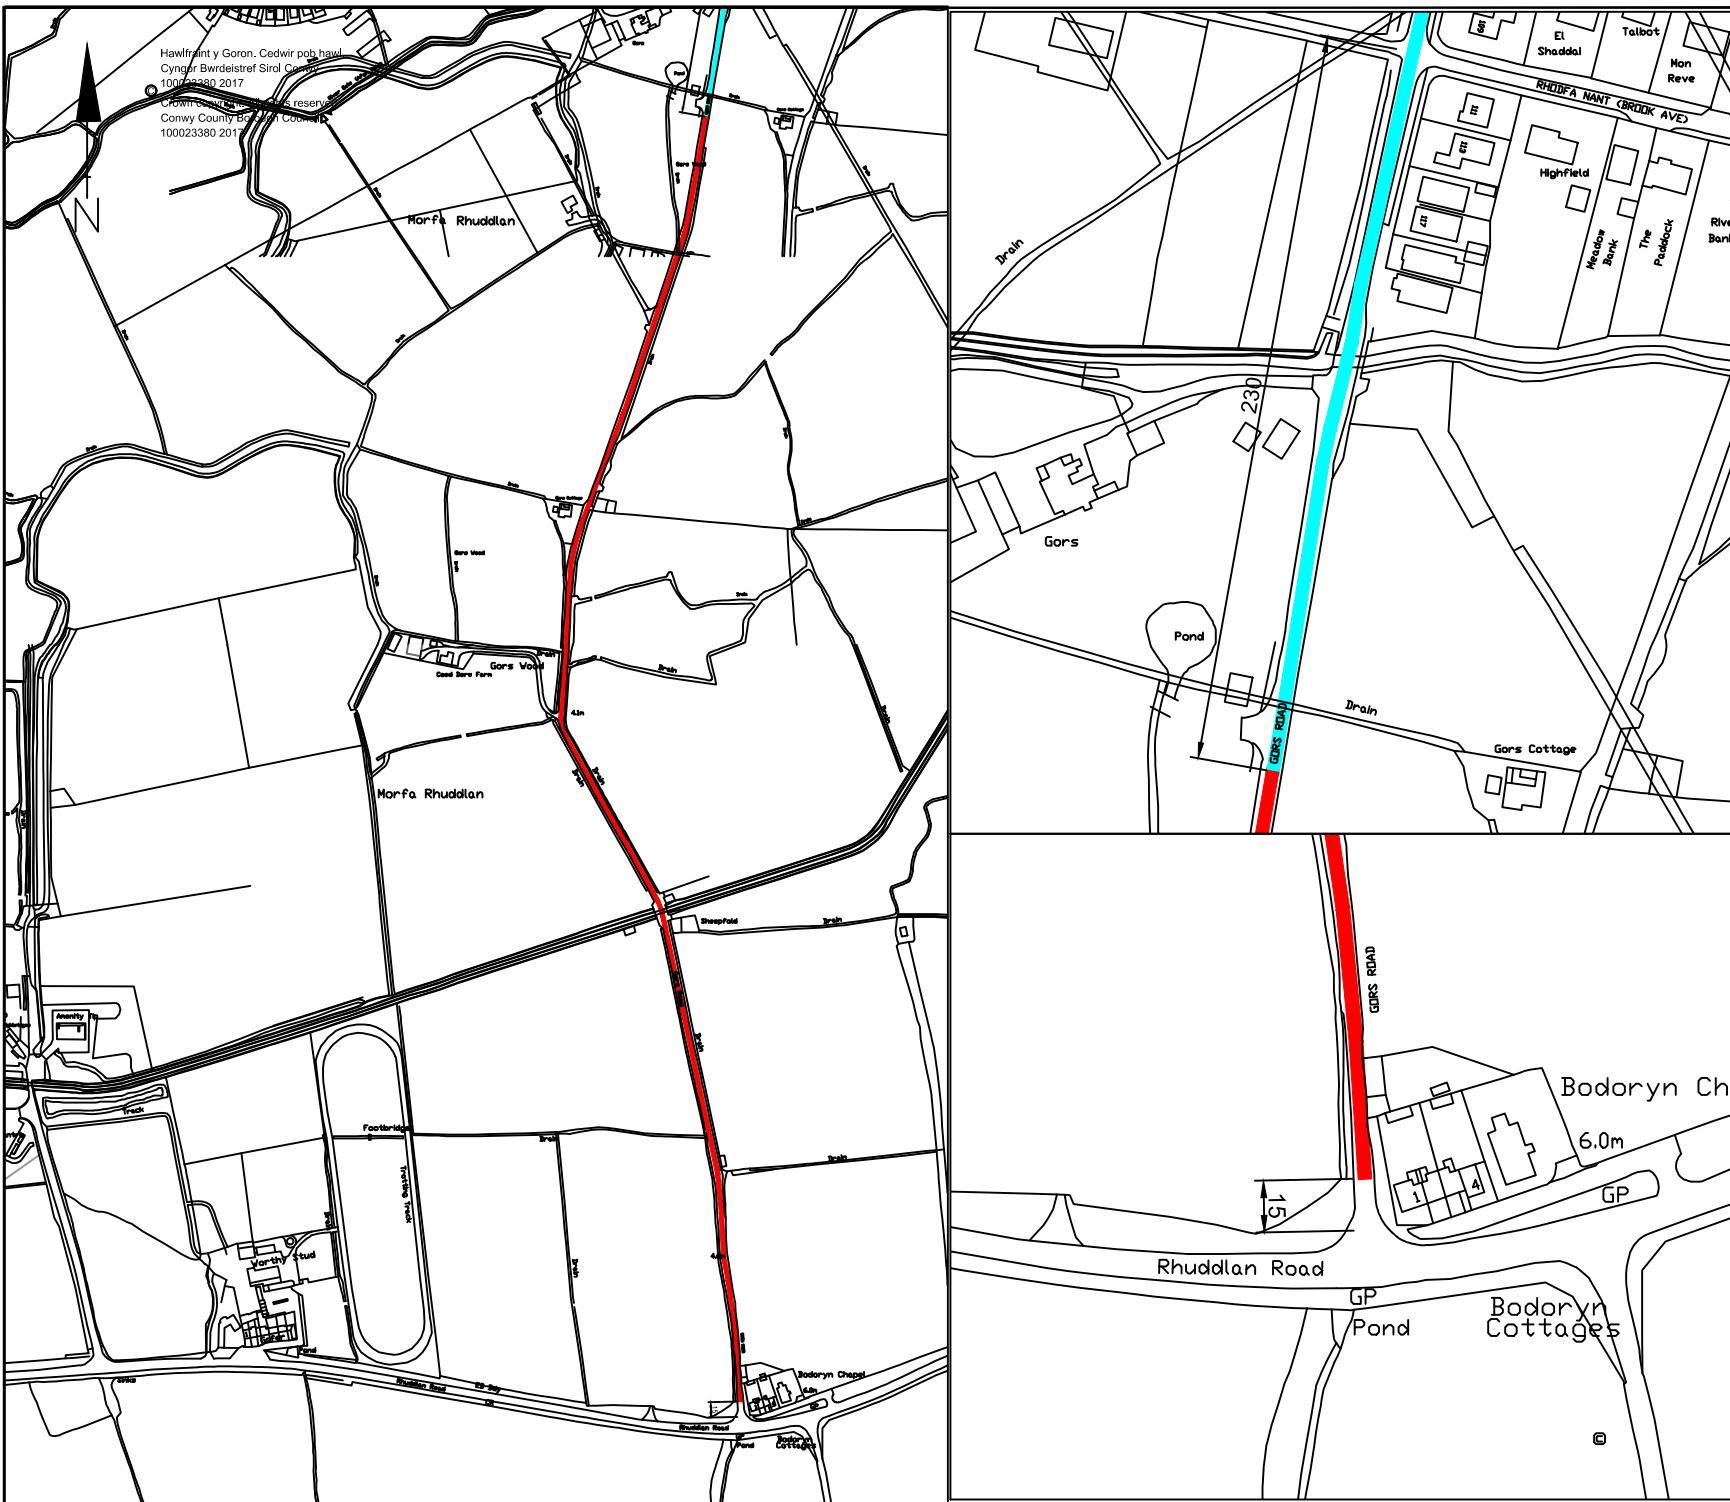

Hawlfraint y Goron, Cedwir pob hawl
Cyngor Bwrdeistref SiroL Conwy
100023380 2017
Cyngor Bwrdeistref SiroL Conwy
Conwy County Borough Council
100023380 2017

Allwedd / Key:

- Cyfyngiad Cyflymder 40 mya arfaethedig
  Proposed 40 mph speed limit
- Cyfyngiad Cyflymder 30 mya presenol
  Existing 30 mph speed limit

Ph/Rev	Details	Rev by	Chk by	Date

REVISIONS

Geraint Edwards, BEng (Hons) CEng FICE

Adain / Section:
Yr Amgylchedd, Ffyrdd a Chyfleusterau
Environment Roads and Facilities

Prosiect / Project:
Cyfyngiad Cyflymder arfaethedig
Proposed Speed Restriction
Gors Road
Towyn

Graddfa / Scale: NTS	Dyddiad / Date: 30/10/2019

Darluniwyd gan / Drawn by: IE	Gwiriwyd gan / Checked by: WAR

Llun Rhif / Drawing No: Rev:

L/4/31/20/03