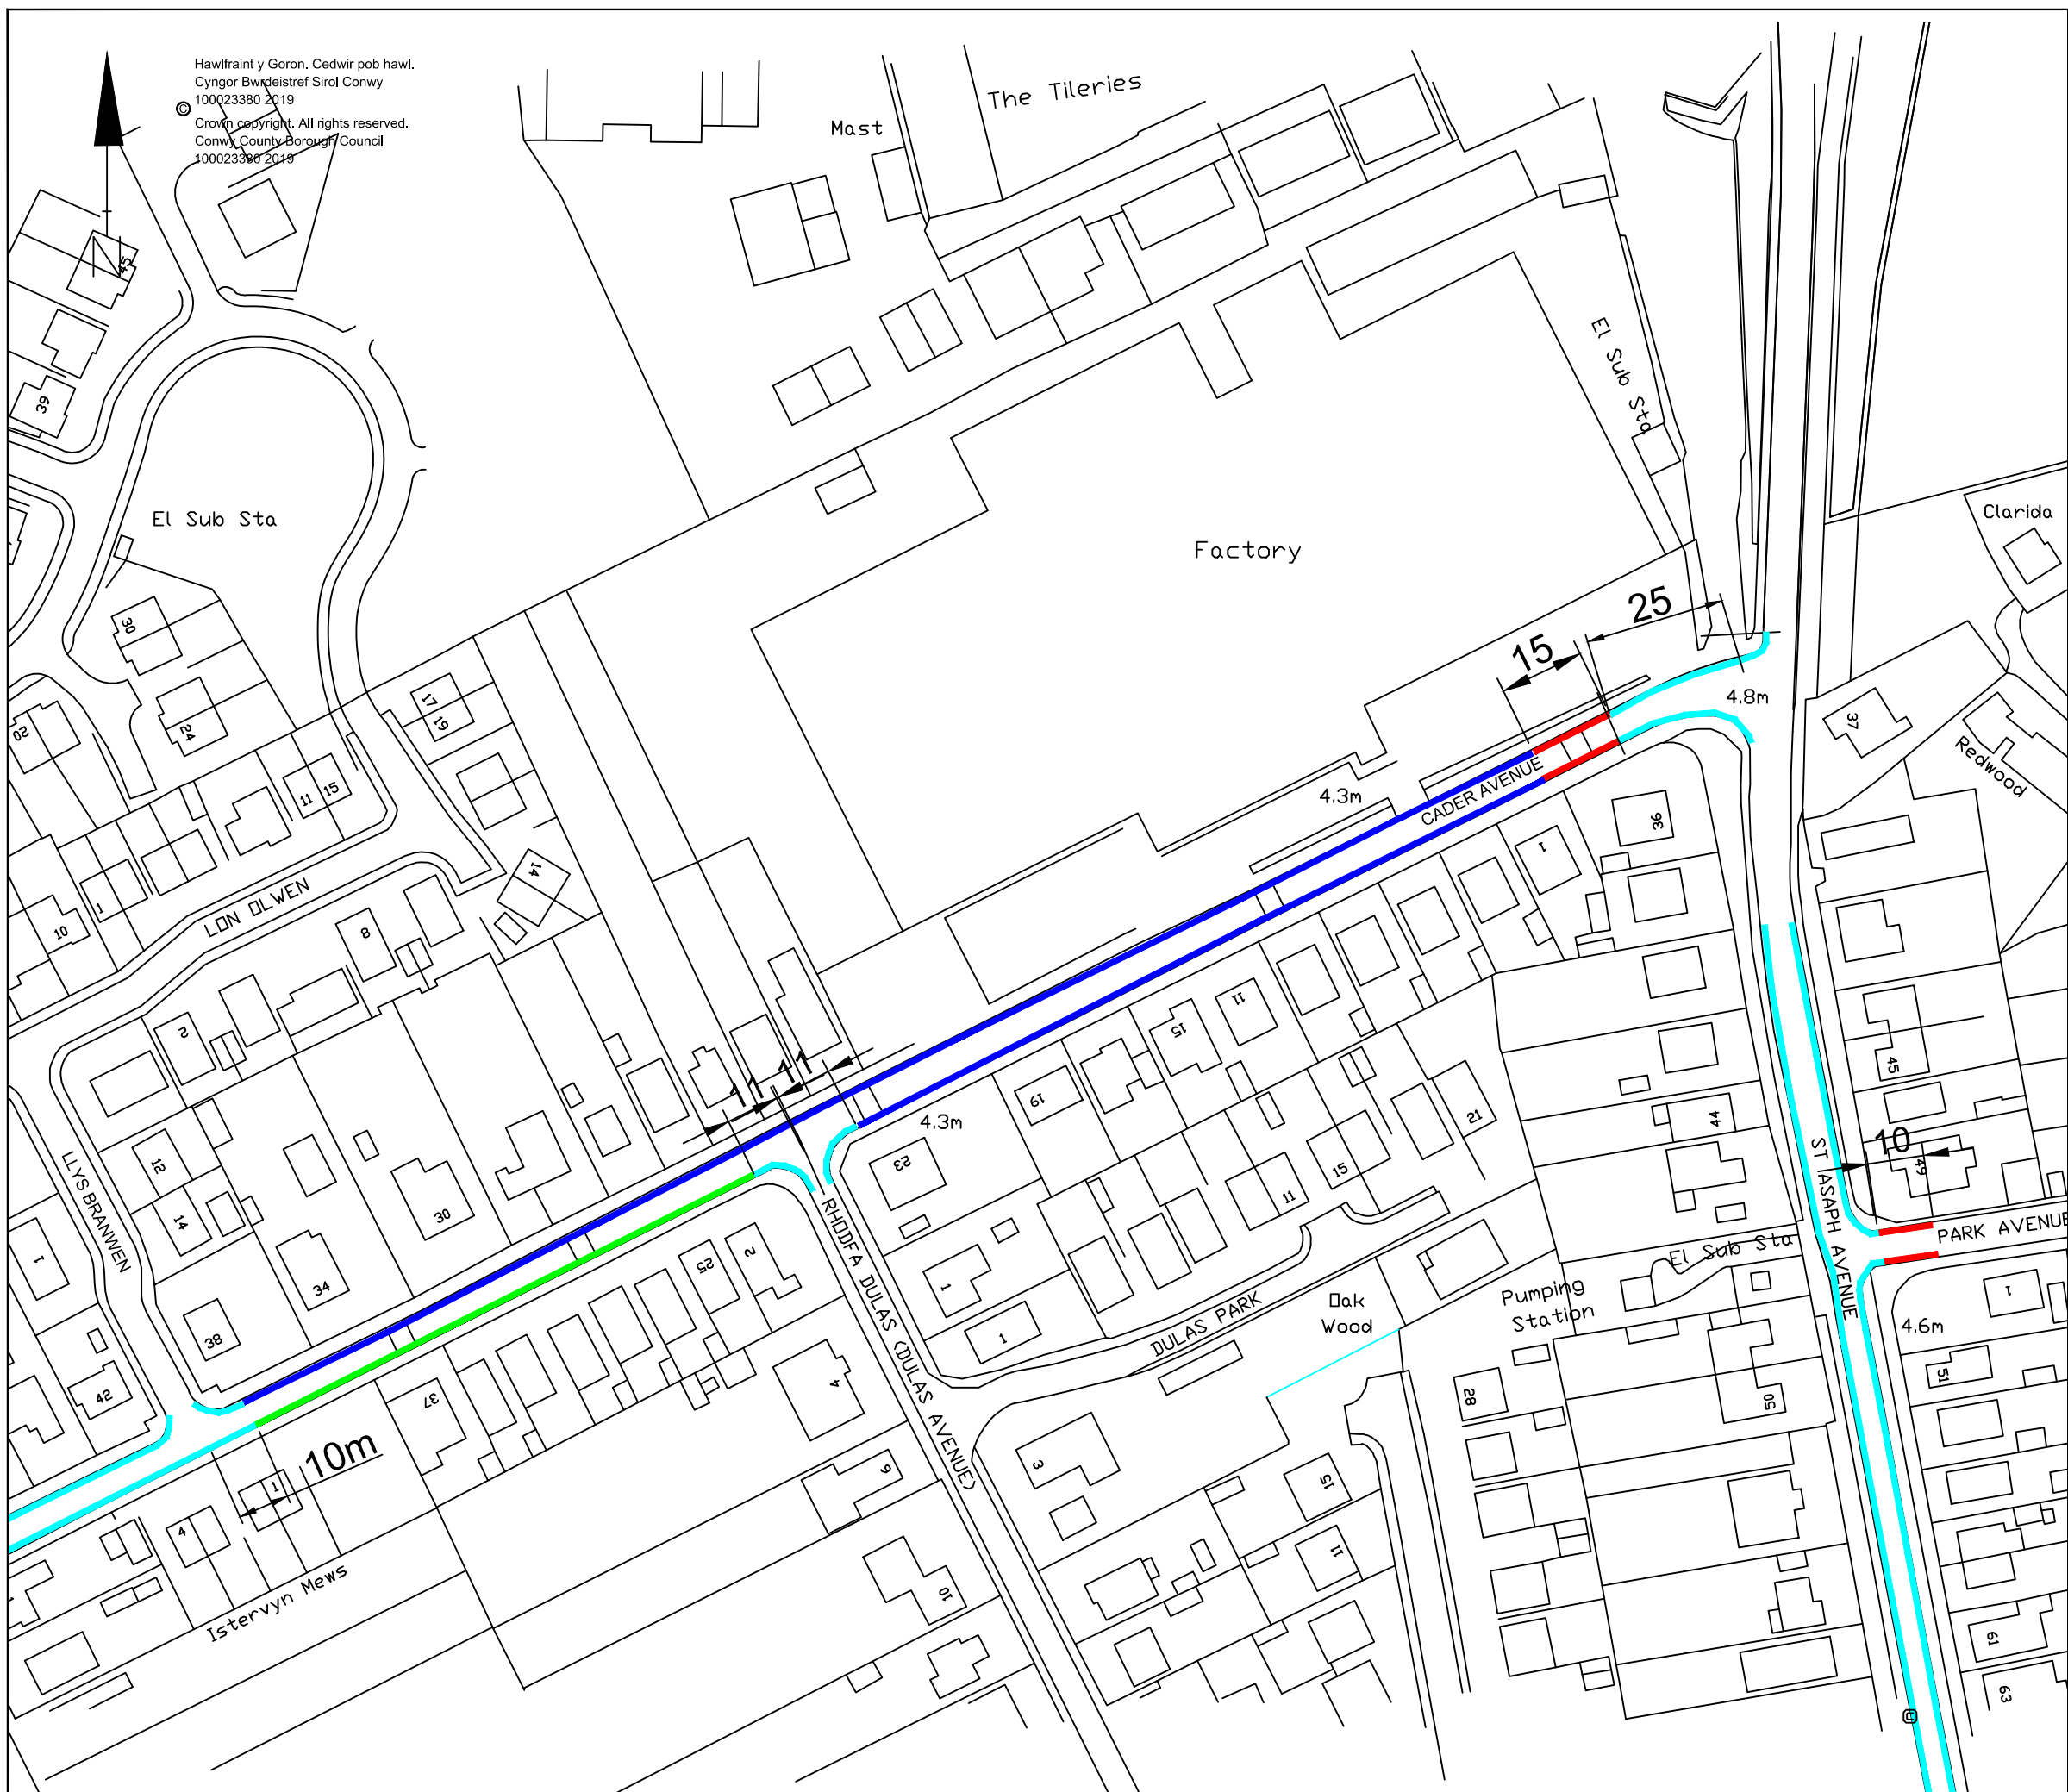

Hawlfraint y Goron. Cedwir pob hawl.
Cyngor Bwrdeistref Sirol Conwy
100023380 2019
Crown copyright. All rights reserved.
Conwy County Borough Council
100023380 2019

1. **Allwedd / Key:**
2. Dim aros ar unrhyw adeg presennol
     Existing No waiting at any time
   - Dim aros ar unrhyw adeg arfaethedig
     Proposed No waiting and any time
   - Dim aros 8am i 4pm arfaethedig
     Proposed no waiting 8am to 4pm
   - Dim aros ar unrhyw adeg i'w newid
     i dim aros o 8am i 4pm.
     Existing no waiting at any time to
     be made no waiting 8am to 4pm

Ph/Rev	Details	Rev by	Chk by	Date

REVISIONS

Geraint Edwards, BEng (Hons) CEng FICE

Pennaeth Gwasanaeth CYNGOR BWRDEISTREF SIROL CONWY Yr Amgylchedd, Ffyrdd a Chyfleusterau Swyddfeydd Mochdre Ffordd Conwy Mochdre LL28 5AB	Head of Service CONWY COUNTY BOROUGH COUNCIL Environment, Roads and Facilities Mochdre Offices Conwy Road Mochdre LL28 5AB

Adain / Section:
Yr Amgylchedd, Ffyrdd a Chyfleusterau
Environment Roads and Facilities

Prosiect / Project:
**Gwhardiadau aros arfaethedig
Proposed waiting restrictions
Cader Avenue
Bae Cinmel / Kimmel Bay**

Graddfa / Scale: NTS	Dyddiad / Date: 26/3/2019

Darluniwyd gan / Drawn by: WAR	Gwiriwyd gan / Checked by: WAR

Llun Rhif / Drawing No: L/1/31/19/01	Rev: