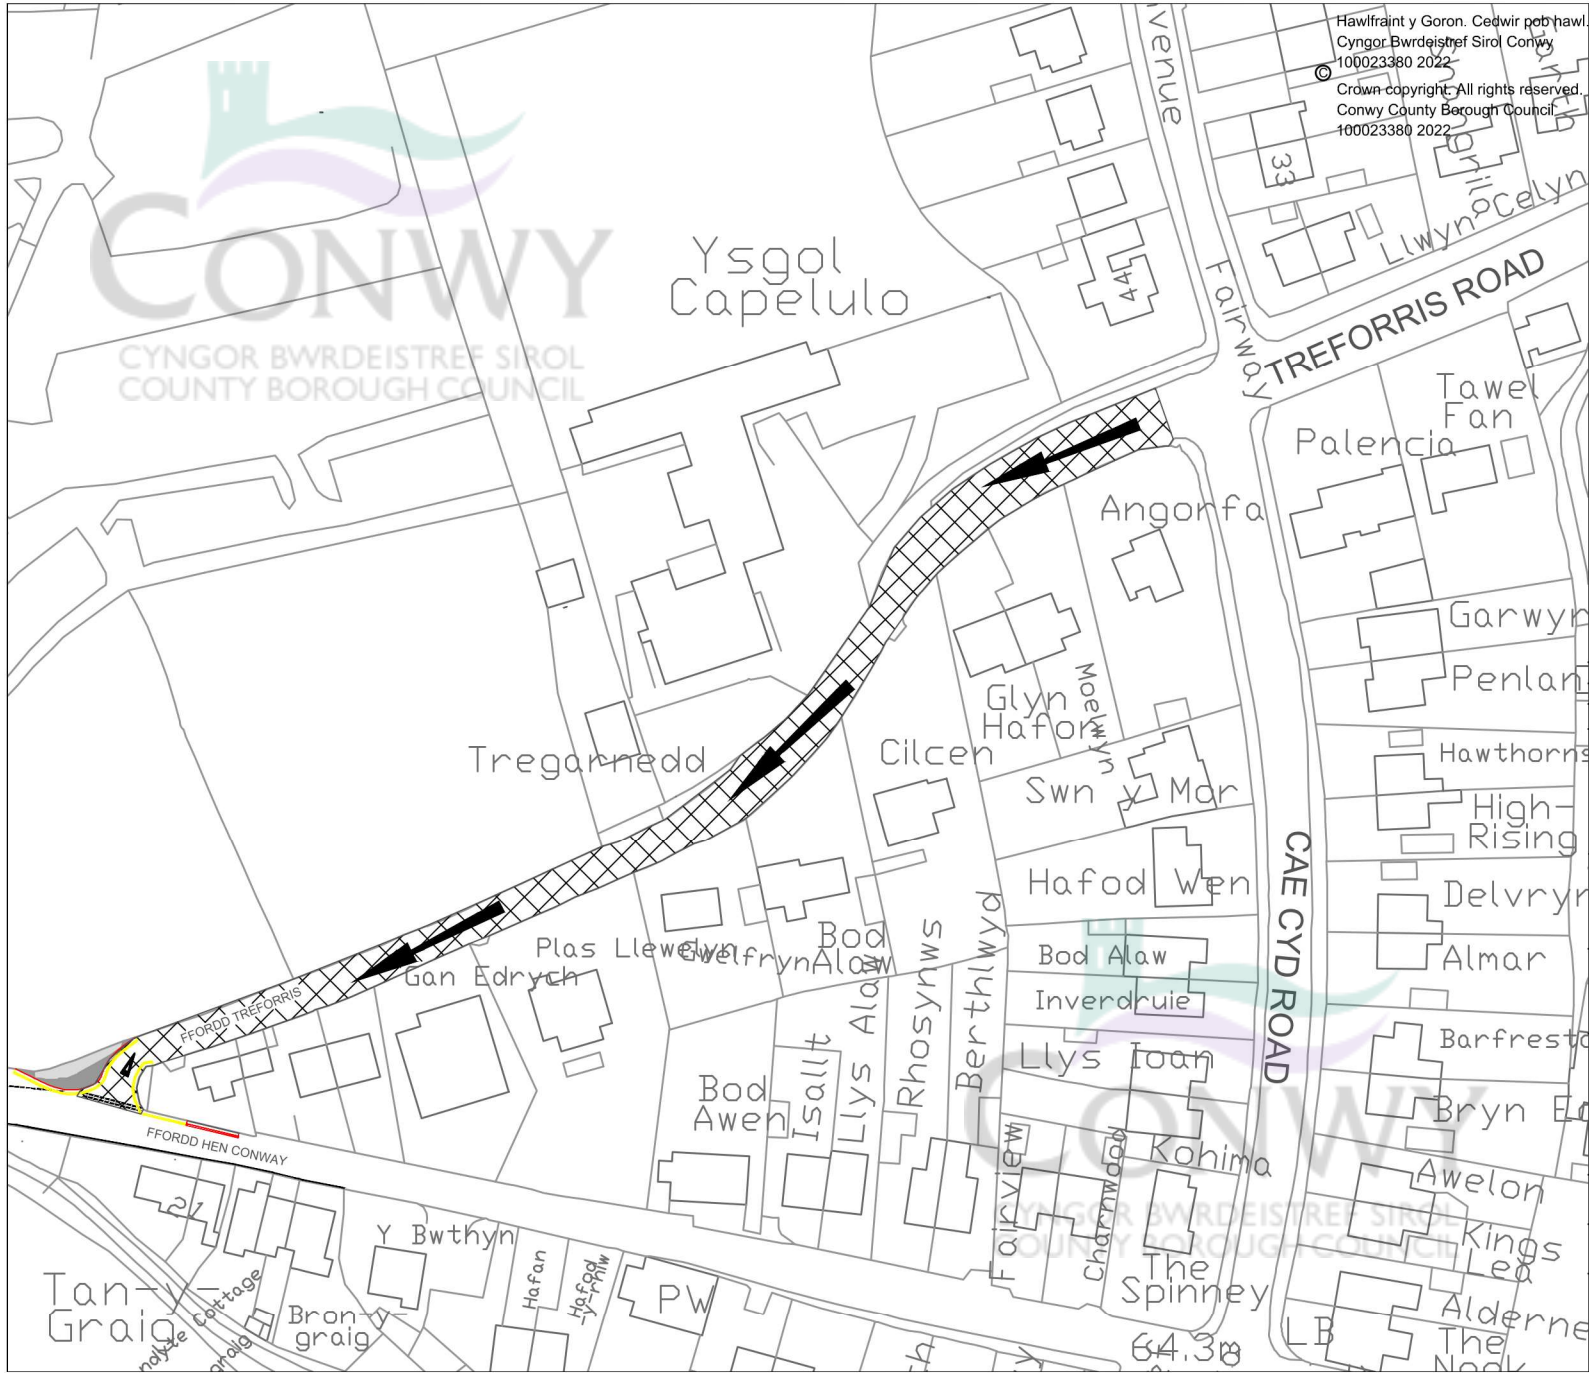

Hawlfraint y Goron. Cedwir pob hawl.
Cyngor Bwrdeistref Sirol Conwy
100023380 2022
Crown copyright. All rights reserved.
Conwy County Borough Council
100023380 2022

ALLWEDD / KEY

Un ffordd
One way

Ph/Rev	Details	Rev by	Chk by	Date
REVISIONS				

CONWY
CYNGOR BWRDEISTREF SIROL
COUNTY BOROUGH COUNCIL
Geraint Edwards, BEng (Hons) CEng FICE

Pennaeth Gwasanaeth
CYNGOR BWRDEISTREF SIROL CONWY
Yr Amgylchedd, Ffyrdd a Chyfleusterau
Gwyblyddys/Mechanics
Ffordd Conwy
Machre
LL29 5AB

Adain / Section:
Yr Amgylchedd, Ffyrdd a Chyfleusterau
Environment Roads and Facilities

Project / Project:
Unffordd / One Way
Ffordd Treforris Road, Dwygyfylchi

Graddfa / Scale: NTS
Dyddiad / Date: 16/02/22

Darluniwyd gan / Drawn by: JCS
Gwiriwyd gan / Checked by:

Llun Rhif / Drawing No: **L/1/29/22/01.1**
Rev: