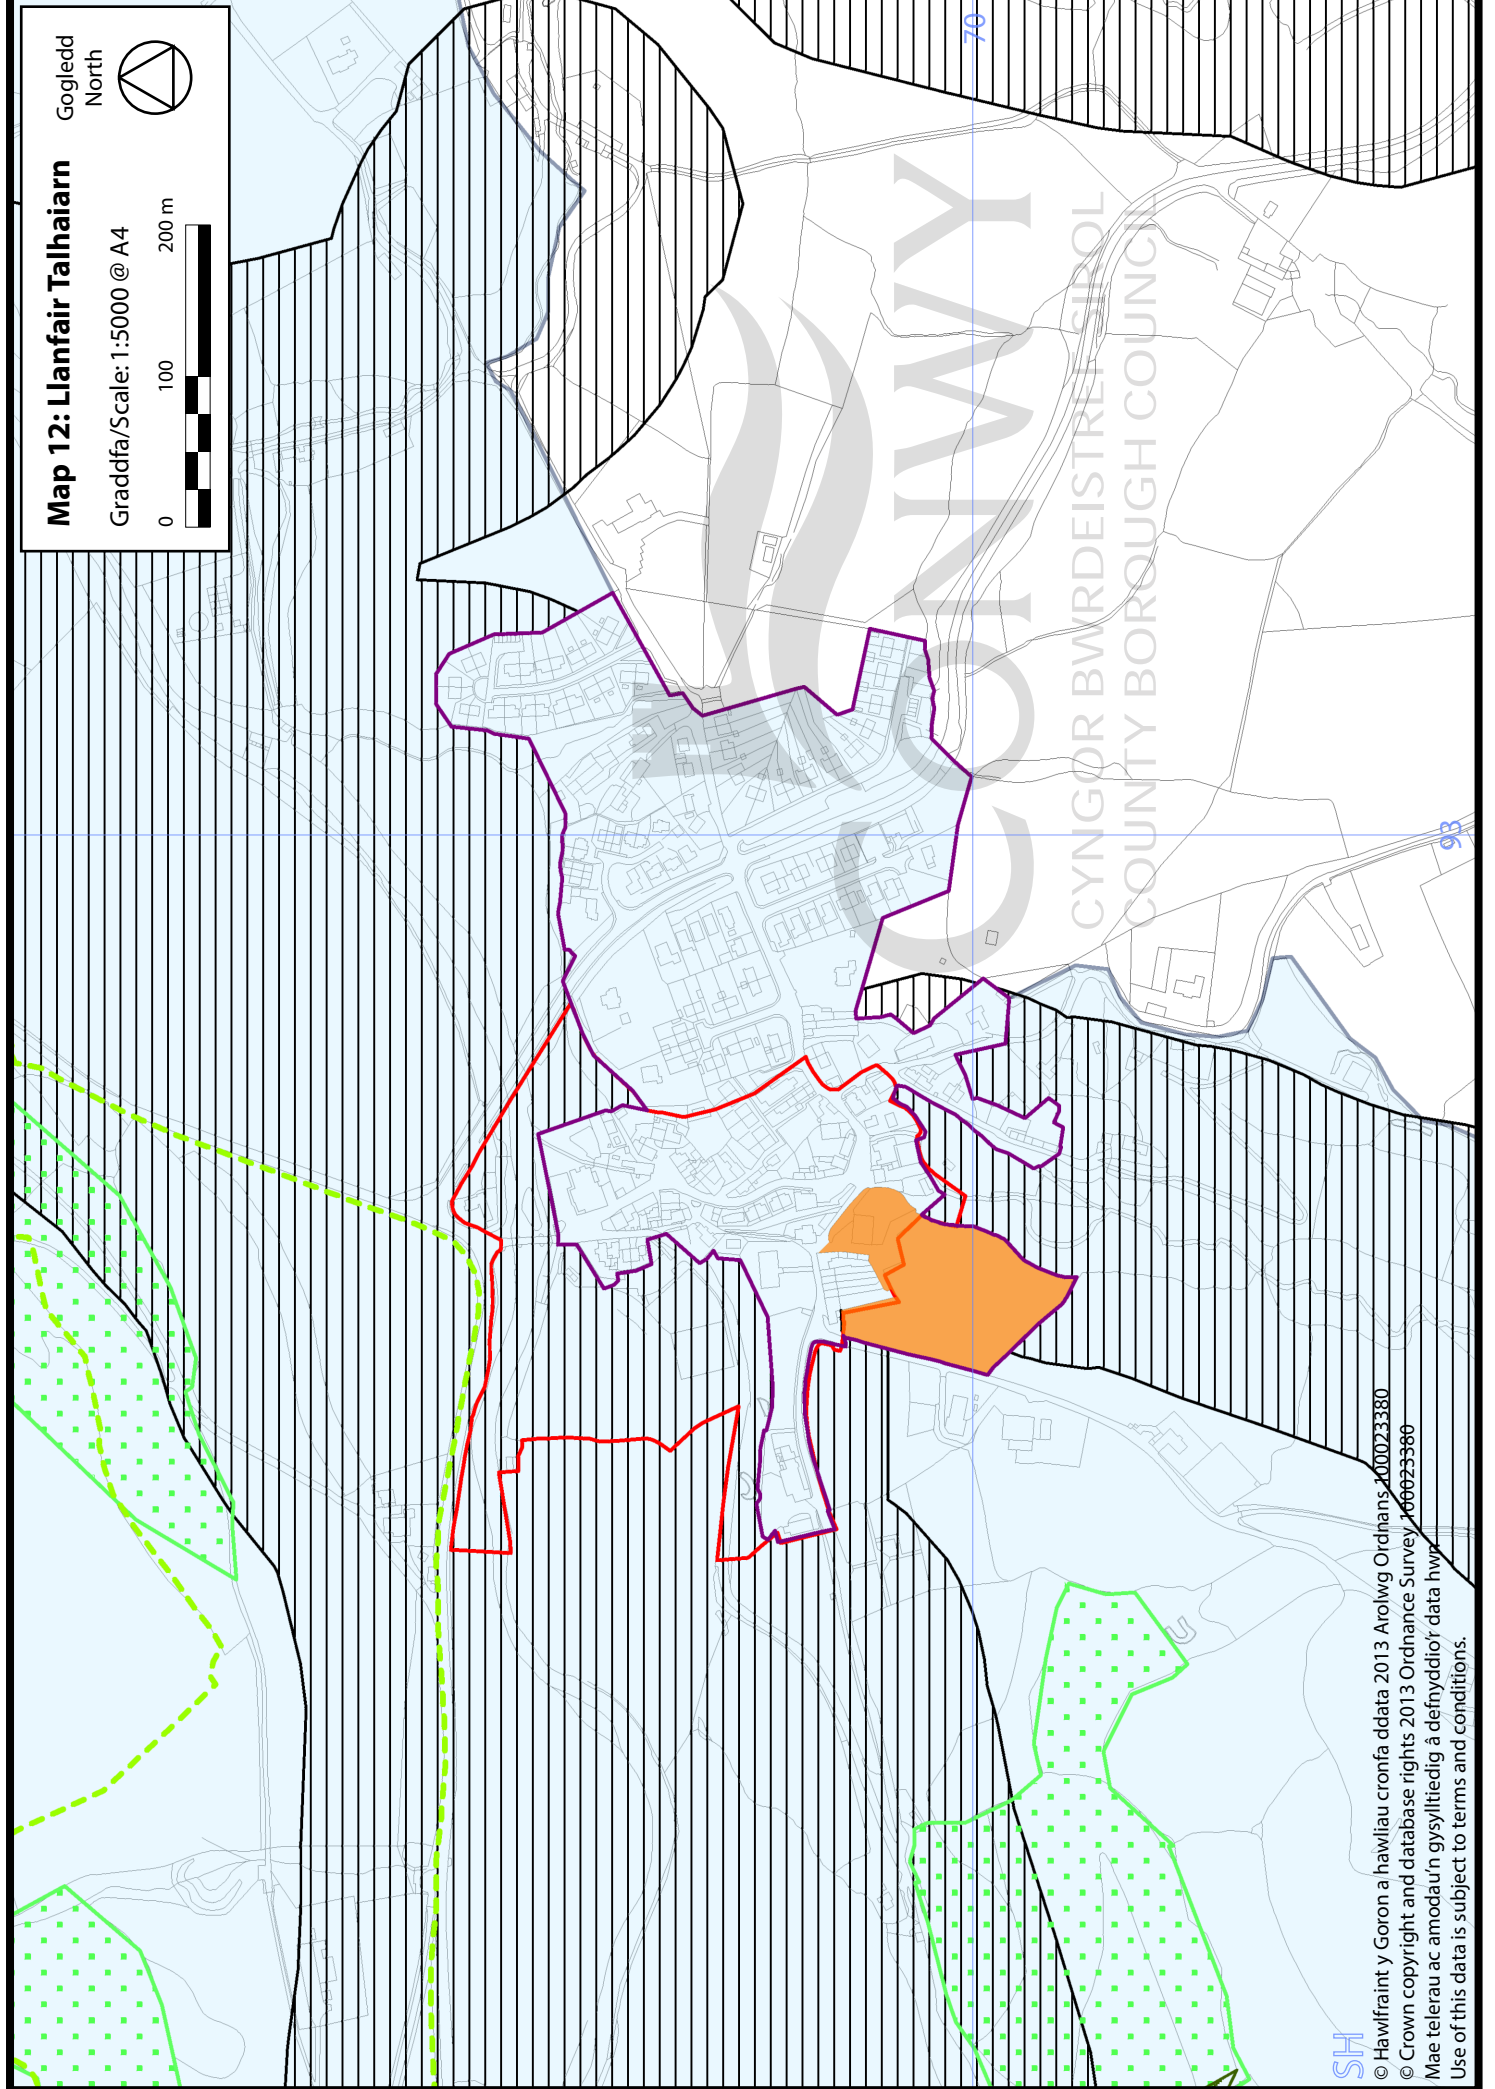

Gogledd
North

Map 12: Llanfair Talhaiarn

Graddfa/Scale: 1:5000 @ A4

0 100 200 m

CYNGOR BWRDEISTRELSIROL
COUNTY BOROUGH COUNCIL

© Hawffrwynt y Goron a hawliau cronfa ddata 2013 Arolwg Ordnans 200023380

© Crown copyright and database rights 2013 Ordnance Survey 100023380

Mae telerau ac amodau'n gysylltiedig â defnyddio'r data hwn

Use of this data is subject to terms and conditions.