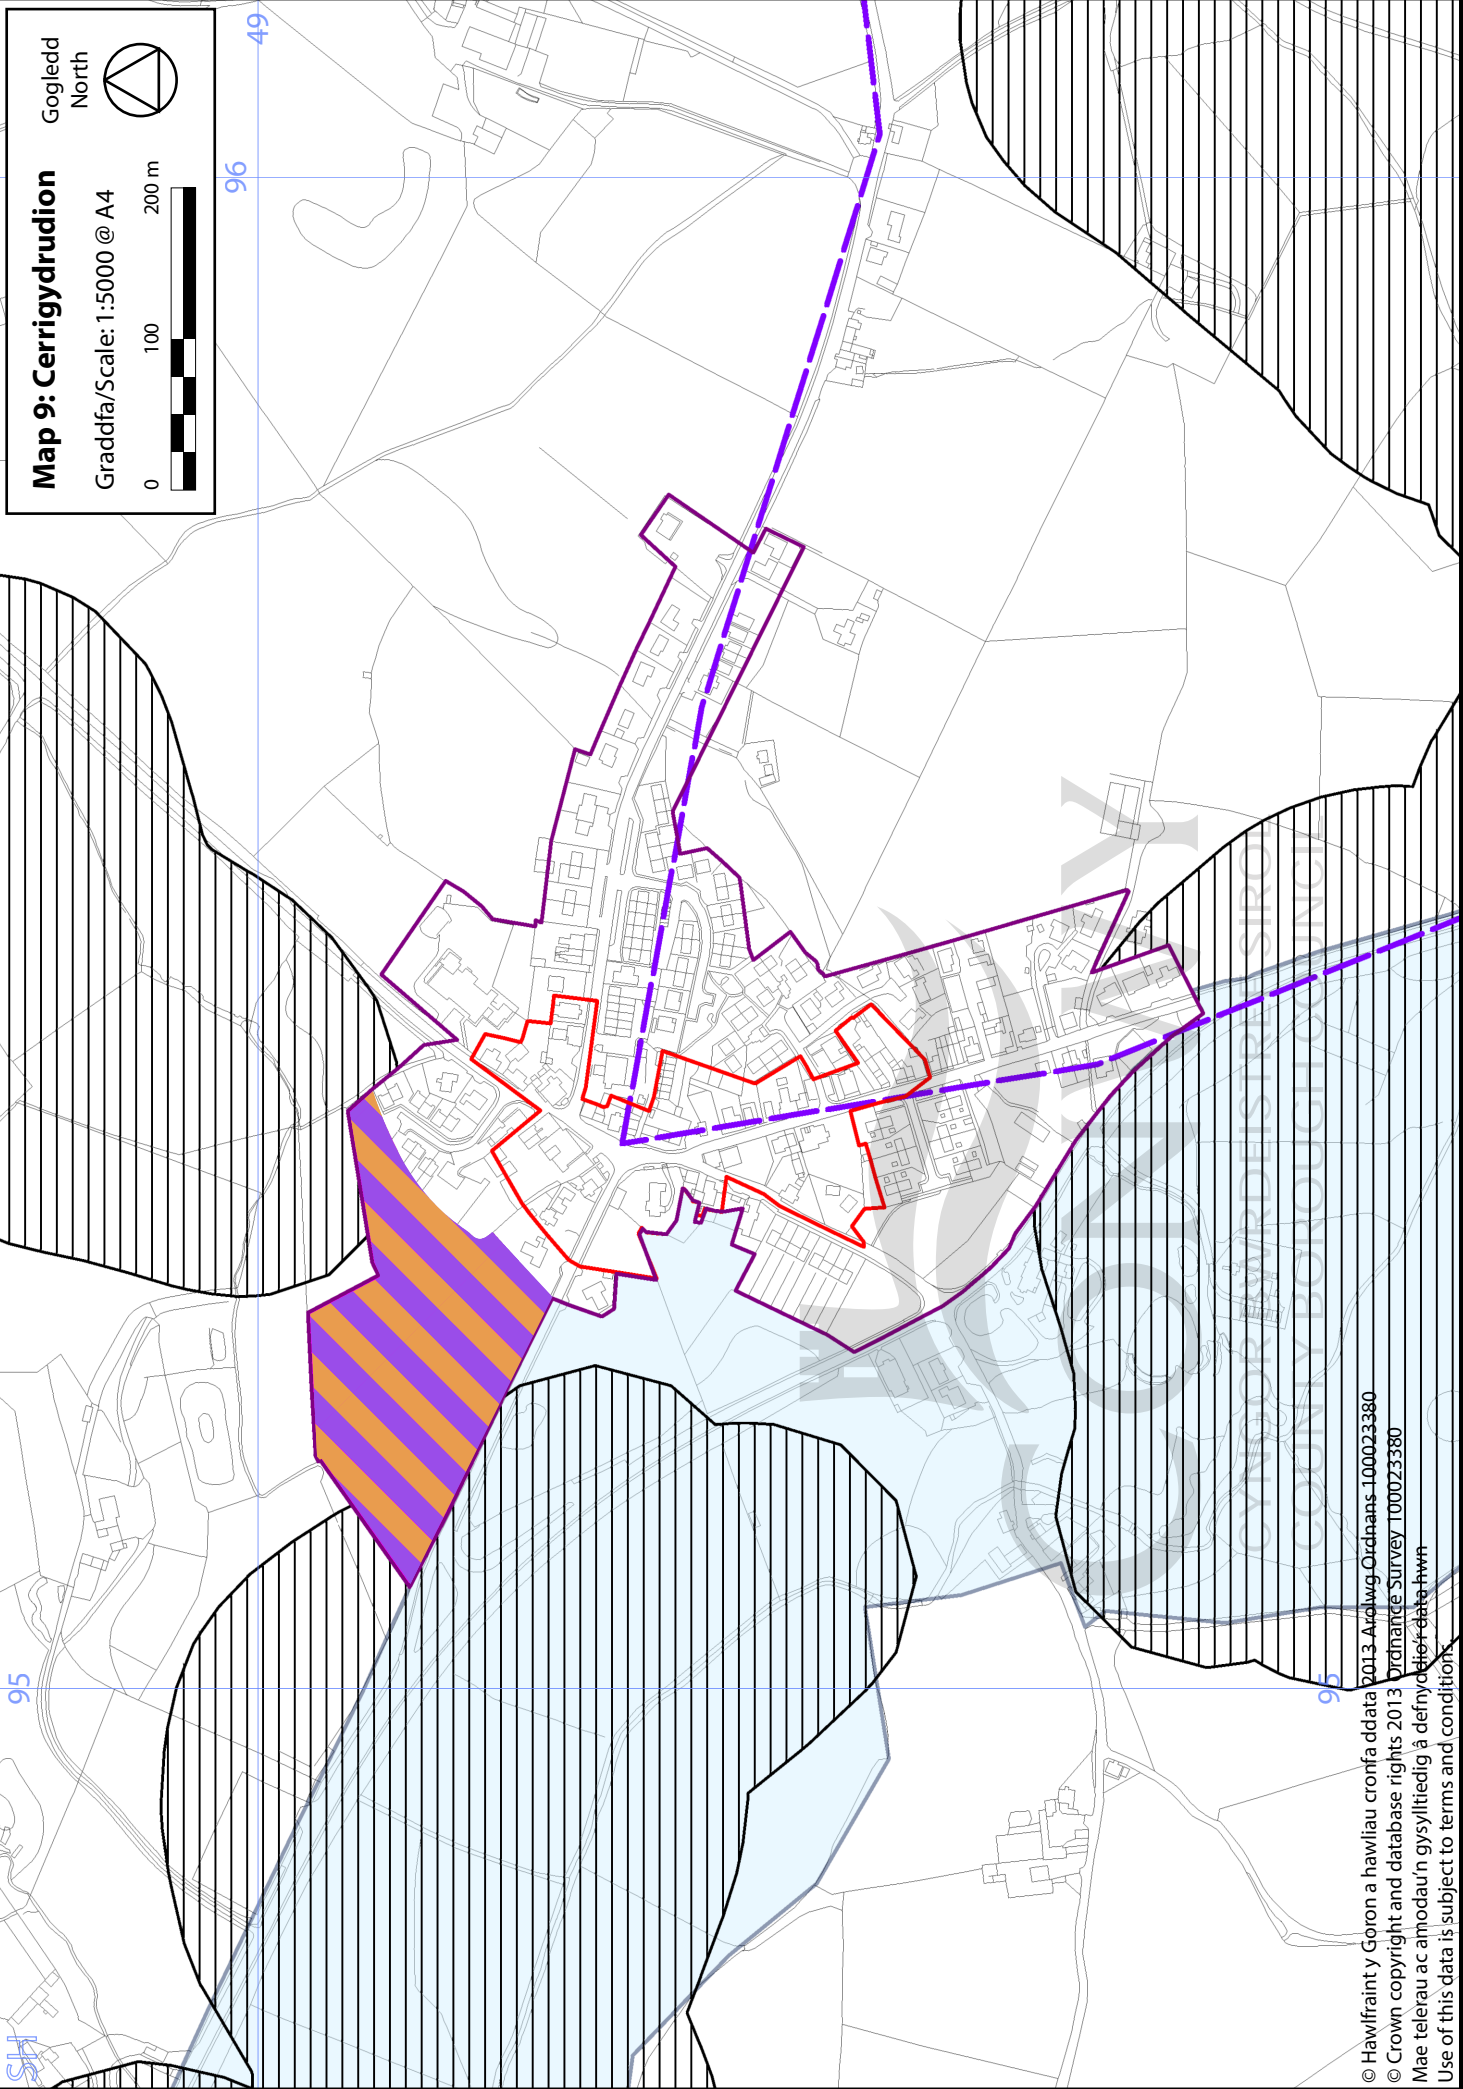

**Map 9: Cerrigydrudion**

Gogledd North

Graddfa/Scale: 1:5000 @ A4

© Hawlfraint y Goron a hawliau cronfa ddata 2013. Ardalgw. Ordnans. 100023380  
 © Crown copyright and database rights 2013. Ordnance Survey 100023380  
 Mae telerau ac amodau'n gysylltiedig â defnyddio'r data-hwn  
 Use of this data is subject to terms and conditions.