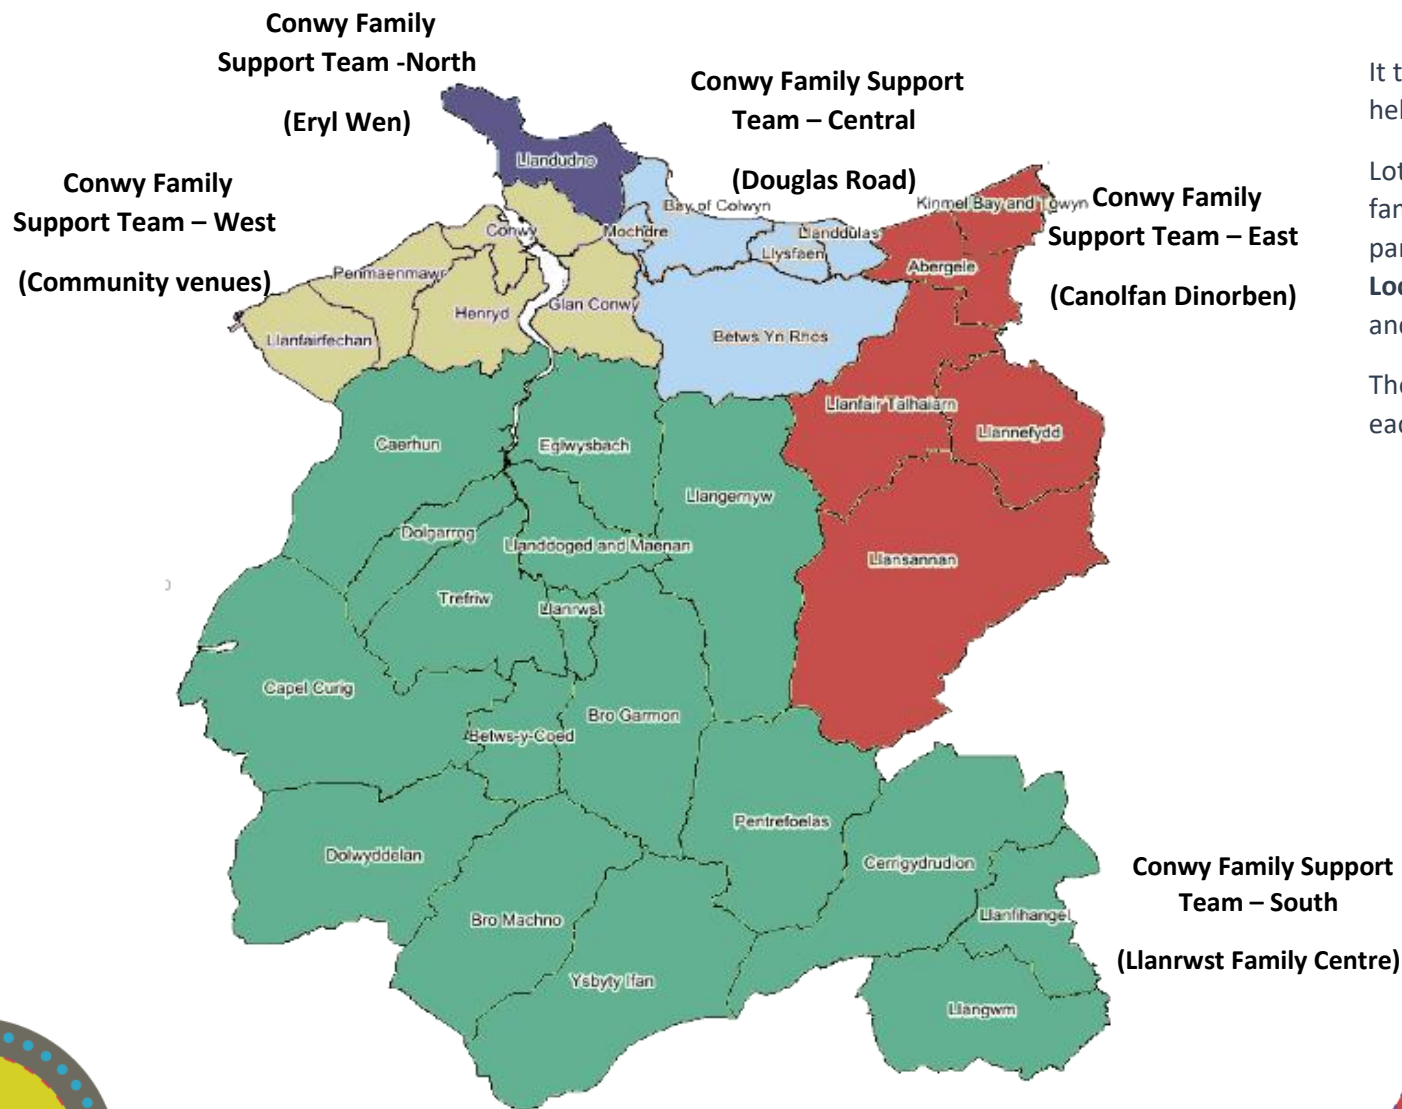

# Conwy Family Support Teams / Family Centres Contacts

It takes a lot of active people supporting each other to help children become healthy adults.

Lots of people and groups across our communities help families, and working together, we continue to help parents and children and young people. We have five **Local Family Support Teams**, based in Family Centres and the community.

They bring all the support together and focus on what each area needs.

Team	Based at	Postal address	Email	Contact number	Areas covered
Family Support Team – South	<b>Llanrwst Family Centre</b> Watling Street Llanrwst LL26 0LS	Llanrwst Family Centre Church House, Watling Street Llanrwst LL26 0LS	<a href="mailto:FamilySupport.South@conwy.gov.uk">FamilySupport.South@conwy.gov.uk</a>	01492 574140	Rural areas
Family Support Team – East	<b>Canolfan Dinorben</b> Faenol Avenue Abergele LL22 7HT	Canolfan Dinorben Faenol Avenue Abergele LL22 7HT	<a href="mailto:FamilySupport.East@conwy.gov.uk">FamilySupport.East@conwy.gov.uk</a>	01492 577757	Kinmel Bay Towyn, Abergele Llansannan Llanefydd Llanfair TH
Family Support Team – Central	<b>Eirias Leisure Centre</b> (Interim) Colwyn Bay LL29 7SP	Eirias Leisure Centre (Interim) Colwyn Bay LL29 7SP	<a href="mailto:FamilySupport.Central@conwy.gov.uk">FamilySupport.Central@conwy.gov.uk</a>	01492 576503	Colwyn Bay Old Colwyn Mochdre Betws yn Rhos Llanddulas Llysfaen
Family Support Team – North	<b>Eryl Wen</b> Eryl Place Llandudno LL30 2TX	Eryl Wen Eryl Place Llandudno LL30 2TX	<a href="mailto:FamilySupport.North@conwy.gov.uk">FamilySupport.North@conwy.gov.uk</a>	01492 574732	Llandudno Penrhyn Bay
Family Support Team – West	<b>Bodlondeb Offices</b> (office only) Room 101 Bangor Rd Conwy LL32 8DU	Bodlondeb Offices Room 101 Bangor Rd Conwy LL32 8DU	<a href="mailto:FamilySupport.West@conwy.gov.uk">FamilySupport.West@conwy.gov.uk</a>	01492 574546	Llandudno Junction Deganwy, Conwy Penmaenmawr Llanfairfechan, Glan Conwy